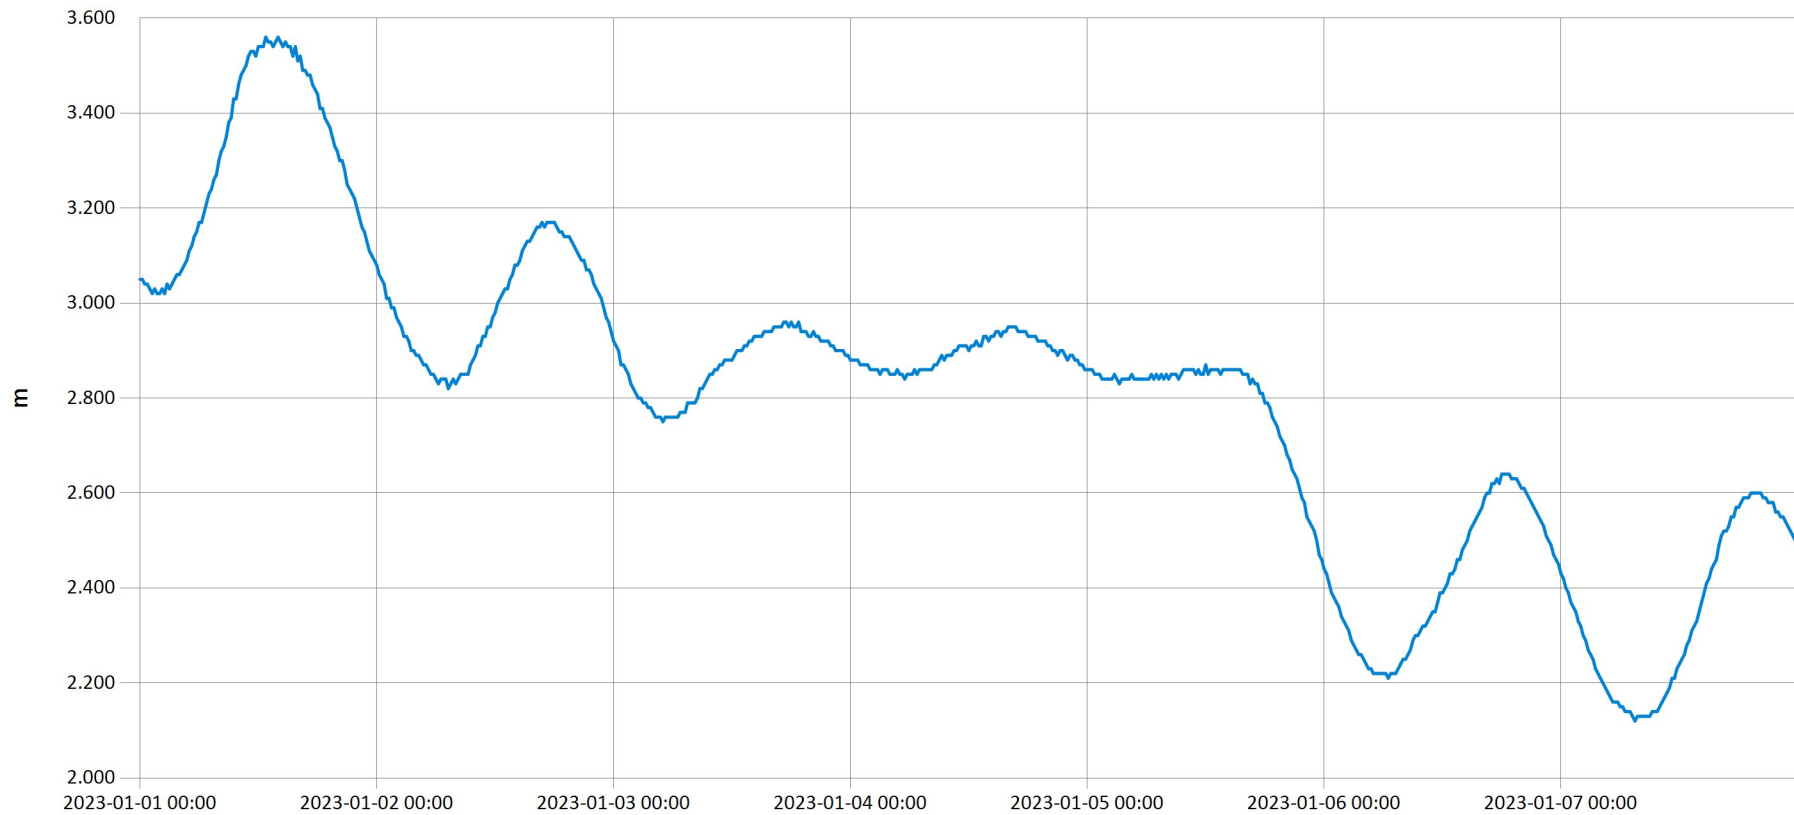

Time Series Data Report

Weekly bulletin-Nyabarongo-Ruliba

Jan 31, 2023 | 1 of 1

Period Selected: 2023-01-01 00:00 - 2023-01-07 23:59

UTC Offset: +02:00

— Stage@270001

DISCLAIMER :

The data made available through this portal is provided by RWB to help the sustainable development of water resources and increase our water knowledge base. We ask that resulting research and studies be published and shared with RWB. Additionally the data is provided 'as is' and RWB takes no responsibility for any loss or damage suffered as a result of using this data. By downloading this data you are explicitly agreeing to these conditions.