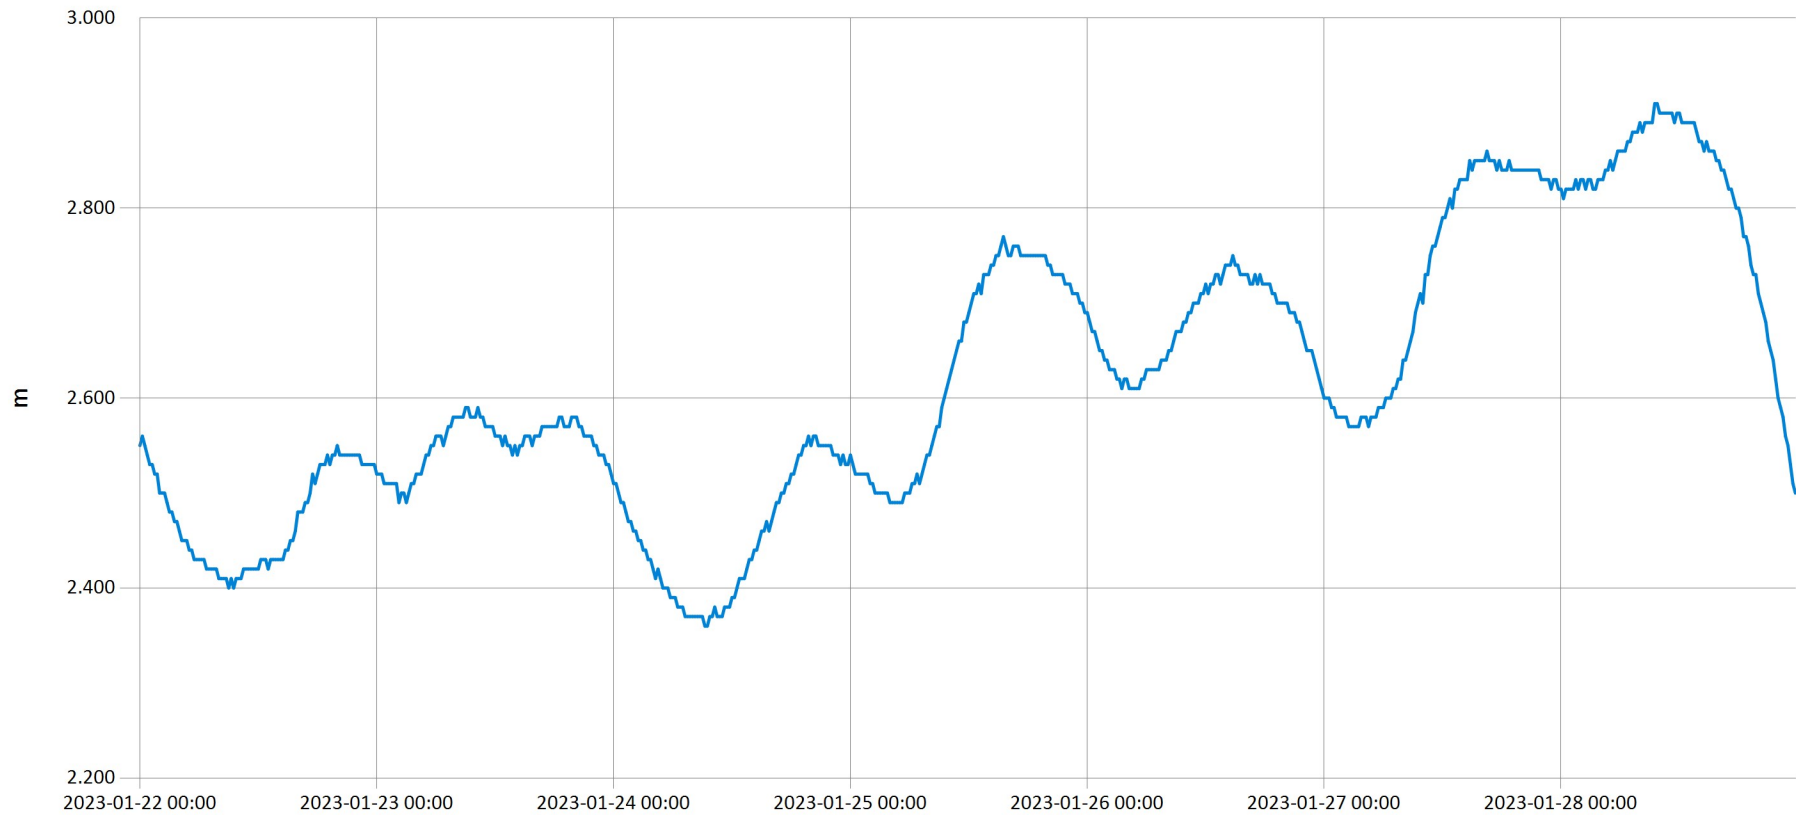

### Time Series Data Report

Weekly bulletin-Nyabarongo-Ruliba

Jan 31, 2023 | 1 of 1

Period Selected: 2023-01-22 00:00 - 2023-01-28 23:59

UTC Offset: +02:00

— Stage@270001

**DISCLAIMER :**

The data made available through this portal is provided by RWB to help the sustainable development of water resources and increase our water knowledge base. We ask that resulting research and studies be published and shared with RWB. Additionally the data is provided 'as is' and RWB takes no responsibility for any loss or damage suffered as a result of using this data. By downloading this data you are explicitly agreeing to these conditions.