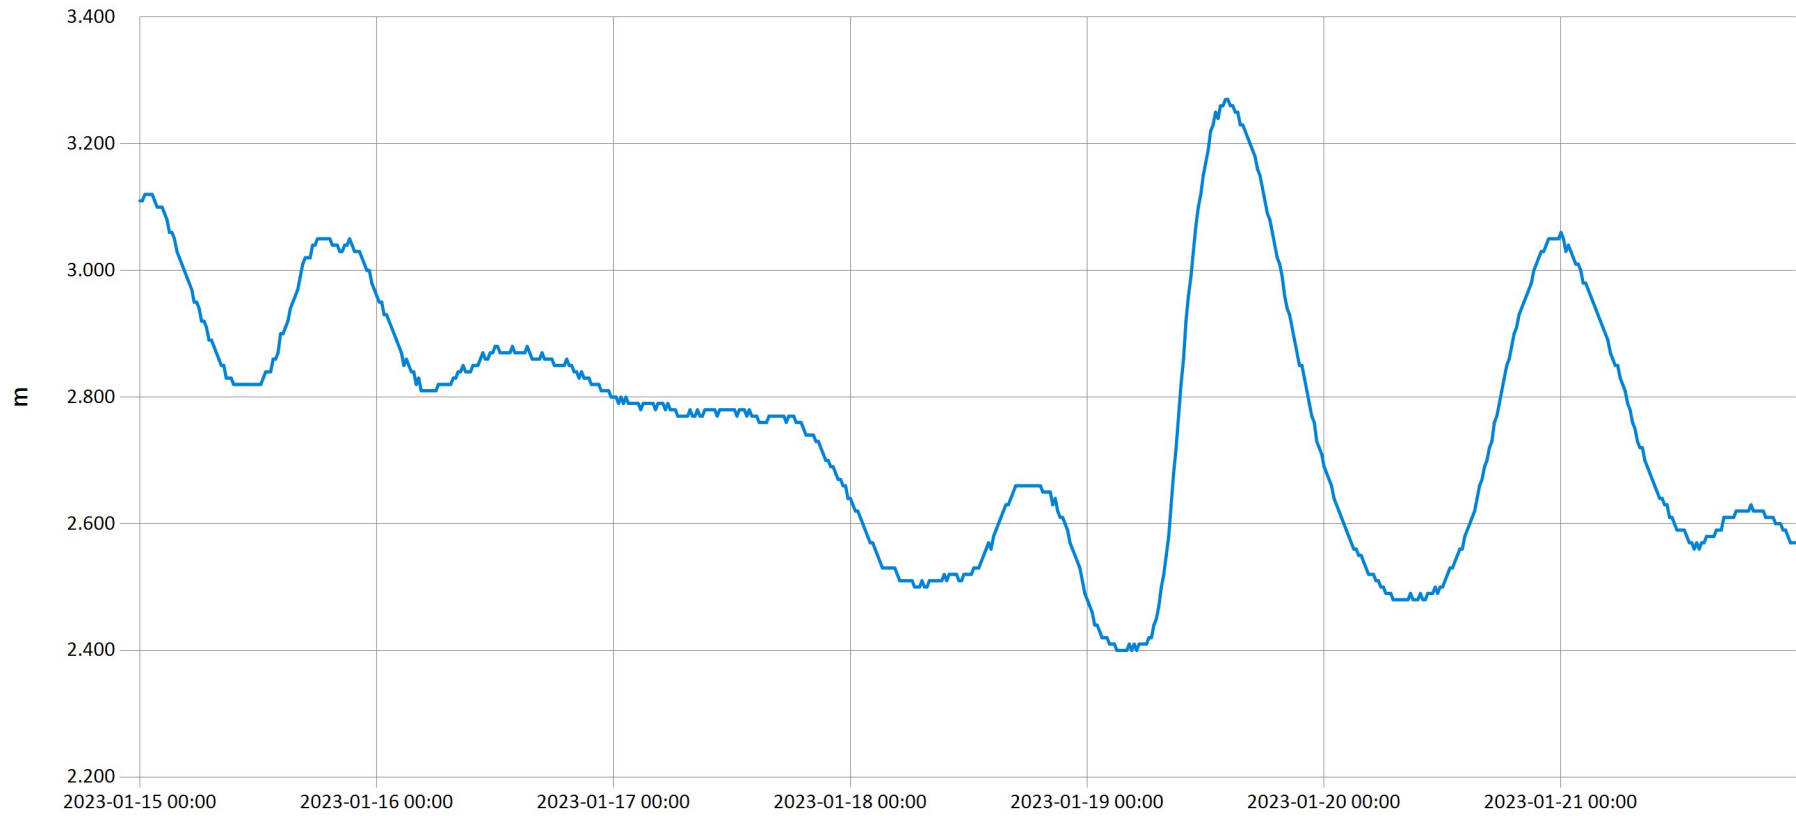

Time Series Data Report

Weekly bulletin-Nyabarongo-Ruliba

Jan 31, 2023 | 1 of 1

Period Selected: 2023-01-15 00:00 - 2023-01-21 23:59

UTC Offset: +02:00

— Stage@270001

DISCLAIMER :

The data made available through this portal is provided by RWB to help the sustainable development of water resources and increase our water knowledge base. We ask that resulting research and studies be published and shared with RWB. Additionally the data is provided 'as is' and RWB takes no responsibility for any loss or damage suffered as a result of using this data. By downloading this data you are explicitly agreeing to these conditions.