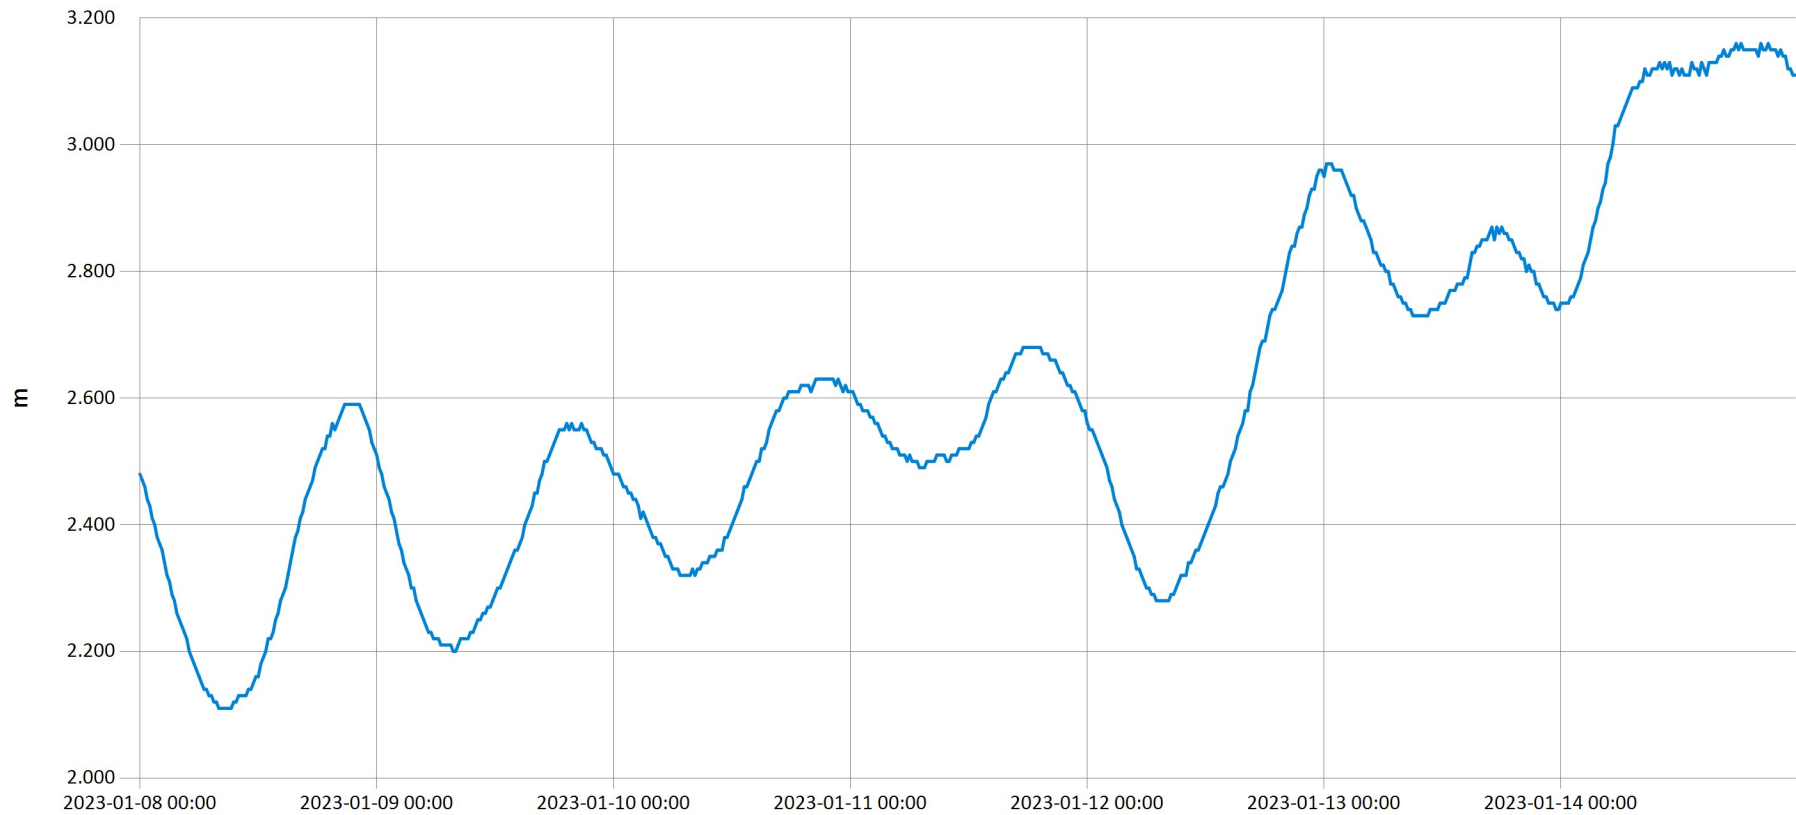

Time Series Data Report

Weekly bulletin-Nyabarongo-Ruliba

Jan 31, 2023 | 1 of 1

Period Selected: 2023-01-08 00:00 - 2023-01-14 23:59

UTC Offset: +02:00

— Stage@270001

DISCLAIMER :

The data made available through this portal is provided by RWB to help the sustainable development of water resources and increase our water knowledge base. We ask that resulting research and studies be published and shared with RWB. Additionally the data is provided 'as is' and RWB takes no responsibility for any loss or damage suffered as a result of using this data. By downloading this data you are explicitly agreeing to these conditions.