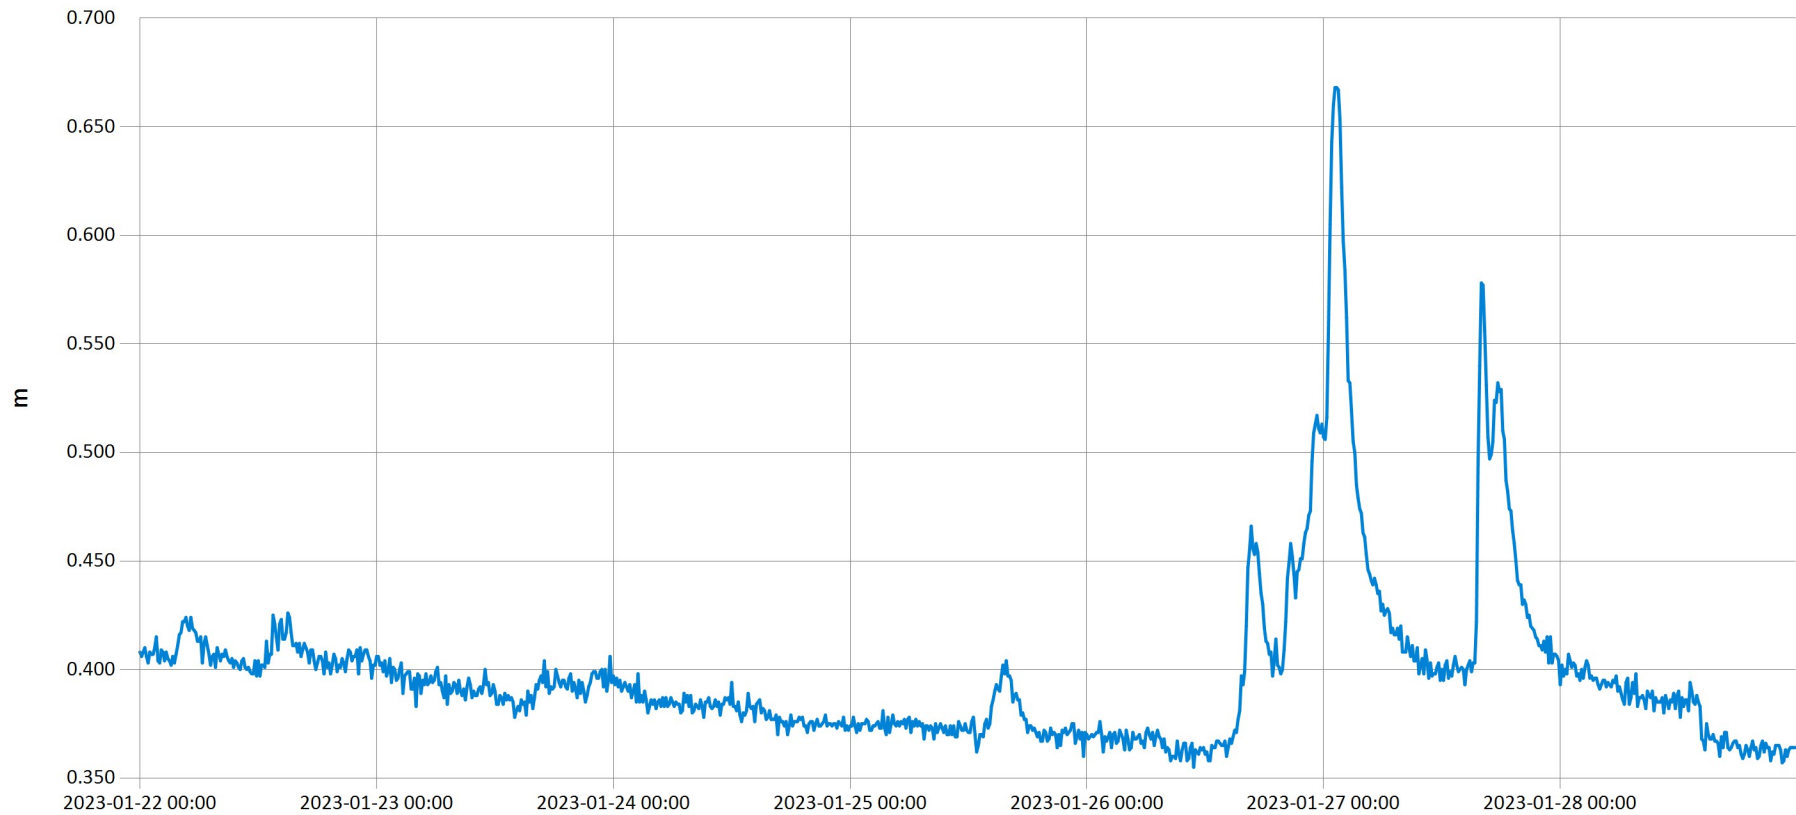

Time Series Data Report

Weekly bulletin-Pfunda

Jan 31, 2023 | 1 of 1

Period Selected: 2023-01-22 00:00 - 2023-01-28 23:59

UTC Offset: +02:00

— Stage@SW13

DISCLAIMER :

The data made available through this portal is provided by RWB to help the sustainable development of water resources and increase our water knowledge base. We ask that resulting research and studies be published and shared with RWB. Additionally the data is provided 'as is' and RWB takes no responsibility for any loss or damage suffered as a result of using this data. By downloading this data you are explicitly agreeing to these conditions.