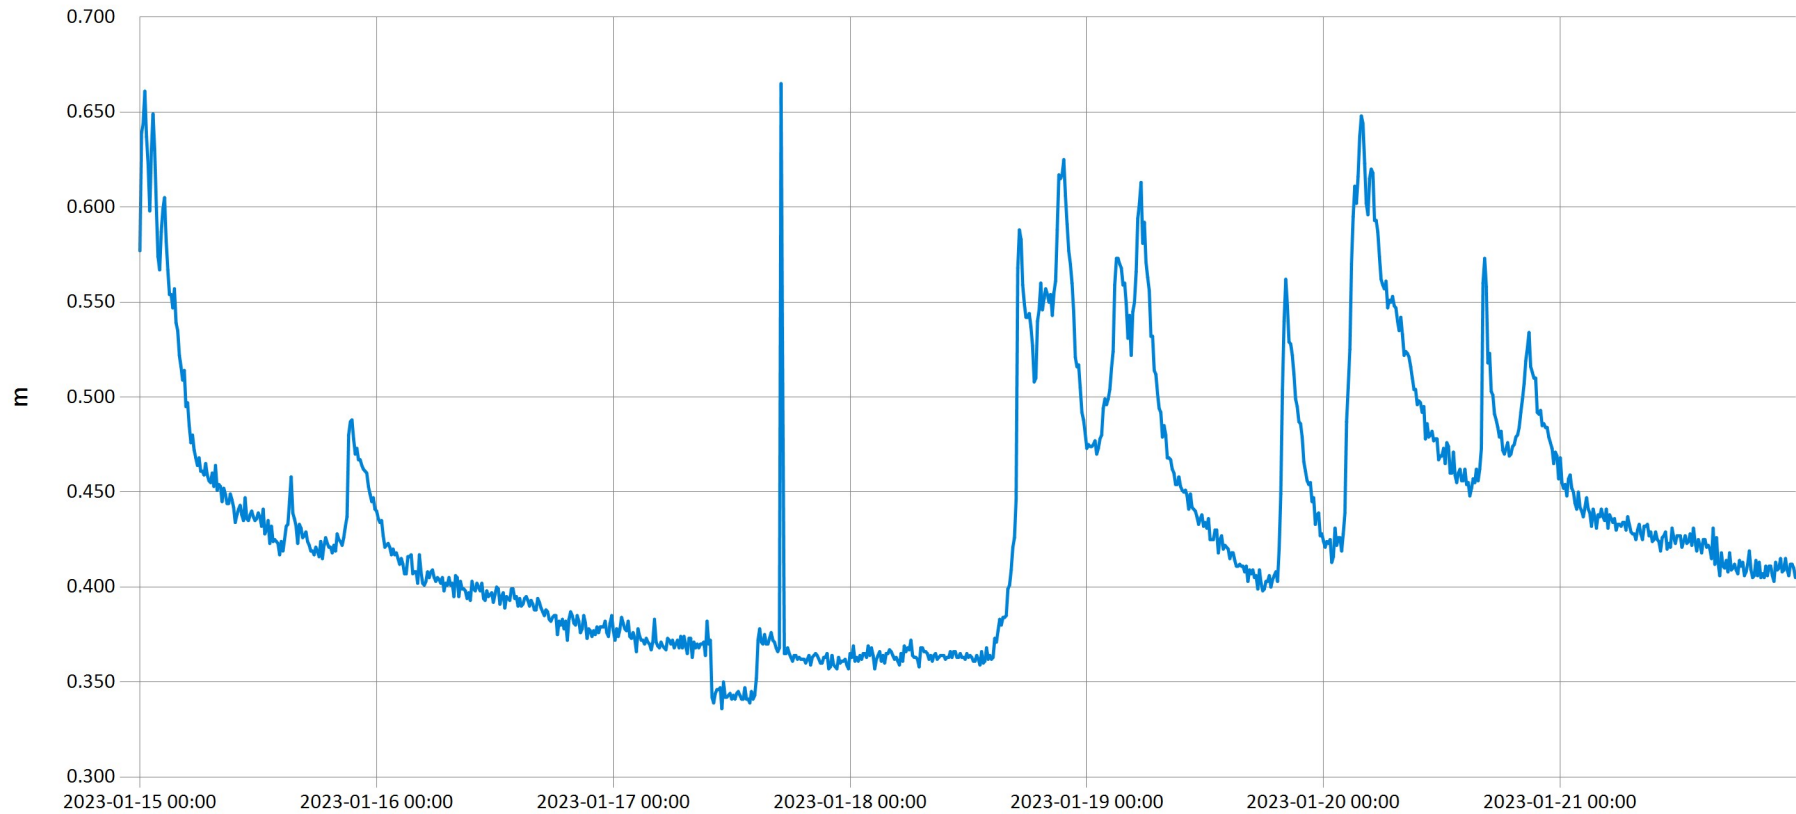

## Time Series Data Report

Weekly bulletin-Pfunda

Jan 31, 2023 | 1 of 1

Period Selected: 2023-01-15 00:00 - 2023-01-21 23:59

UTC Offset: +02:00

— Stage@SW13

**DISCLAIMER :**

The data made available through this portal is provided by RWB to help the sustainable development of water resources and increase our water knowledge base. We ask that resulting research and studies be published and shared with RWB. Additionally the data is provided 'as is' and RWB takes no responsibility for any loss or damage suffered as a result of using this data. By downloading this data you are explicitly agreeing to these conditions.