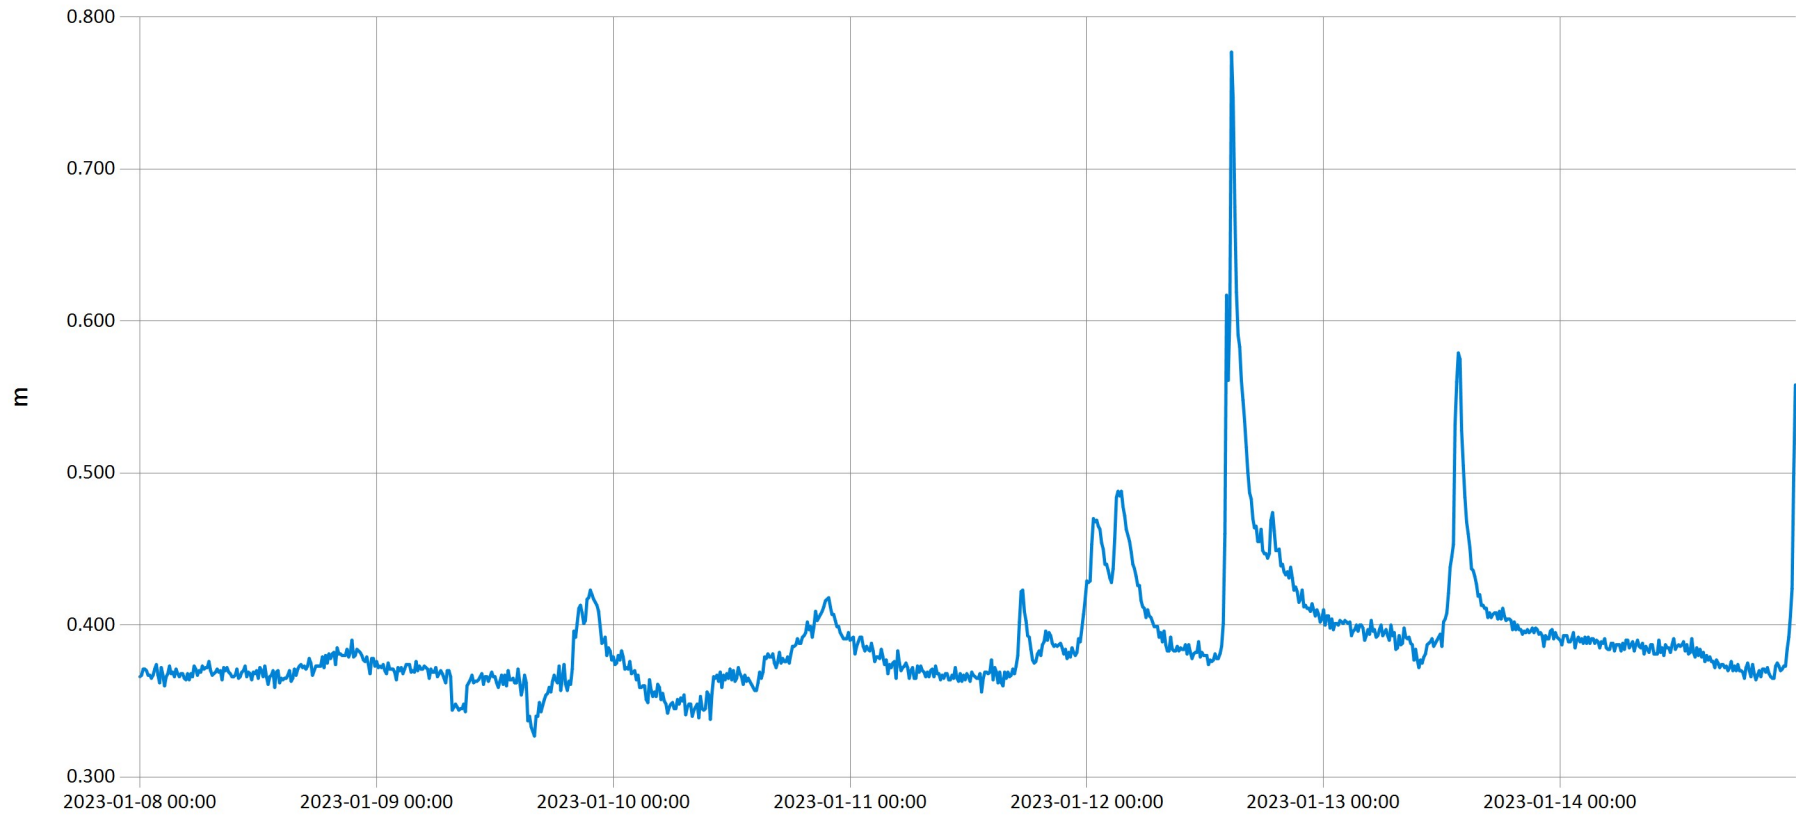

## Time Series Data Report

Weekly bulletin-Pfunda

Jan 31, 2023 | 1 of 1

Period Selected: 2023-01-08 00:00 - 2023-01-14 23:59

UTC Offset: +02:00

— Stage@SW13

### DISCLAIMER :

The data made available through this portal is provided by RWB to help the sustainable development of water resources and increase our water knowledge base. We ask that resulting research and studies be published and shared with RWB. Additionally the data is provided 'as is' and RWB takes no responsibility for any loss or damage suffered as a result of using this data. By downloading this data you are explicitly agreeing to these conditions.