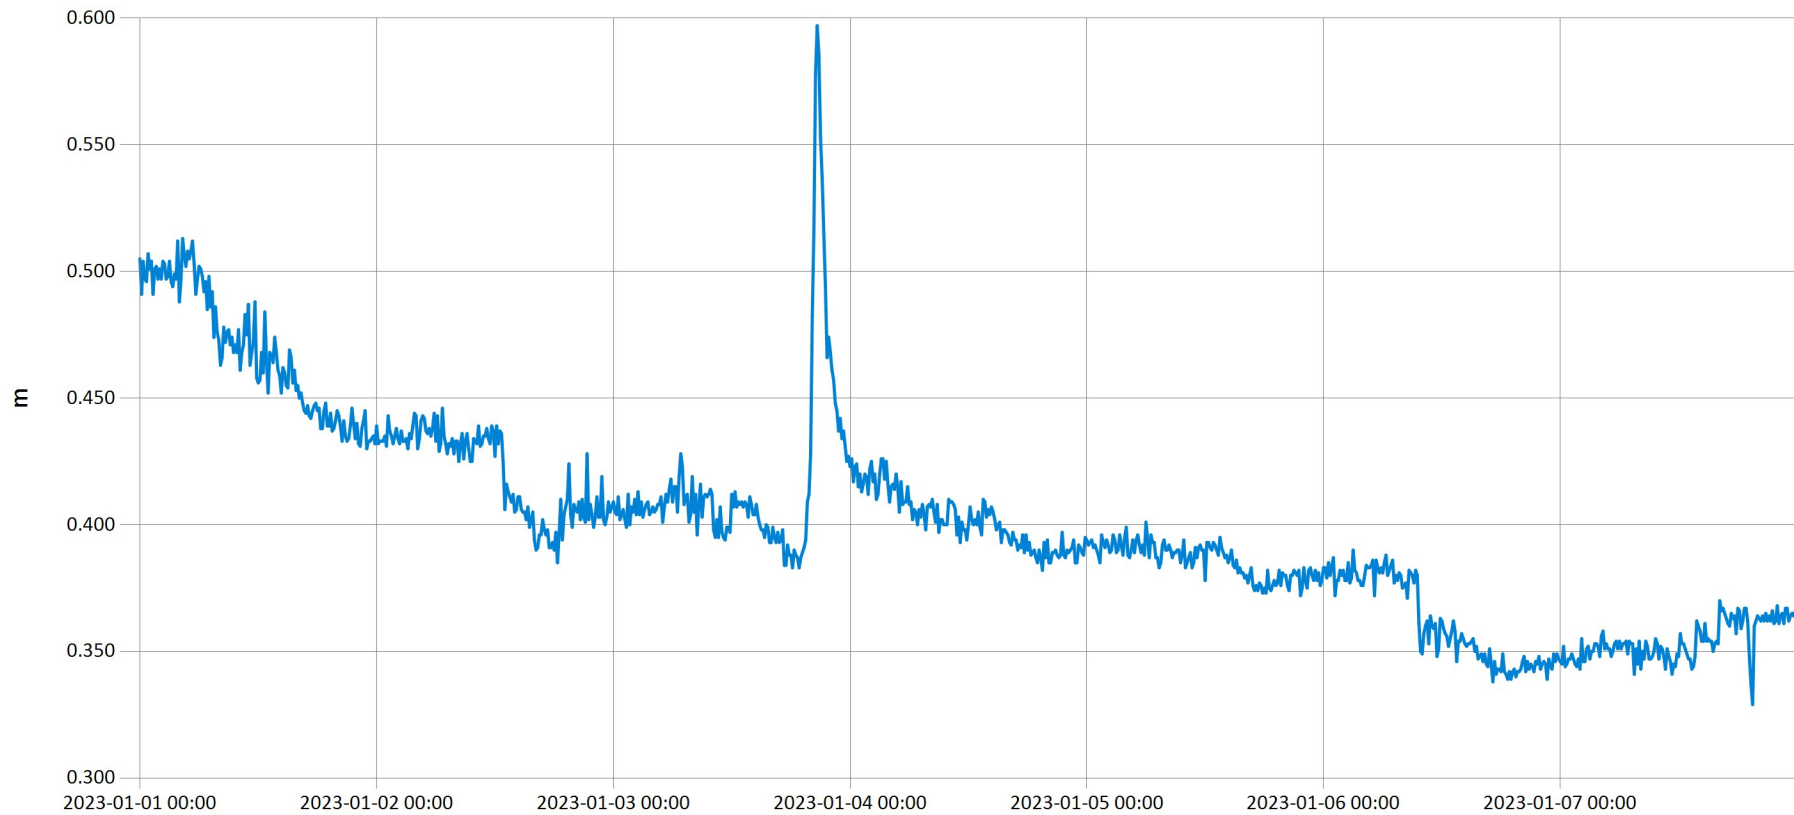

## Time Series Data Report

Weekly bulletin-Pfunda

Jan 31, 2023 | 1 of 1

Period Selected: 2023-01-01 00:00 - 2023-01-07 23:59

UTC Offset: +02:00

— Stage@SW13

**DISCLAIMER :**

The data made available through this portal is provided by RWB to help the sustainable development of water resources and increase our water knowledge base. We ask that resulting research and studies be published and shared with RWB. Additionally the data is provided 'as is' and RWB takes no responsibility for any loss or damage suffered as a result of using this data. By downloading this data you are explicitly agreeing to these conditions.