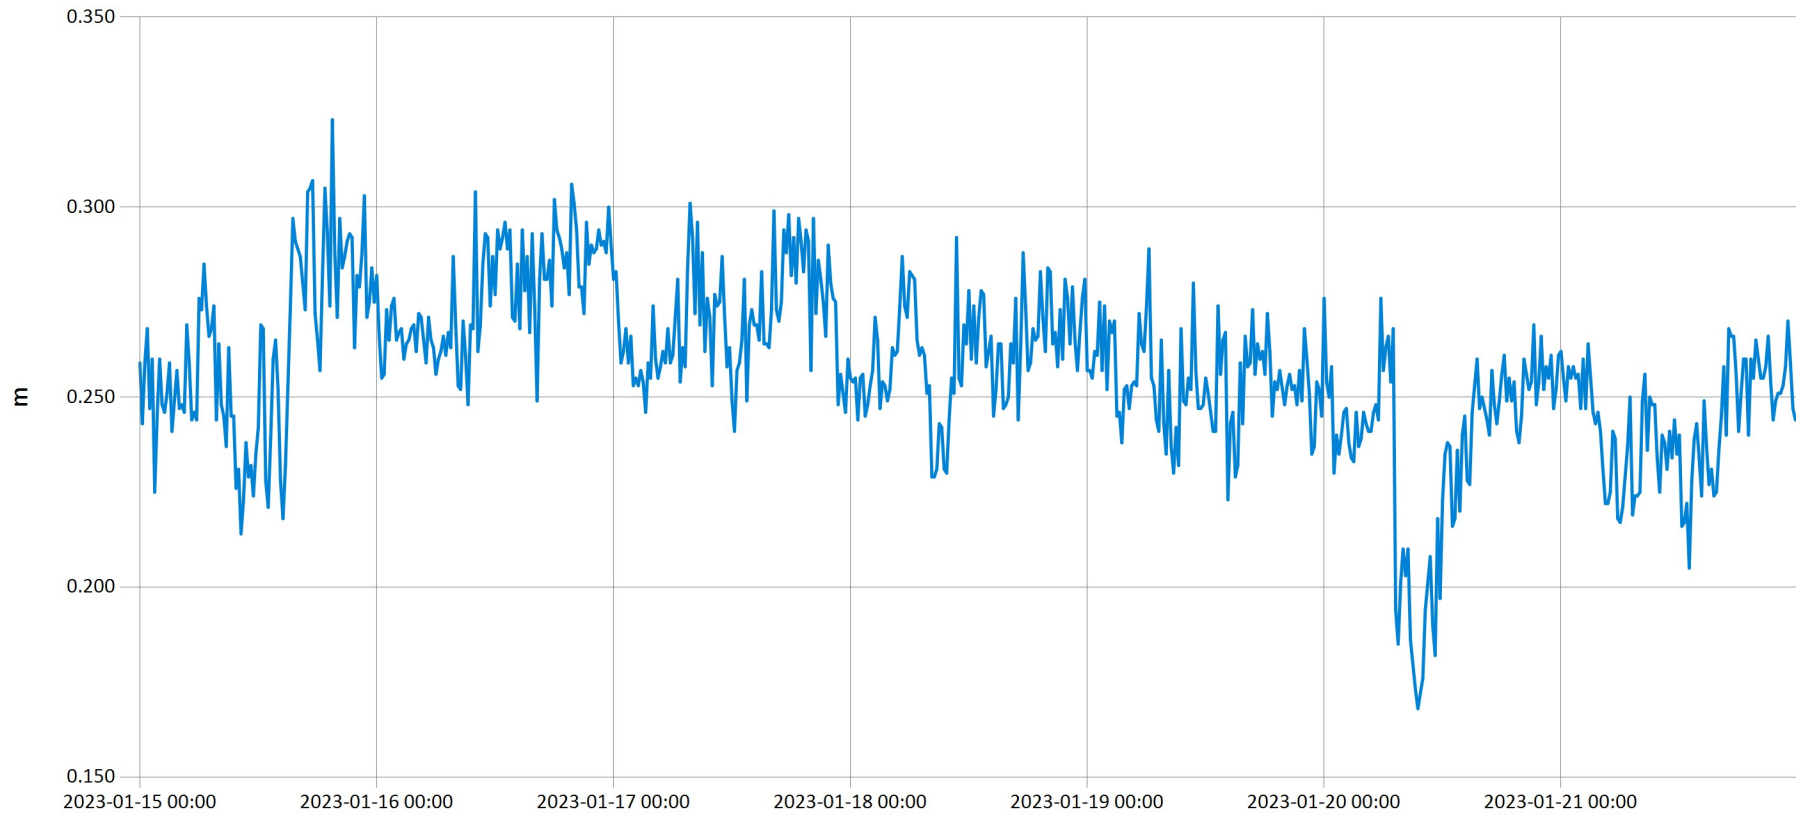

Time Series Data Report

Weekly bulletin-Ntaruka

Jan 31, 2023 | 1 of 1

Period Selected: 2023-01-15 00:00 - 2023-01-21 23:59

UTC Offset: +02:00

— Stage@294702

DISCLAIMER :

The data made available through this portal is provided by RWB to help the sustainable development of water resources and increase our water knowledge base. We ask that resulting research and studies be published and shared with RWB. Additionally the data is provided 'as is' and RWB takes no responsibility for any loss or damage suffered as a result of using this data. By downloading this data you are explicitly agreeing to these conditions.