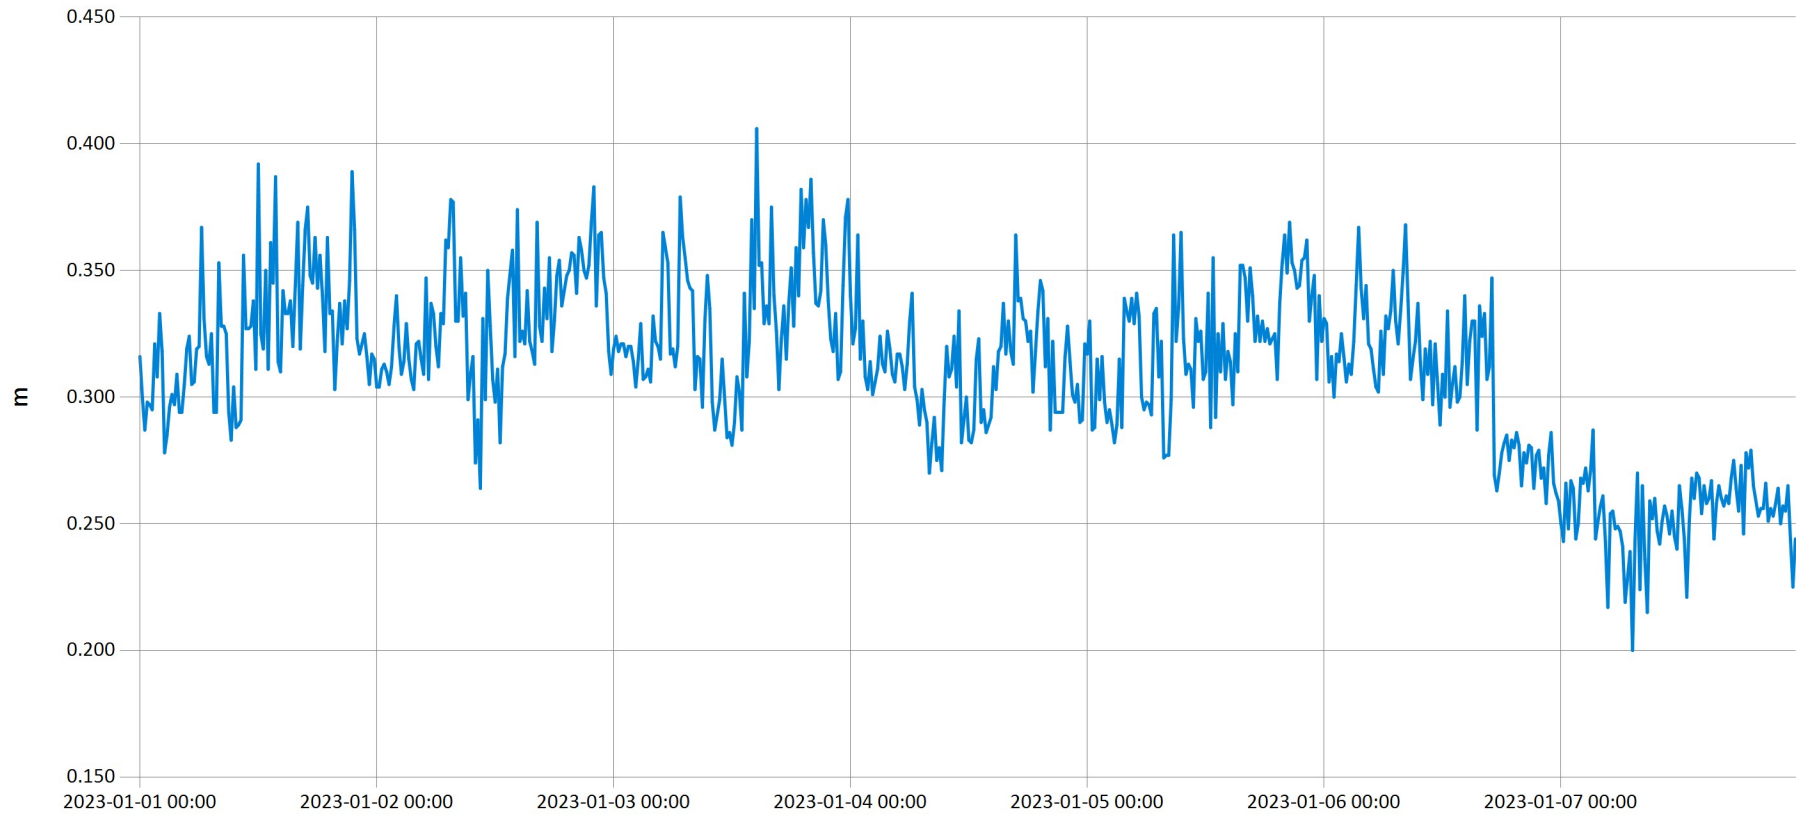

Time Series Data Report

Weekly bulletin-Ntaruka

Jan 31, 2023 | 1 of 1

Period Selected: 2023-01-01 00:00 - 2023-01-07 23:59

UTC Offset: +02:00

— Stage@294702

DISCLAIMER :

The data made available through this portal is provided by RWB to help the sustainable development of water resources and increase our water knowledge base. We ask that resulting research and studies be published and shared with RWB. Additionally the data is provided 'as is' and RWB takes no responsibility for any loss or damage suffered as a result of using this data. By downloading this data you are explicitly agreeing to these conditions.