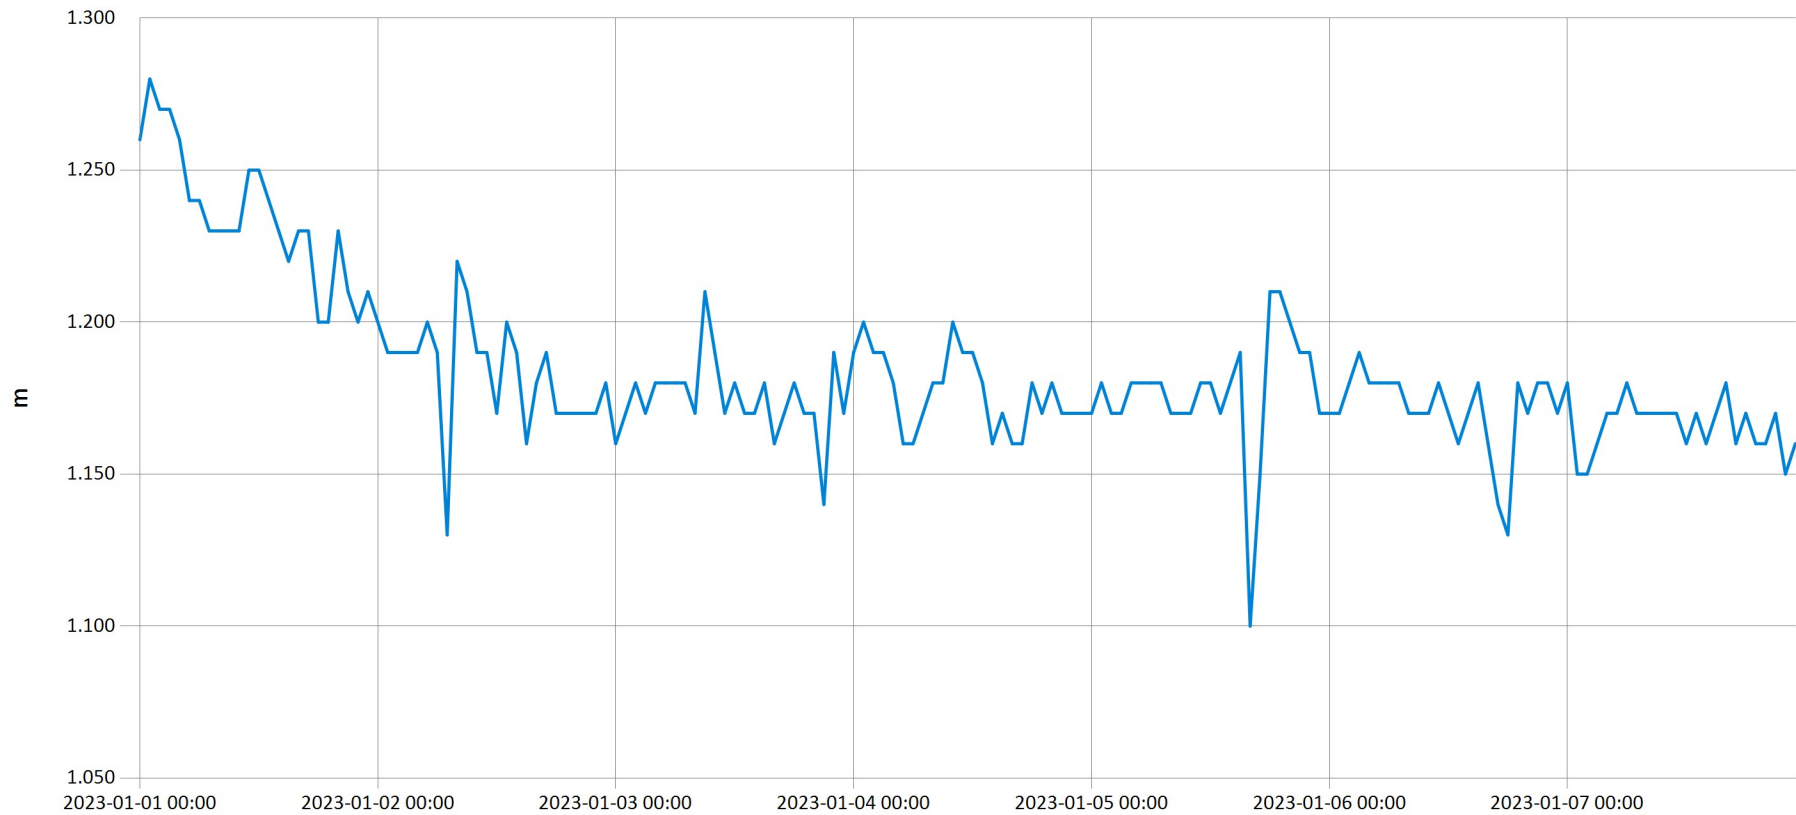

Time Series Data Report

Weekly bulletin-Ngaru-Mukungwa

Jan 31, 2023 | 1 of 1

Period Selected: 2023-01-01 00:00 - 2023-01-07 23:59

UTC Offset: +02:00

— Stage@70012

DISCLAIMER :

The data made available through this portal is provided by RWB to help the sustainable development of water resources and increase our water knowledge base. We ask that resulting research and studies be published and shared with RWB. Additionally the data is provided 'as is' and RWB takes no responsibility for any loss or damage suffered as a result of using this data. By downloading this data you are explicitly agreeing to these conditions.