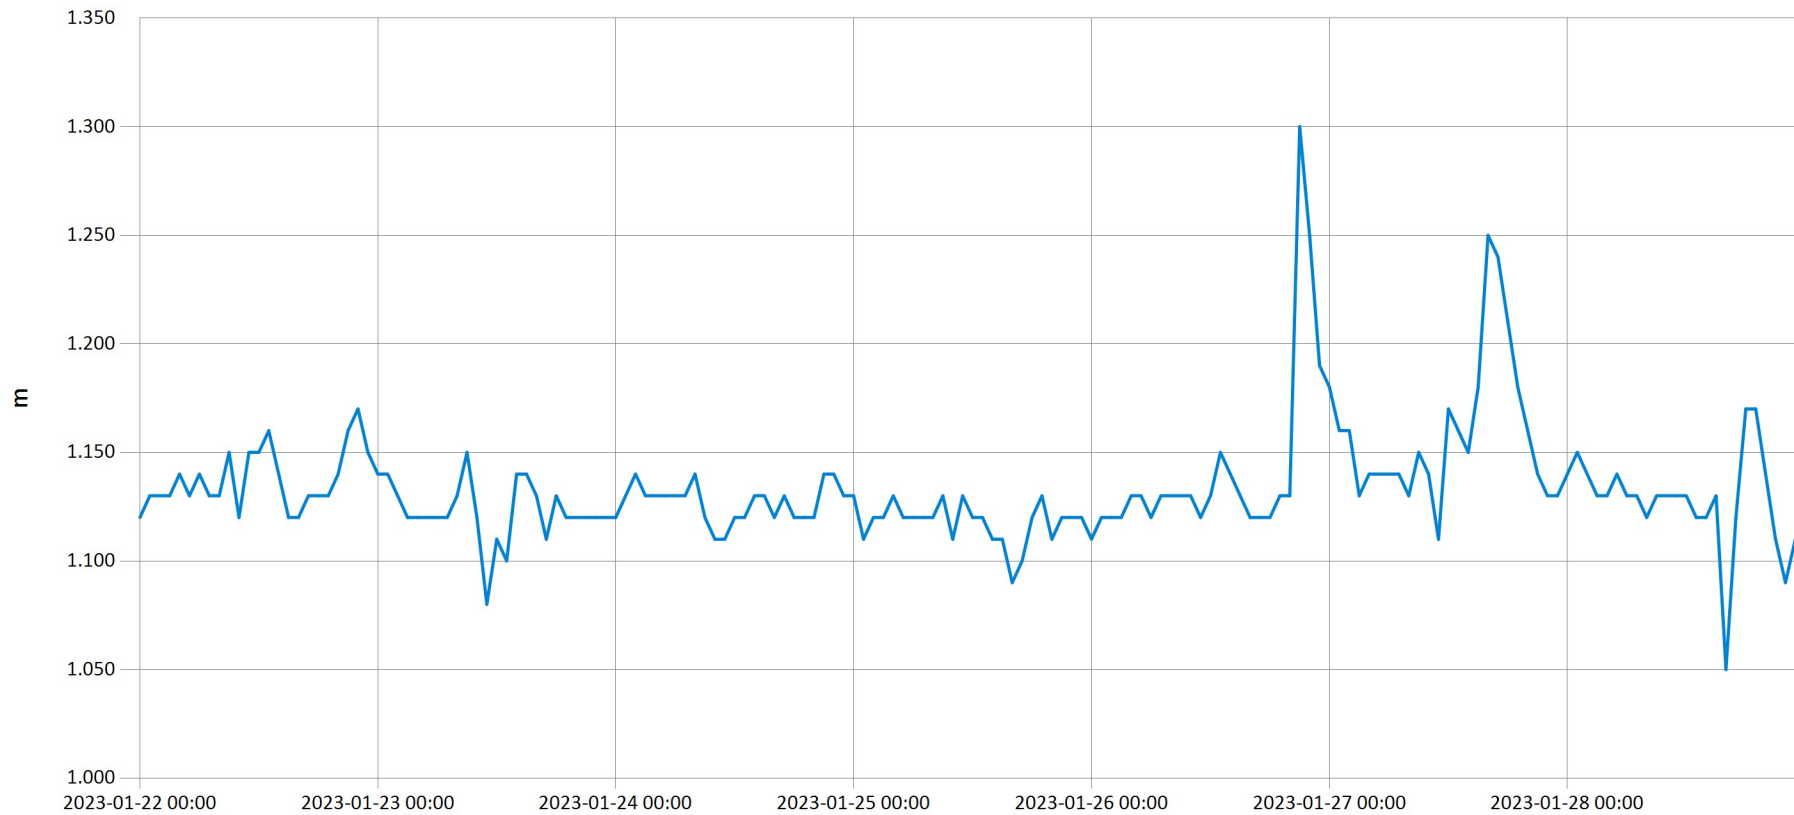

Time Series Data Report

Weekly bulletin-Ngaru-Mukungwa

Jan 31, 2023 | 1 of 1

Period Selected: 2023-01-22 00:00 - 2023-01-28 23:59

UTC Offset: +02:00

— Stage@70012

DISCLAIMER :

The data made available through this portal is provided by RWB to help the sustainable development of water resources and increase our water knowledge base. We ask that resulting research and studies be published and shared with RWB. Additionally the data is provided 'as is' and RWB takes no responsibility for any loss or damage suffered as a result of using this data. By downloading this data you are explicitly agreeing to these conditions.