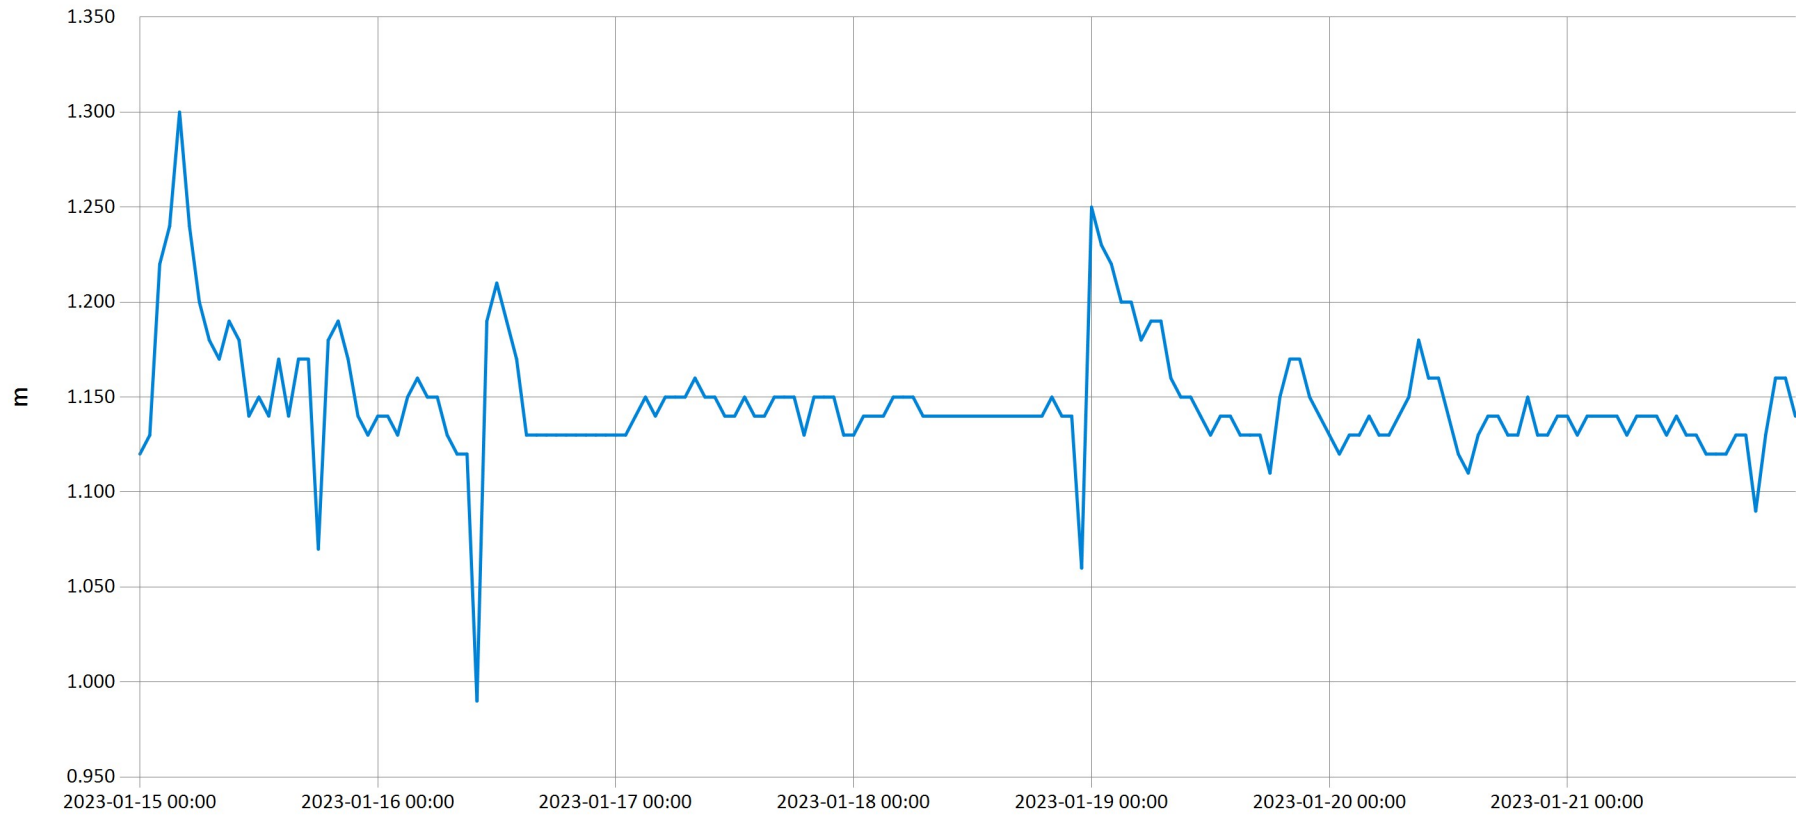

### Time Series Data Report

Weekly bulletin-Ngaru-Mukungwa

Jan 31, 2023 | 1 of 1

Period Selected: 2023-01-15 00:00 - 2023-01-21 23:59

UTC Offset: +02:00

— Stage@70012

**DISCLAIMER :**

The data made available through this portal is provided by RWB to help the sustainable development of water resources and increase our water knowledge base. We ask that resulting research and studies be published and shared with RWB. Additionally the data is provided 'as is' and RWB takes no responsibility for any loss or damage suffered as a result of using this data. By downloading this data you are explicitly agreeing to these conditions.