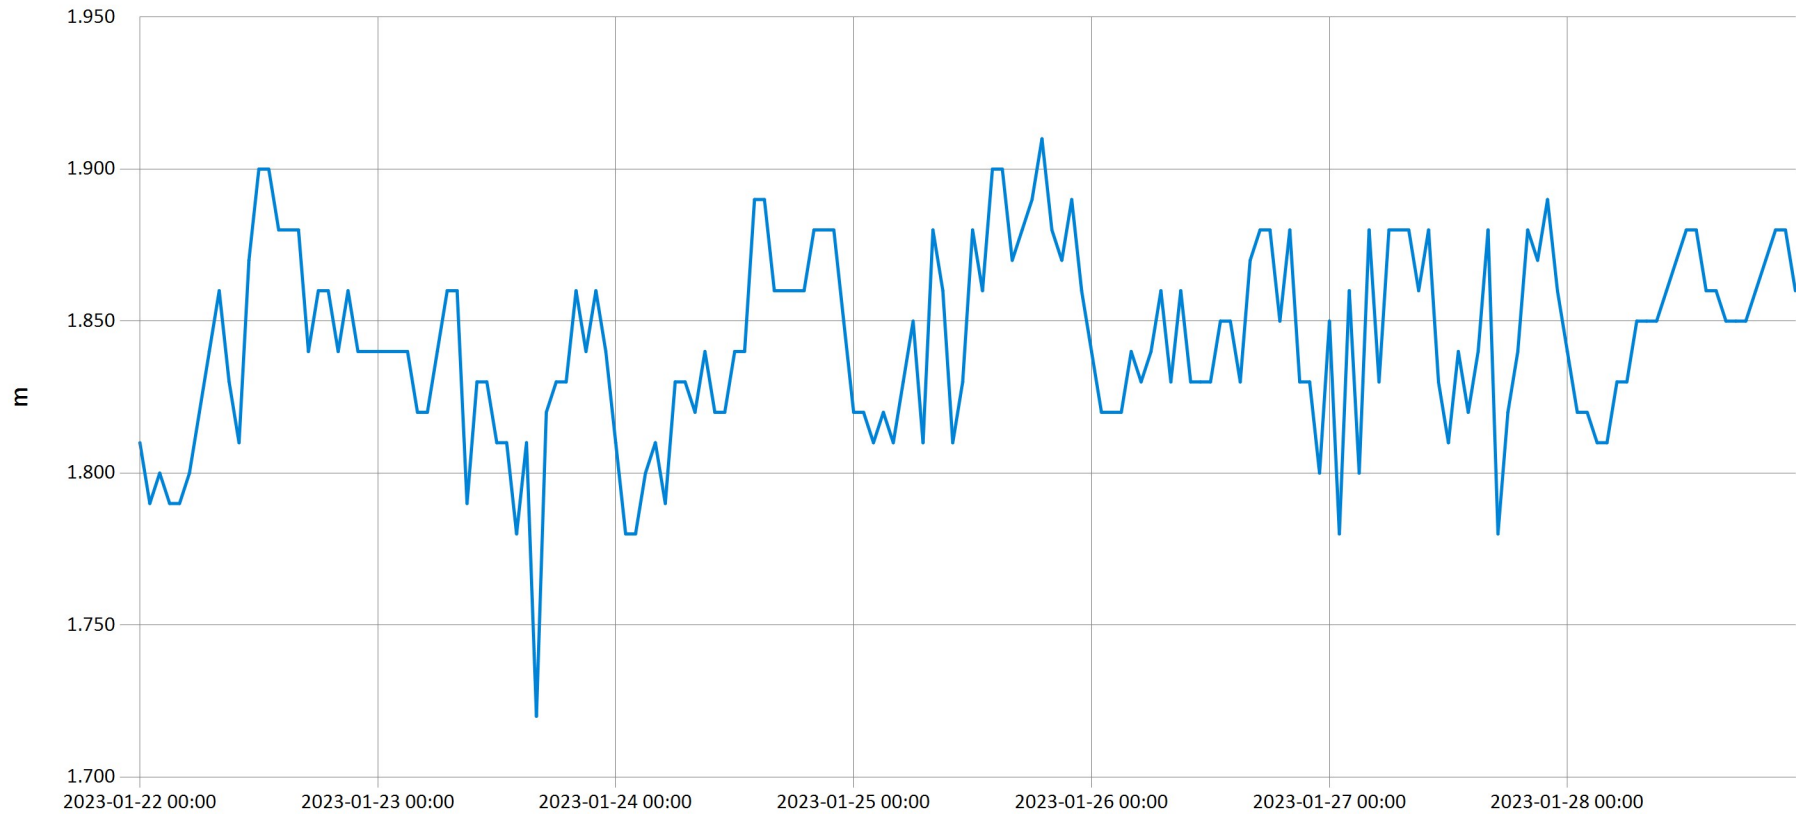

Time Series Data Report

Weekly bulletin-Kivu-outlet

Jan 31, 2023 | 1 of 1

Period Selected: 2023-01-22 00:00 - 2023-01-28 23:59

UTC Offset: +02:00

— Stage@SW4

DISCLAIMER :

The data made available through this portal is provided by RWB to help the sustainable development of water resources and increase our water knowledge base. We ask that resulting research and studies be published and shared with RWB. Additionally the data is provided 'as is' and RWB takes no responsibility for any loss or damage suffered as a result of using this data. By downloading this data you are explicitly agreeing to these conditions.