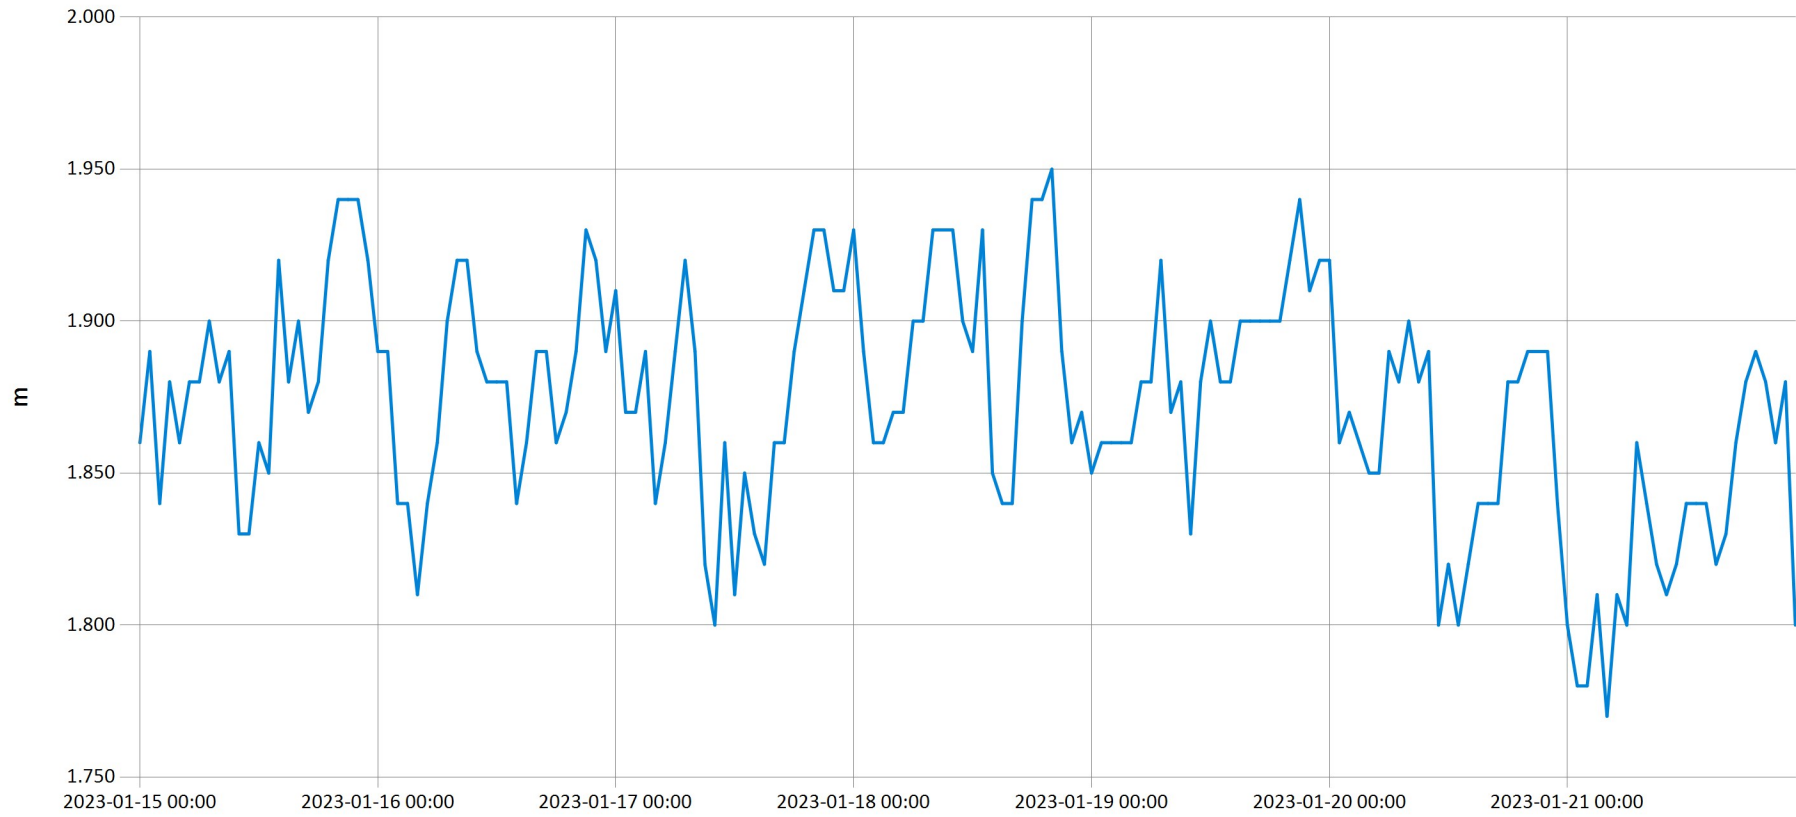

Time Series Data Report

Weekly bulletin-Kivu-outlet

Jan 31, 2023 | 1 of 1

Period Selected: 2023-01-15 00:00 - 2023-01-21 23:59

UTC Offset: +02:00

— Stage@SW4

DISCLAIMER :

The data made available through this portal is provided by RWB to help the sustainable development of water resources and increase our water knowledge base. We ask that resulting research and studies be published and shared with RWB. Additionally the data is provided 'as is' and RWB takes no responsibility for any loss or damage suffered as a result of using this data. By downloading this data you are explicitly agreeing to these conditions.