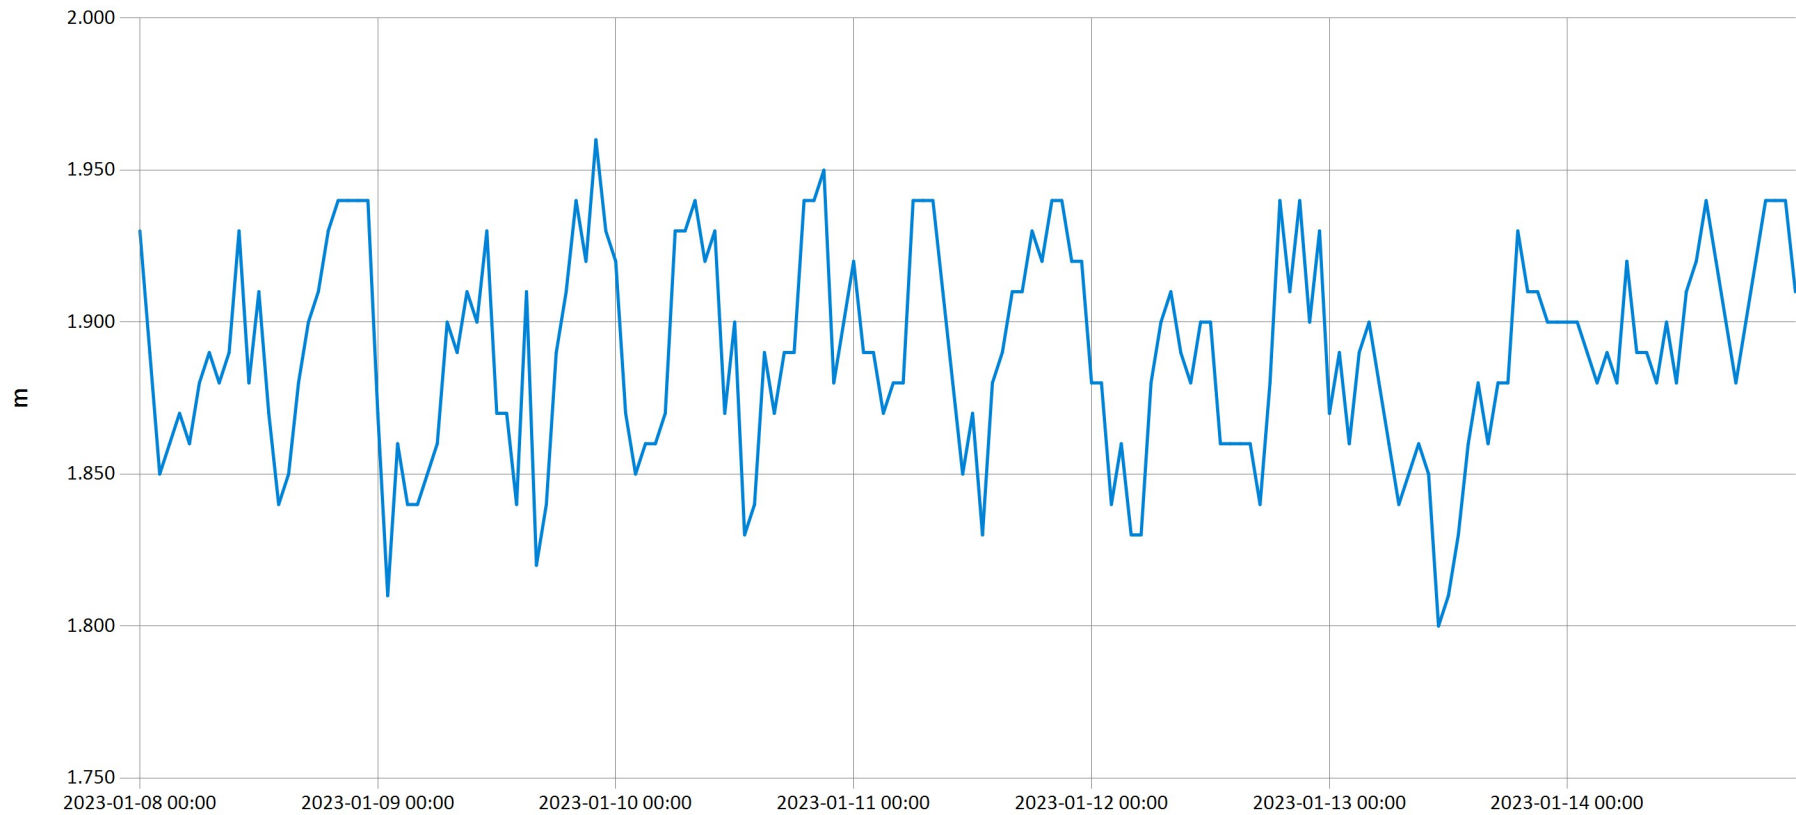

Time Series Data Report

Weekly bulletin-Kivu-outlet

Jan 31, 2023 | 1 of 1

Period Selected: 2023-01-08 00:00 - 2023-01-14 23:59

UTC Offset: +02:00

— Stage@SW4

DISCLAIMER :

The data made available through this portal is provided by RWB to help the sustainable development of water resources and increase our water knowledge base. We ask that resulting research and studies be published and shared with RWB. Additionally the data is provided 'as is' and RWB takes no responsibility for any loss or damage suffered as a result of using this data. By downloading this data you are explicitly agreeing to these conditions.