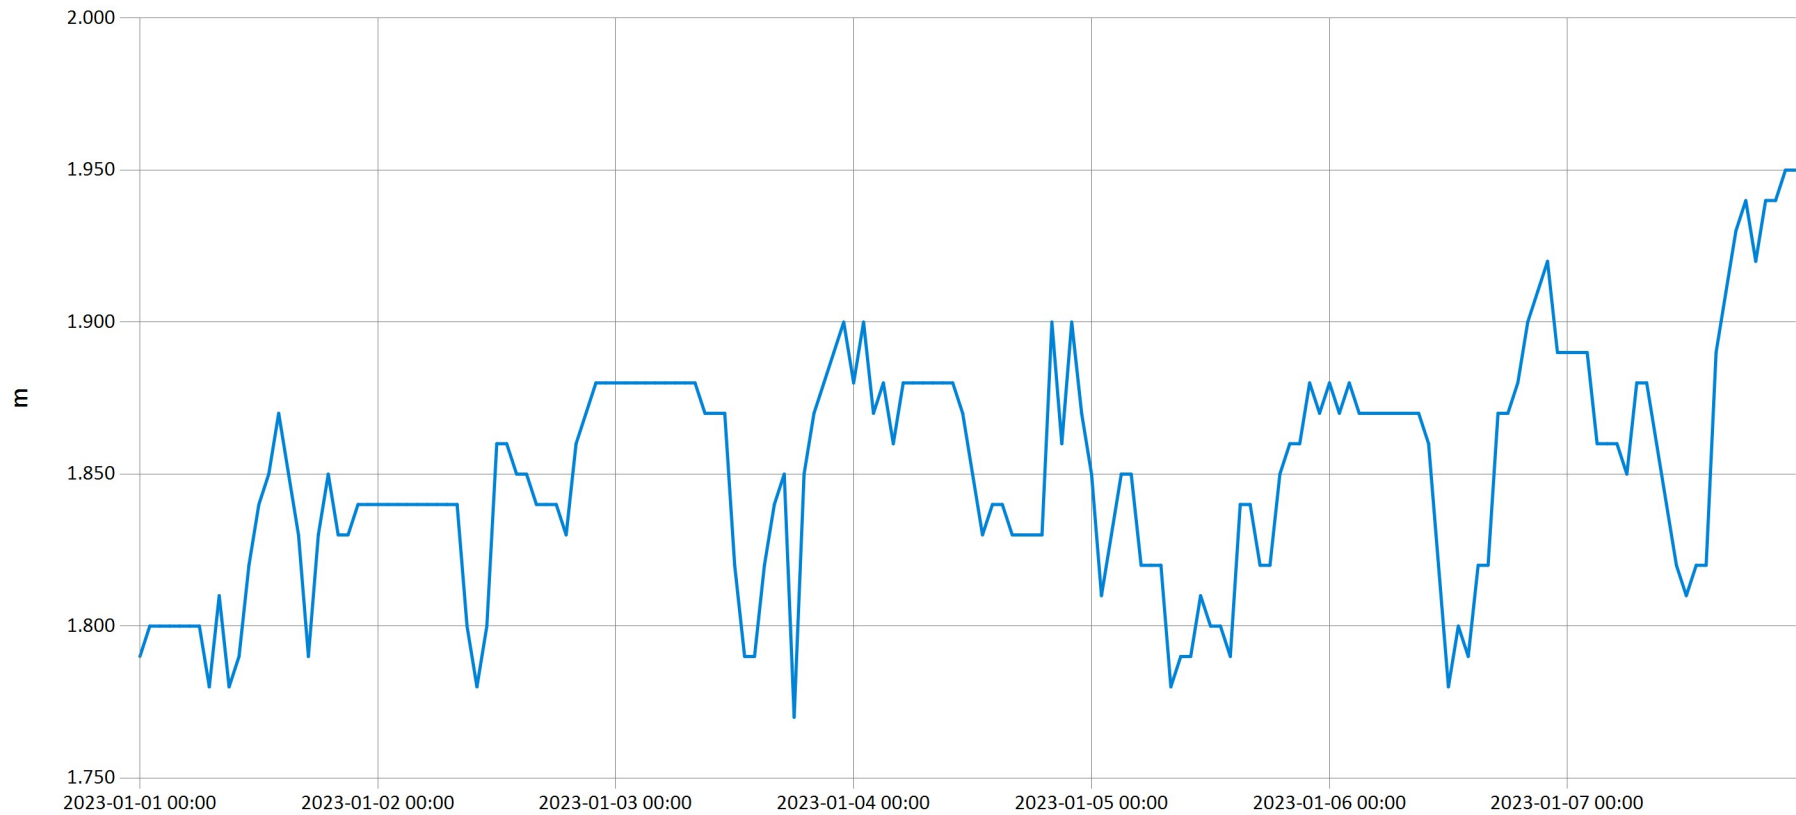

Time Series Data Report

Weekly bulletin-Kivu-outlet

Jan 31, 2023 | 1 of 1

Period Selected: 2023-01-01 00:00 - 2023-01-07 23:59

UTC Offset: +02:00

— Stage@SW4

DISCLAIMER :

The data made available through this portal is provided by RWB to help the sustainable development of water resources and increase our water knowledge base. We ask that resulting research and studies be published and shared with RWB. Additionally the data is provided 'as is' and RWB takes no responsibility for any loss or damage suffered as a result of using this data. By downloading this data you are explicitly agreeing to these conditions.