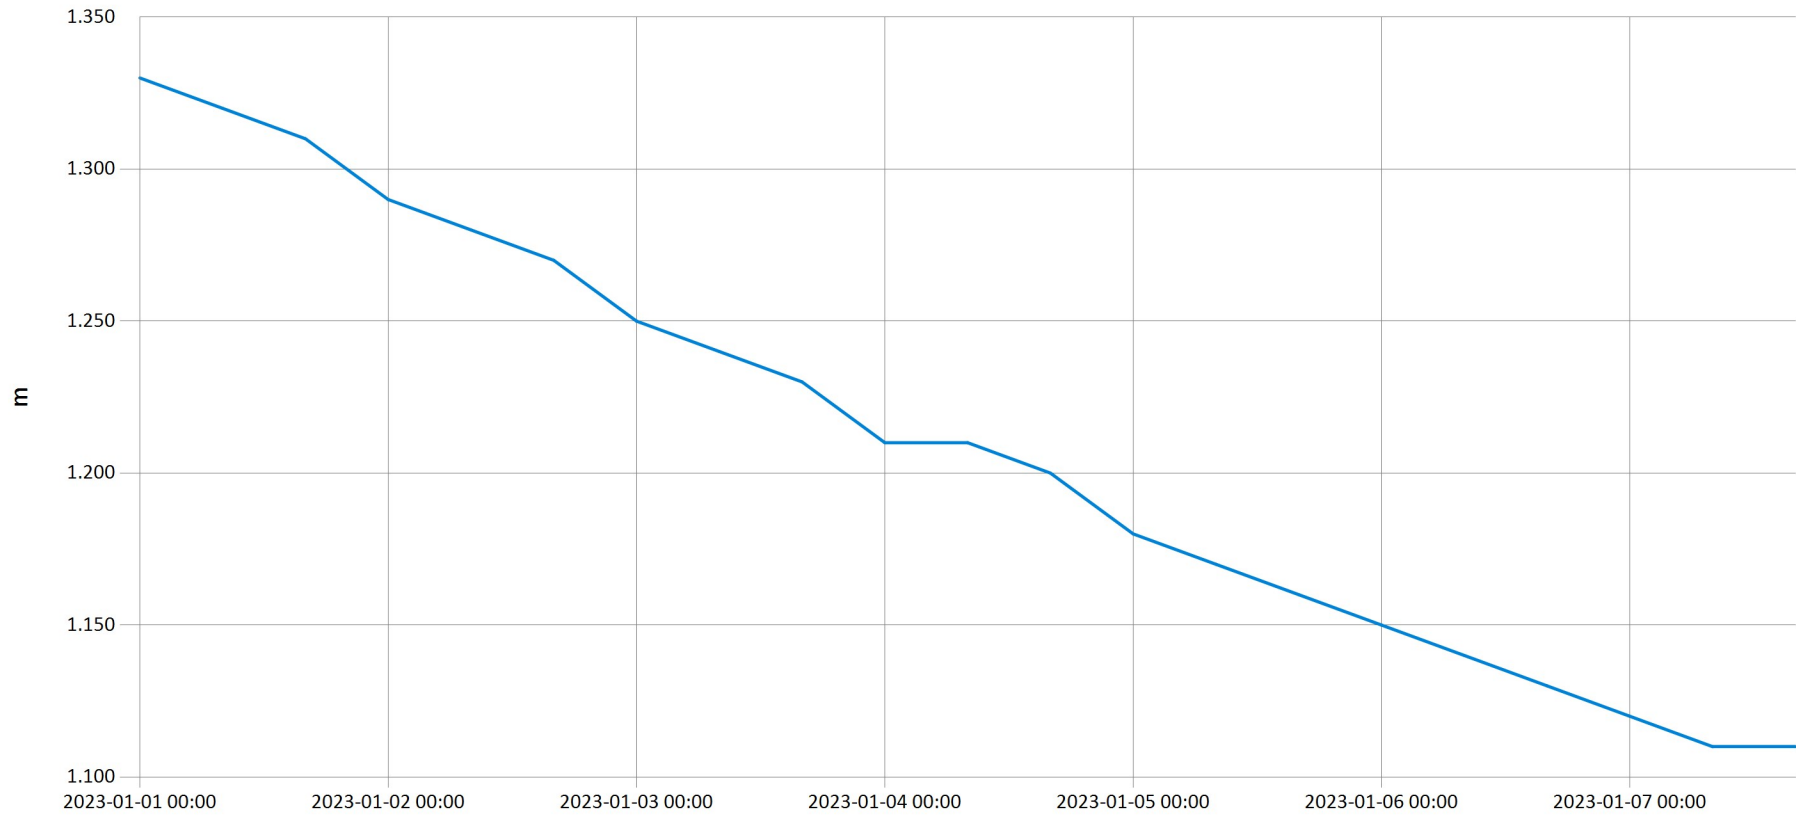

Time Series Data Report

Weekly bulletin-Kanago

Jan 31, 2023 | 1 of 1

Period Selected: 2023-01-01 00:00 - 2023-01-07 23:59

UTC Offset: +02:00

— Stage@SW17

DISCLAIMER :

The data made available through this portal is provided by RWB to help the sustainable development of water resources and increase our water knowledge base. We ask that resulting research and studies be published and shared with RWB. Additionally the data is provided 'as is' and RWB takes no responsibility for any loss or damage suffered as a result of using this data. By downloading this data you are explicitly agreeing to these conditions.