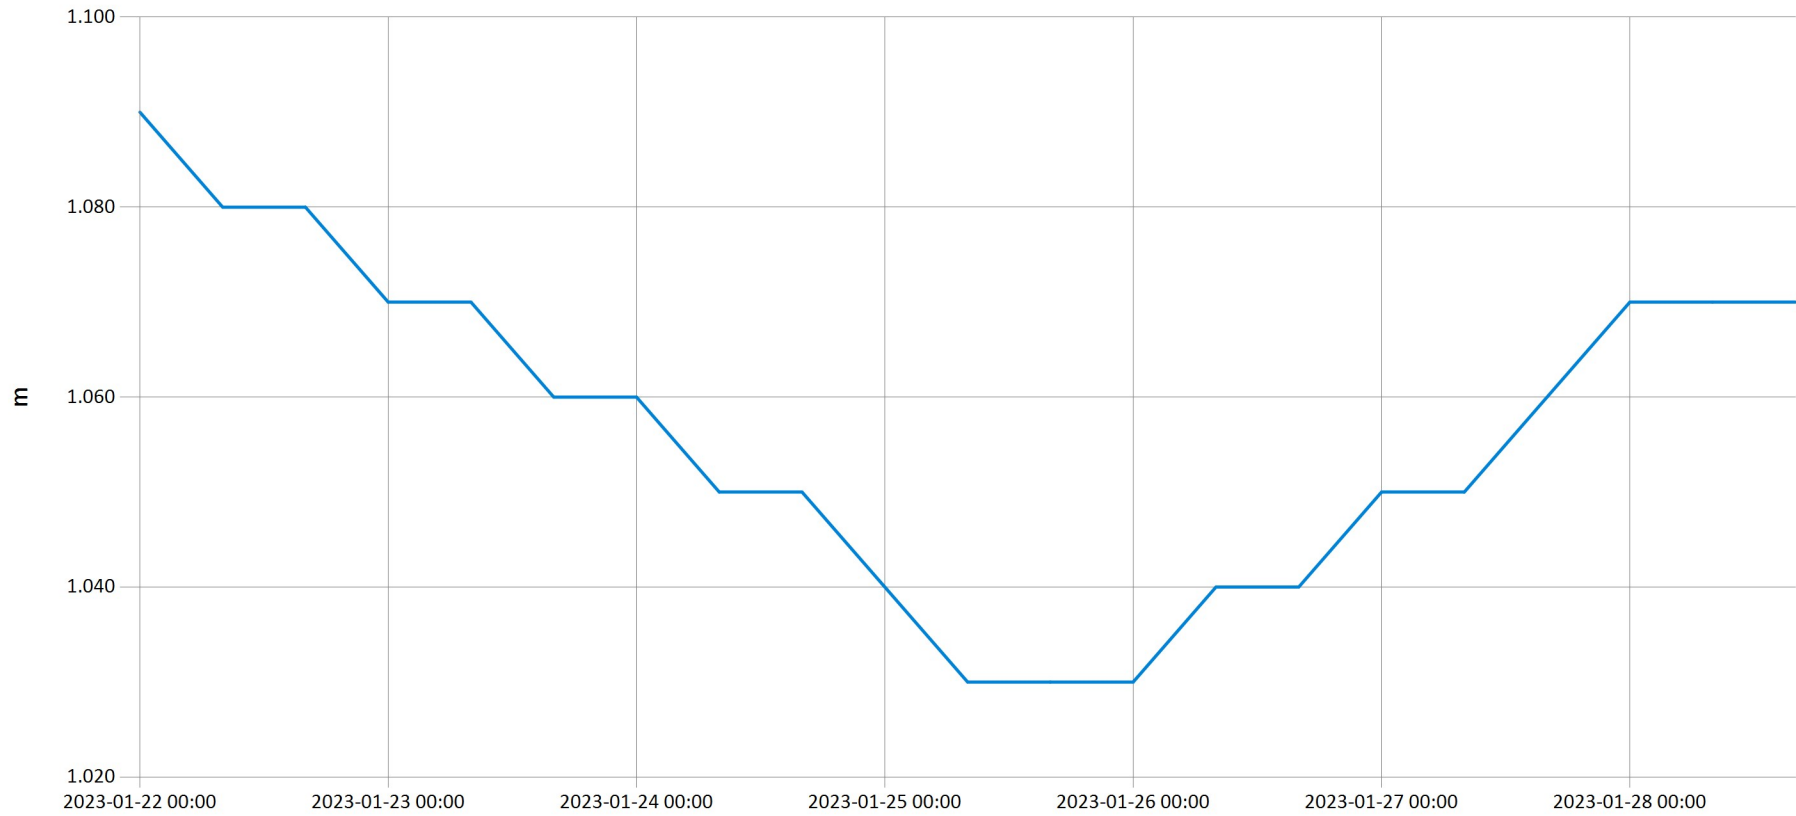

Time Series Data Report

Weekly bulletin-Kanago

Jan 31, 2023 | 1 of 1

Period Selected: 2023-01-22 00:00 - 2023-01-28 23:59

UTC Offset: +02:00

— Stage@SW17

DISCLAIMER :

The data made available through this portal is provided by RWB to help the sustainable development of water resources and increase our water knowledge base. We ask that resulting research and studies be published and shared with RWB. Additionally the data is provided 'as is' and RWB takes no responsibility for any loss or damage suffered as a result of using this data. By downloading this data you are explicitly agreeing to these conditions.