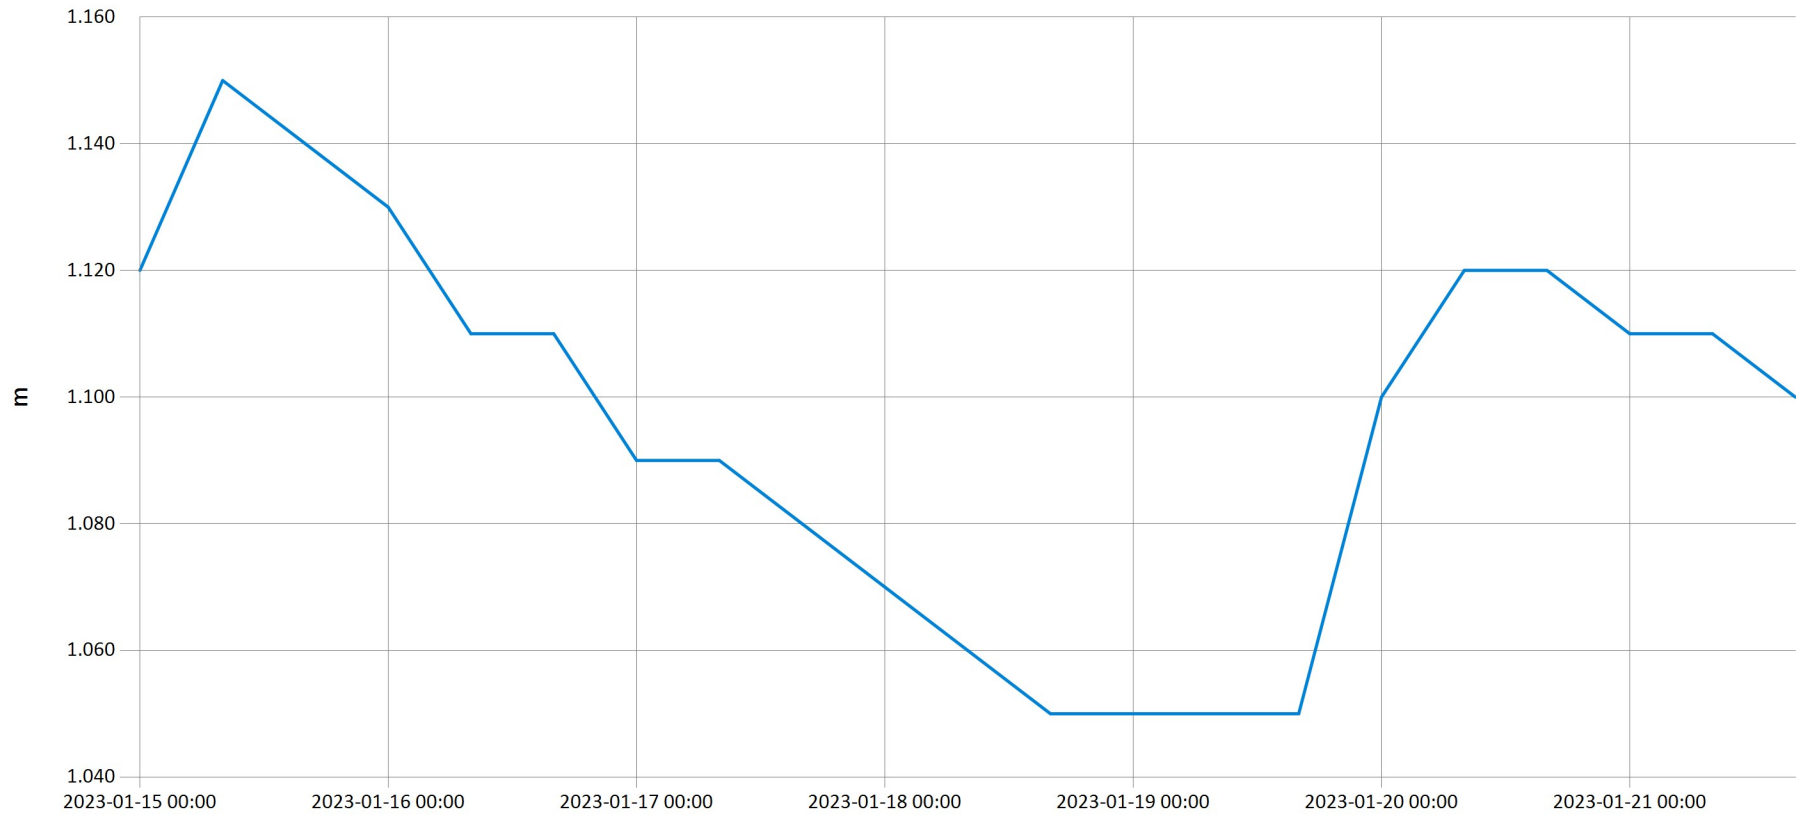

Time Series Data Report

Weekly bulletin-Kanago

Jan 31, 2023 | 1 of 1

Period Selected: 2023-01-15 00:00 - 2023-01-21 23:59

UTC Offset: +02:00

— Stage@SW17

DISCLAIMER :

The data made available through this portal is provided by RWB to help the sustainable development of water resources and increase our water knowledge base. We ask that resulting research and studies be published and shared with RWB. Additionally the data is provided 'as is' and RWB takes no responsibility for any loss or damage suffered as a result of using this data. By downloading this data you are explicitly agreeing to these conditions.