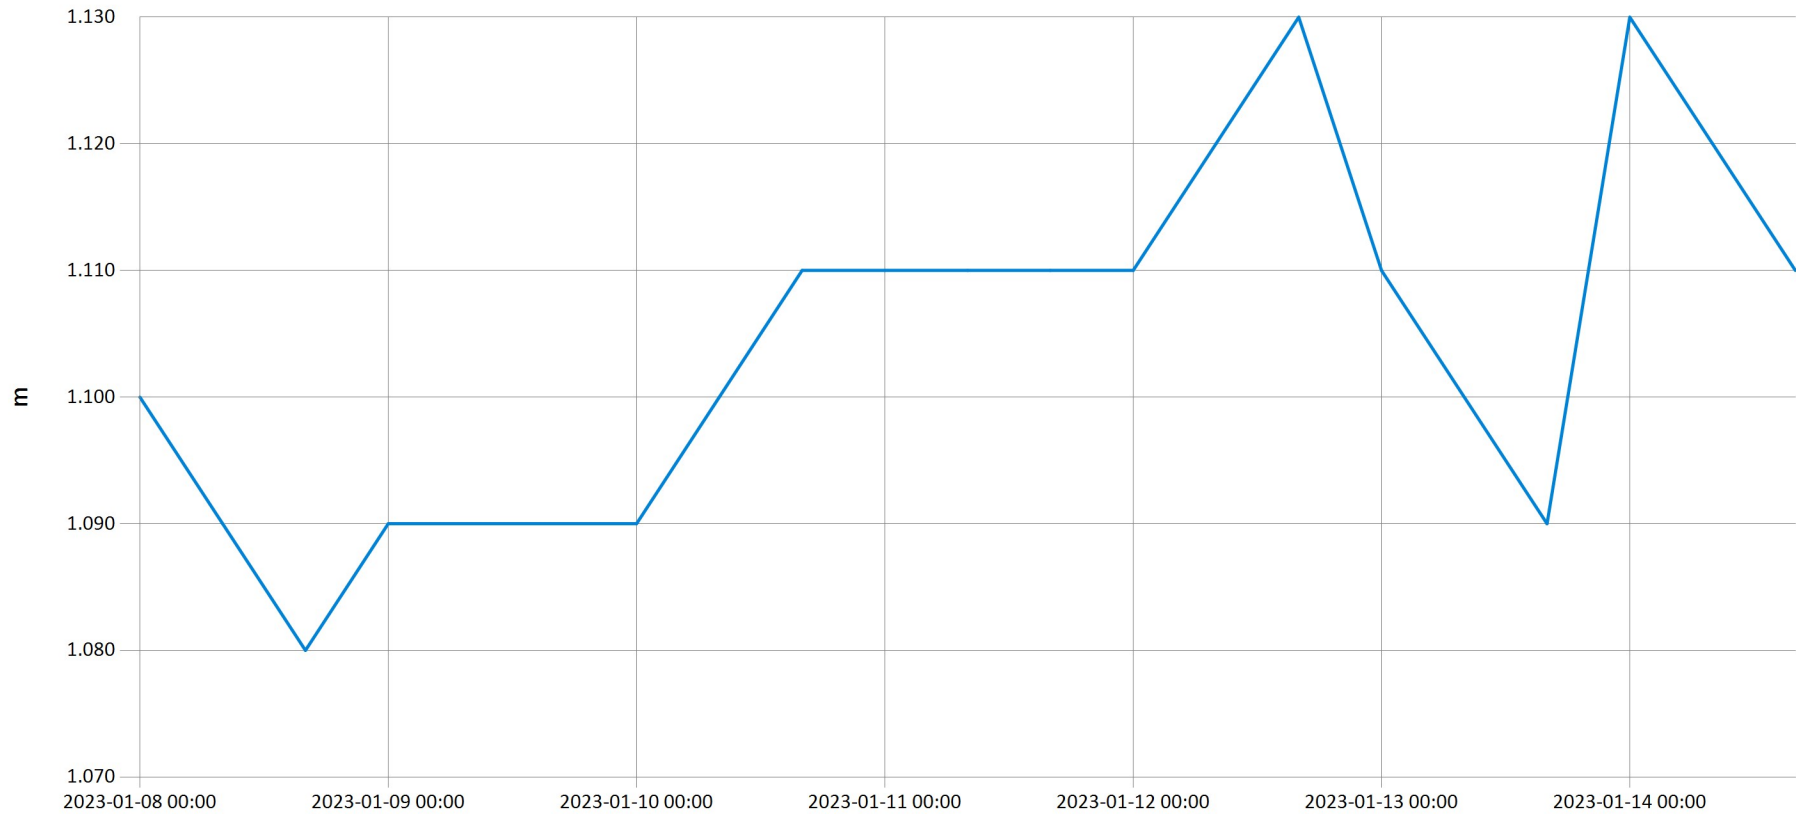

Time Series Data Report

Weekly bulletin-Kanago

Jan 31, 2023 | 1 of 1

Period Selected: 2023-01-08 00:00 - 2023-01-14 23:59

UTC Offset: +02:00

— Stage@SW17

DISCLAIMER :

The data made available through this portal is provided by RWB to help the sustainable development of water resources and increase our water knowledge base. We ask that resulting research and studies be published and shared with RWB. Additionally the data is provided 'as is' and RWB takes no responsibility for any loss or damage suffered as a result of using this data. By downloading this data you are explicitly agreeing to these conditions.