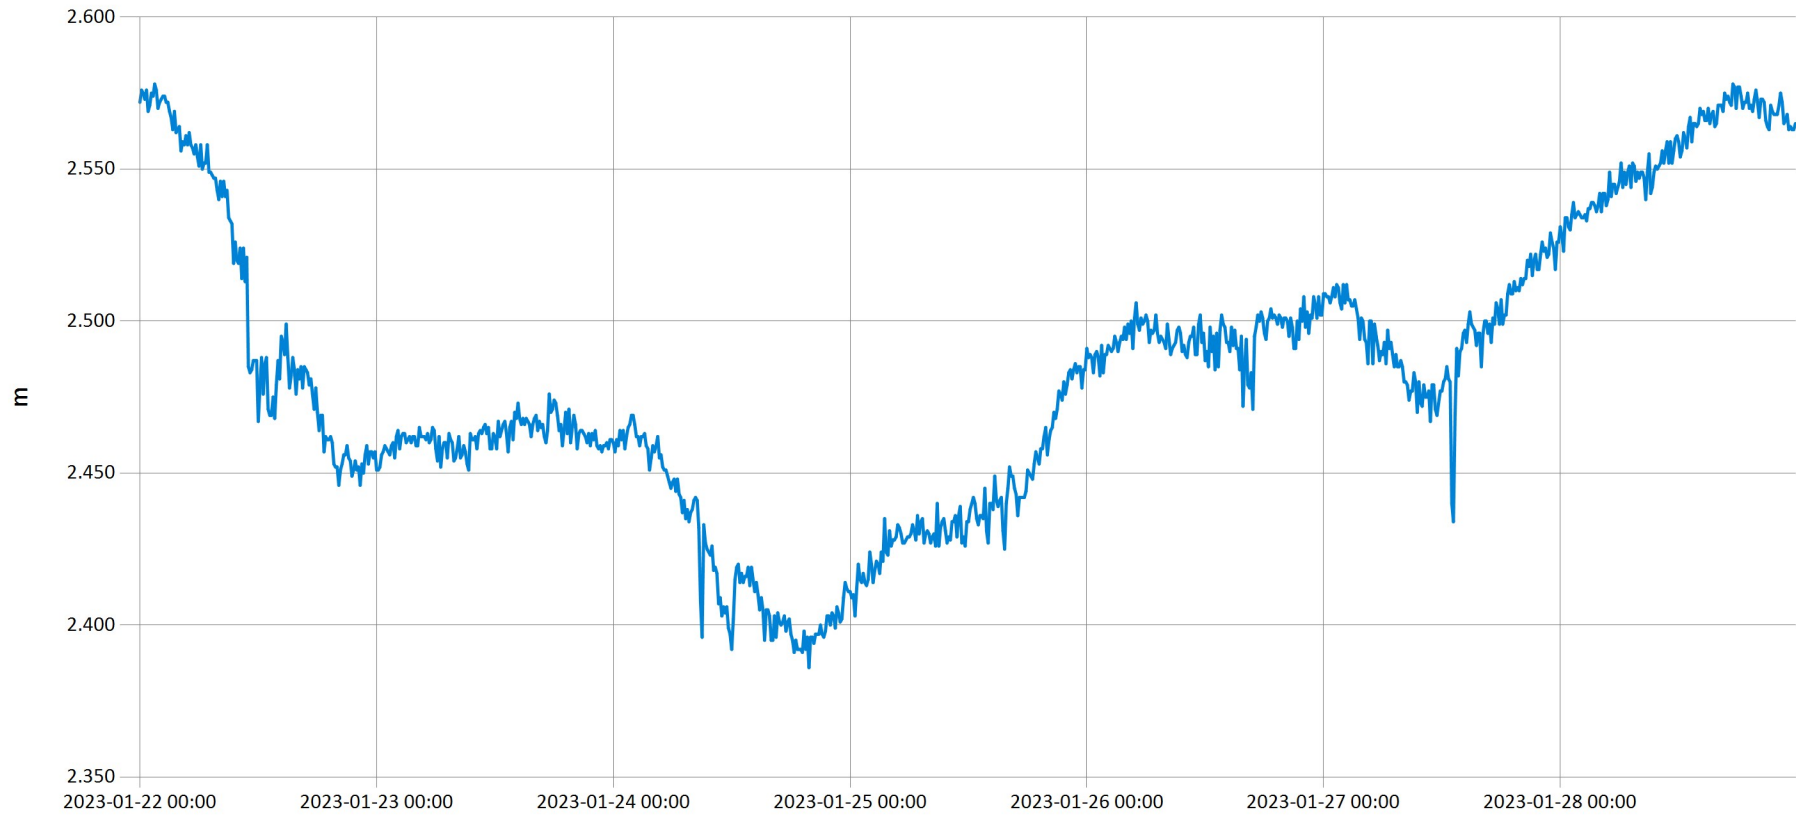

Time Series Data Report

Weekly bulletin-Kanzenze

Jan 31, 2023 | 1 of 1

Period Selected: 2023-01-22 00:00 - 2023-01-28 23:59

UTC Offset: +02:00

— Stage@259501

DISCLAIMER :

The data made available through this portal is provided by RWB to help the sustainable development of water resources and increase our water knowledge base. We ask that resulting research and studies be published and shared with RWB. Additionally the data is provided 'as is' and RWB takes no responsibility for any loss or damage suffered as a result of using this data. By downloading this data you are explicitly agreeing to these conditions.