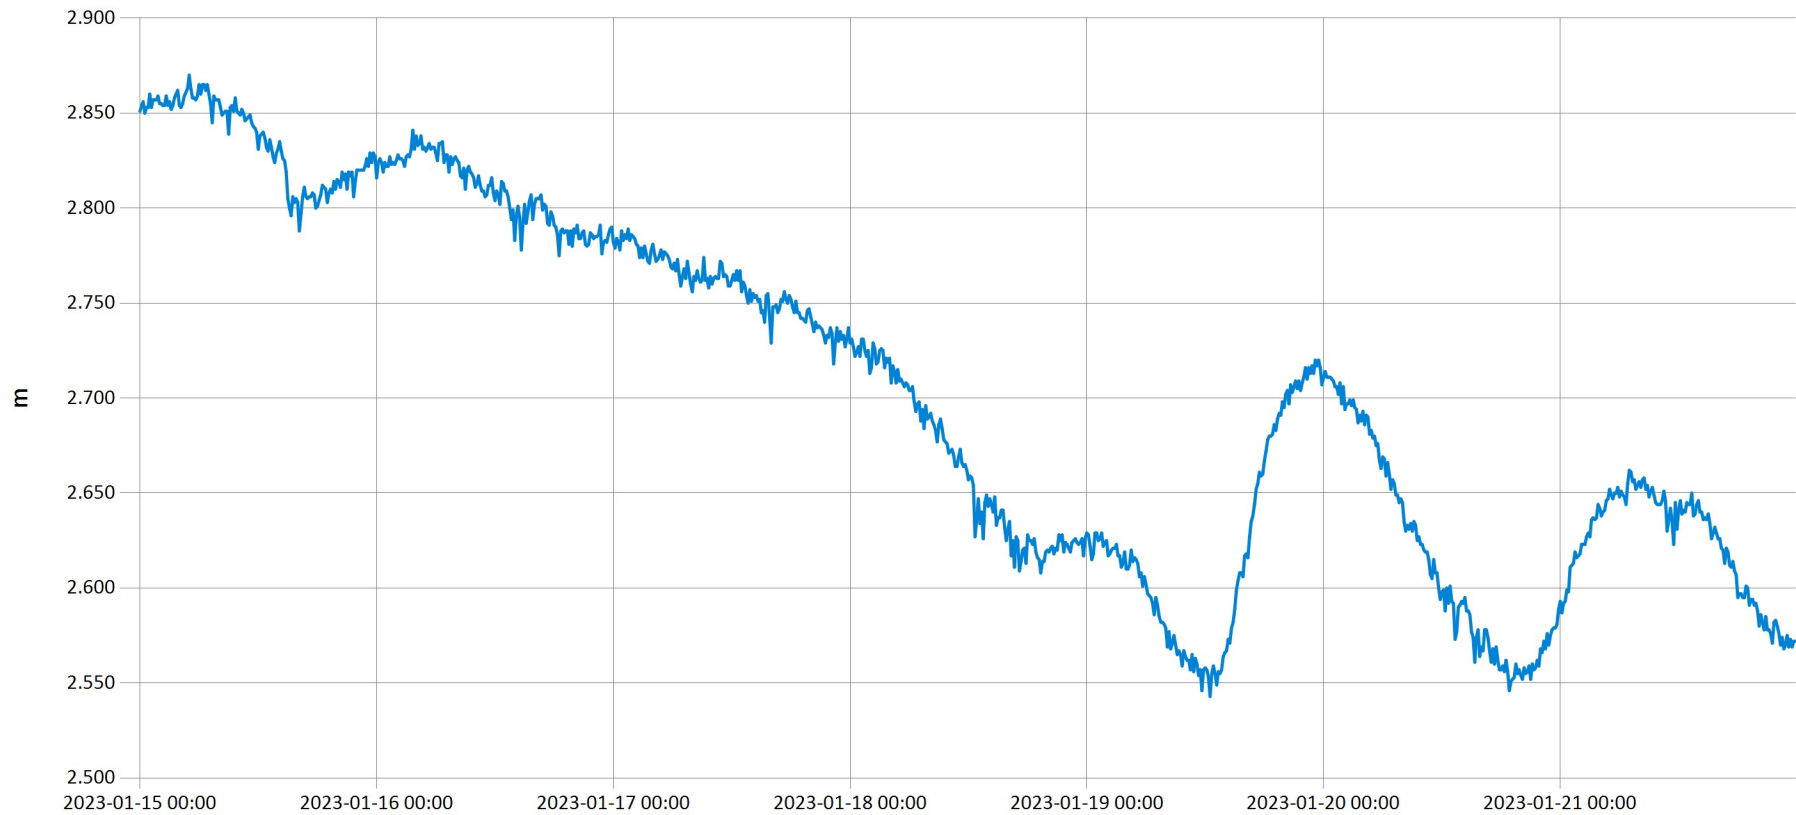

## Time Series Data Report

Weekly bulletin-Kanzenze

Jan 31, 2023 | 1 of 1

Period Selected: 2023-01-15 00:00 - 2023-01-21 23:59

UTC Offset: +02:00

— Stage@259501

**DISCLAIMER :**

The data made available through this portal is provided by RWB to help the sustainable development of water resources and increase our water knowledge base. We ask that resulting research and studies be published and shared with RWB. Additionally the data is provided 'as is' and RWB takes no responsibility for any loss or damage suffered as a result of using this data. By downloading this data you are explicitly agreeing to these conditions.