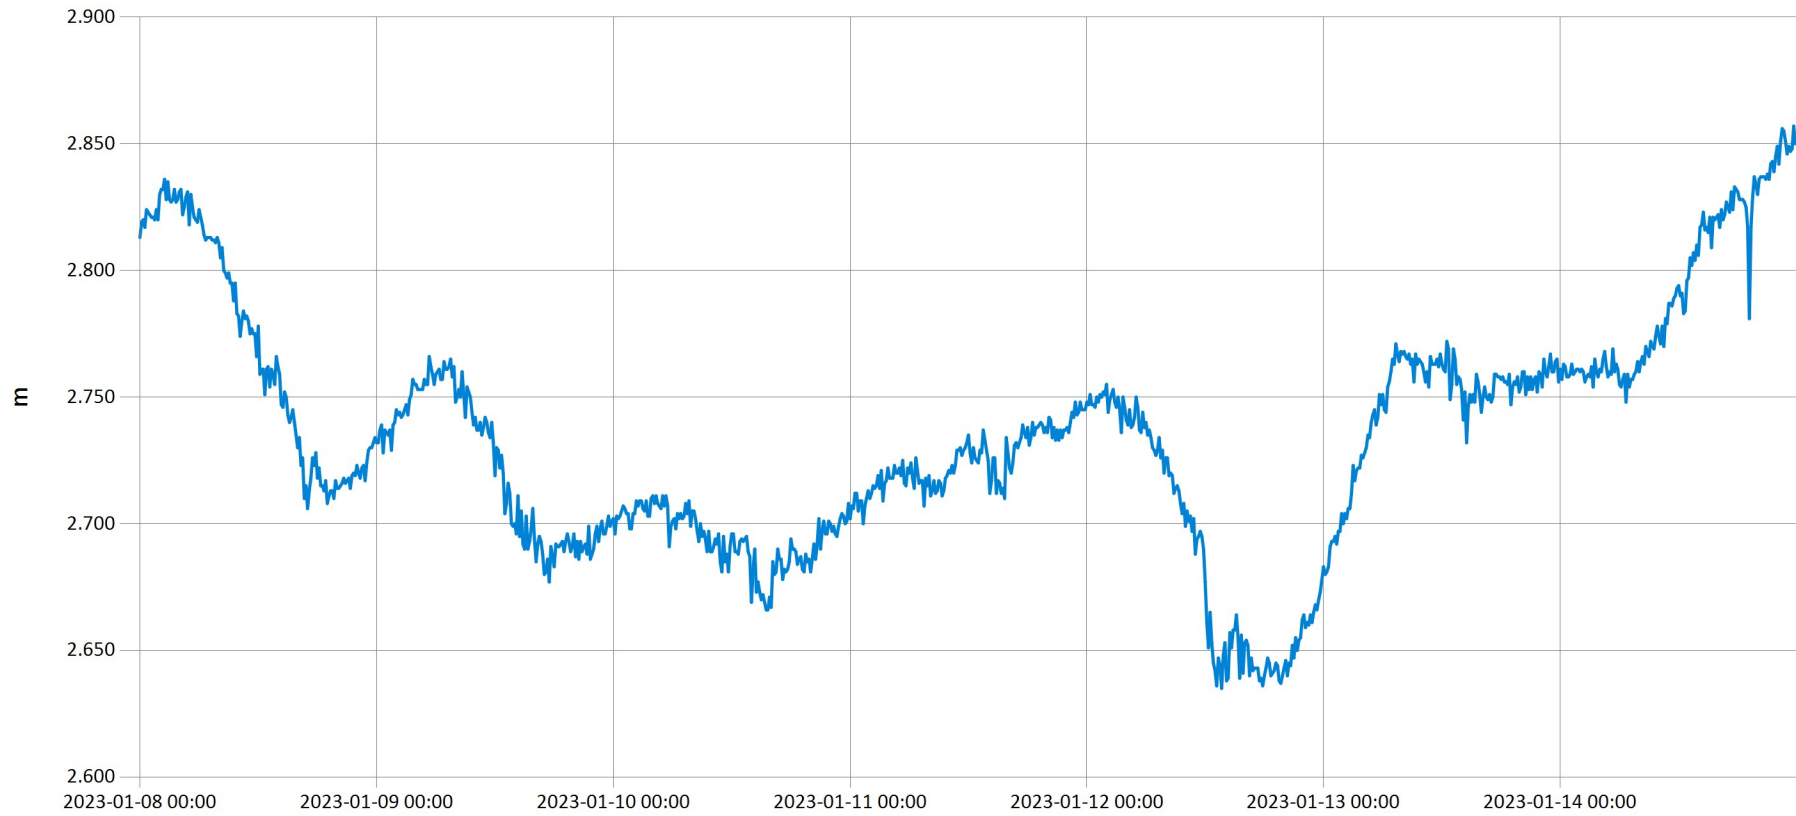

Time Series Data Report

Weekly bulletin-Kanzenze

Jan 31, 2023 | 1 of 1

Period Selected: 2023-01-08 00:00 - 2023-01-14 23:59

UTC Offset: +02:00

— Stage@259501

DISCLAIMER :

The data made available through this portal is provided by RWB to help the sustainable development of water resources and increase our water knowledge base. We ask that resulting research and studies be published and shared with RWB. Additionally the data is provided 'as is' and RWB takes no responsibility for any loss or damage suffered as a result of using this data. By downloading this data you are explicitly agreeing to these conditions.