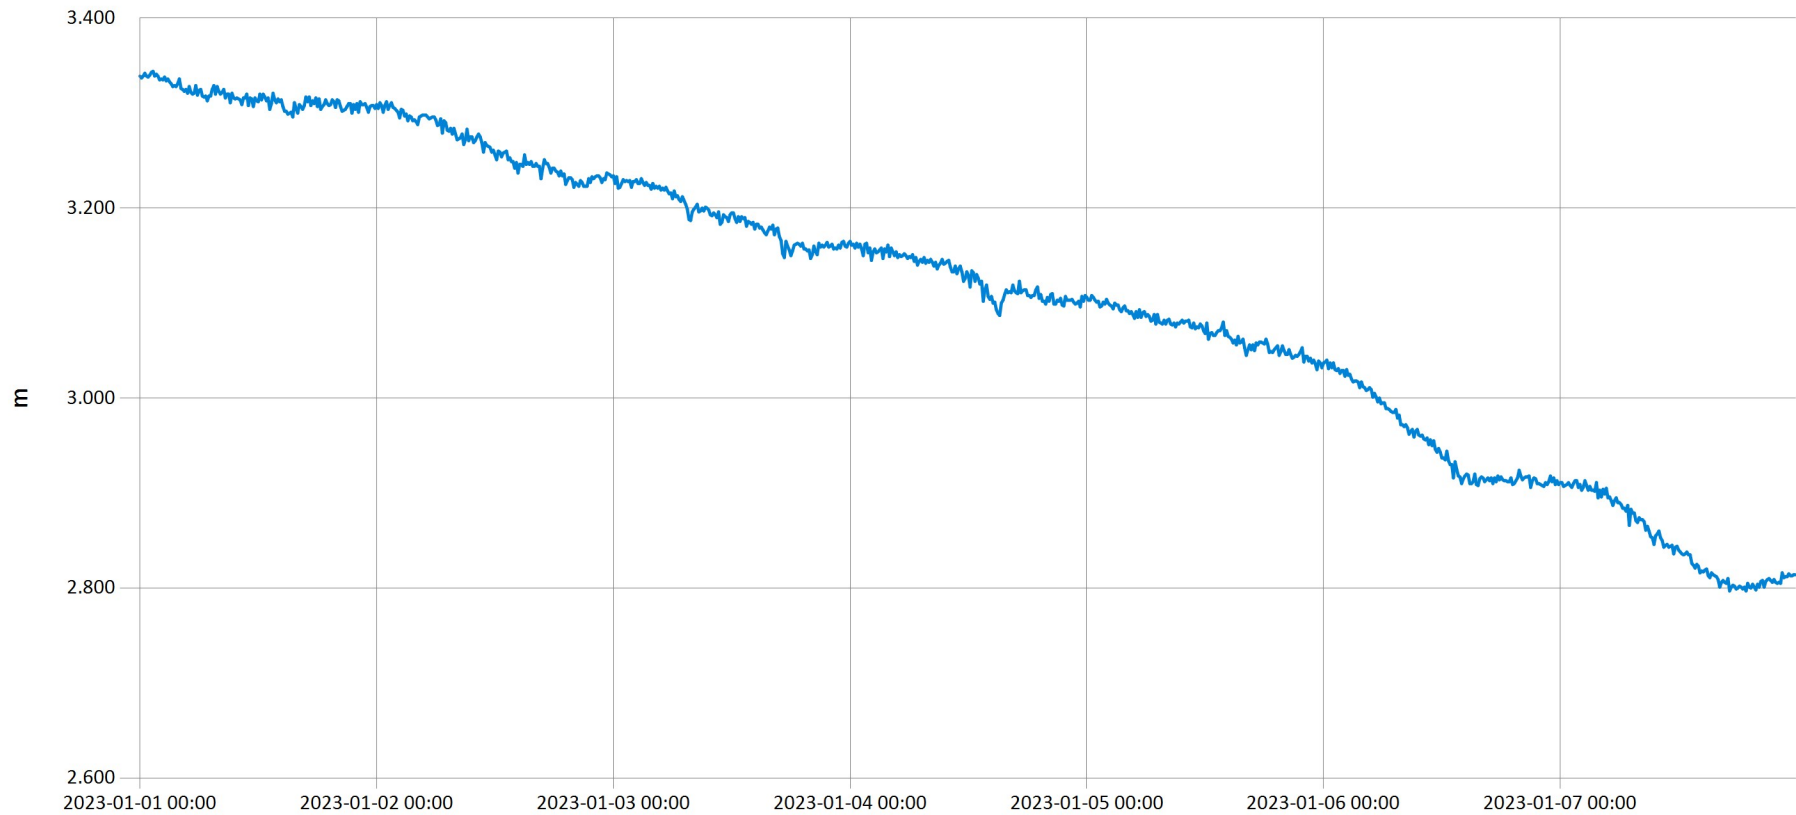

Time Series Data Report

Weekly bulletin-Kanzenze

Jan 31, 2023 | 1 of 1

Period Selected: 2023-01-01 00:00 - 2023-01-07 23:59

UTC Offset: +02:00

— Stage@259501

DISCLAIMER :

The data made available through this portal is provided by RWB to help the sustainable development of water resources and increase our water knowledge base. We ask that resulting research and studies be published and shared with RWB. Additionally the data is provided 'as is' and RWB takes no responsibility for any loss or damage suffered as a result of using this data. By downloading this data you are explicitly agreeing to these conditions.