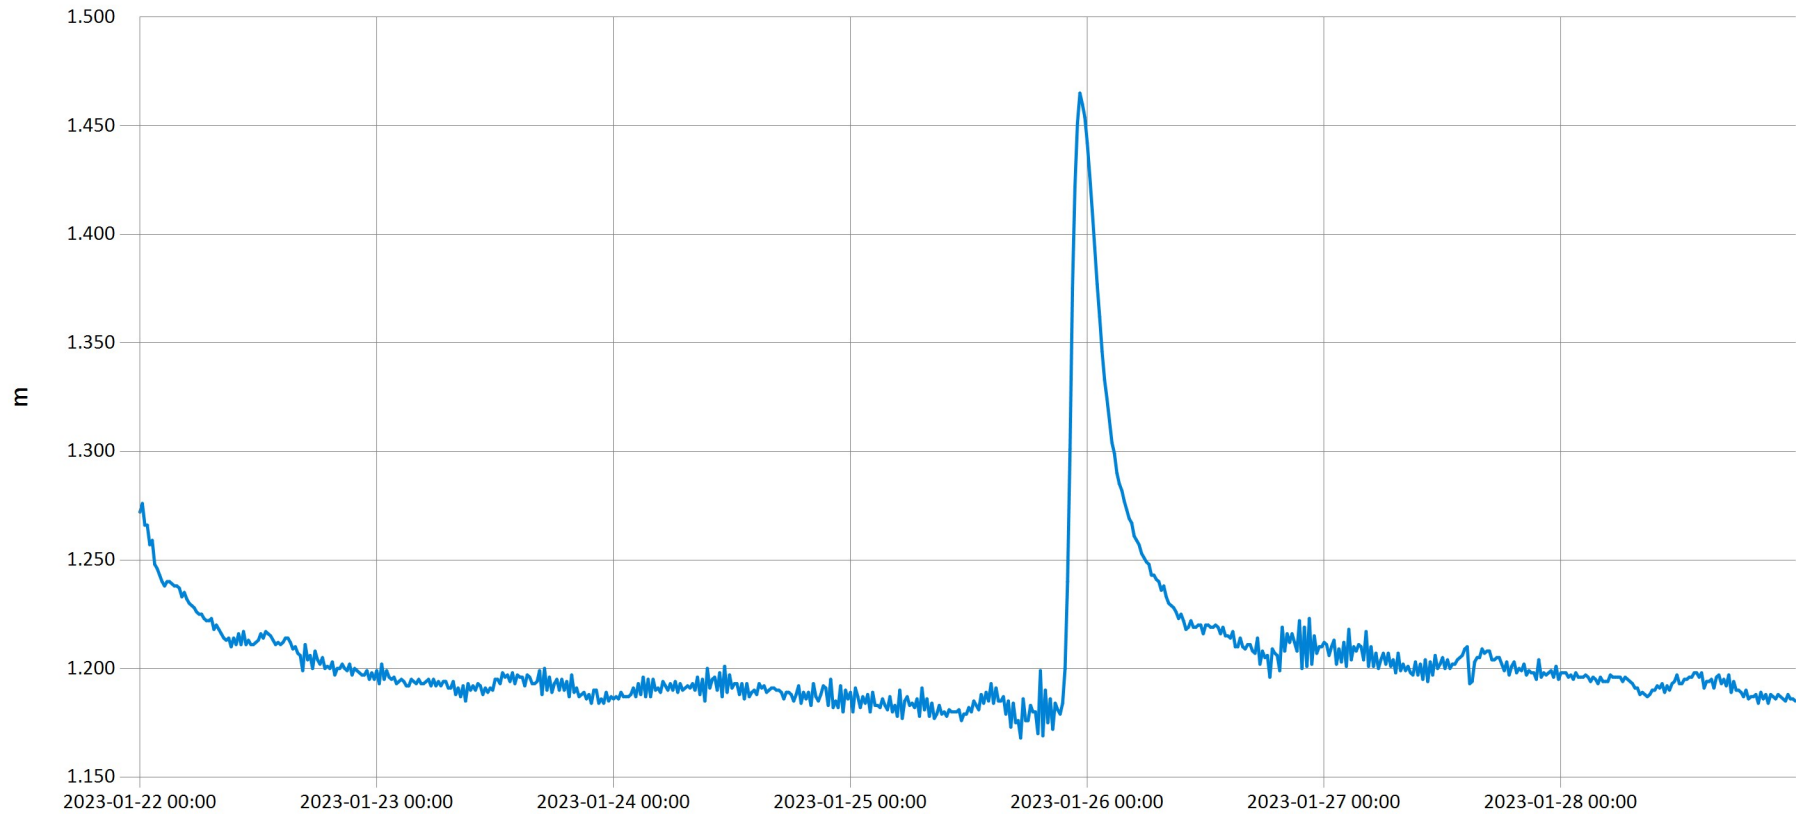

Time Series Data Report

Weekly bulletin-Kamiranzovu

Jan 31, 2023 | 1 of 1

Period Selected: 2023-01-22 00:00 - 2023-01-28 23:59

UTC Offset: +02:00

— Stage@SW23

DISCLAIMER :

The data made available through this portal is provided by RWB to help the sustainable development of water resources and increase our water knowledge base. We ask that resulting research and studies be published and shared with RWB. Additionally the data is provided 'as is' and RWB takes no responsibility for any loss or damage suffered as a result of using this data. By downloading this data you are explicitly agreeing to these conditions.