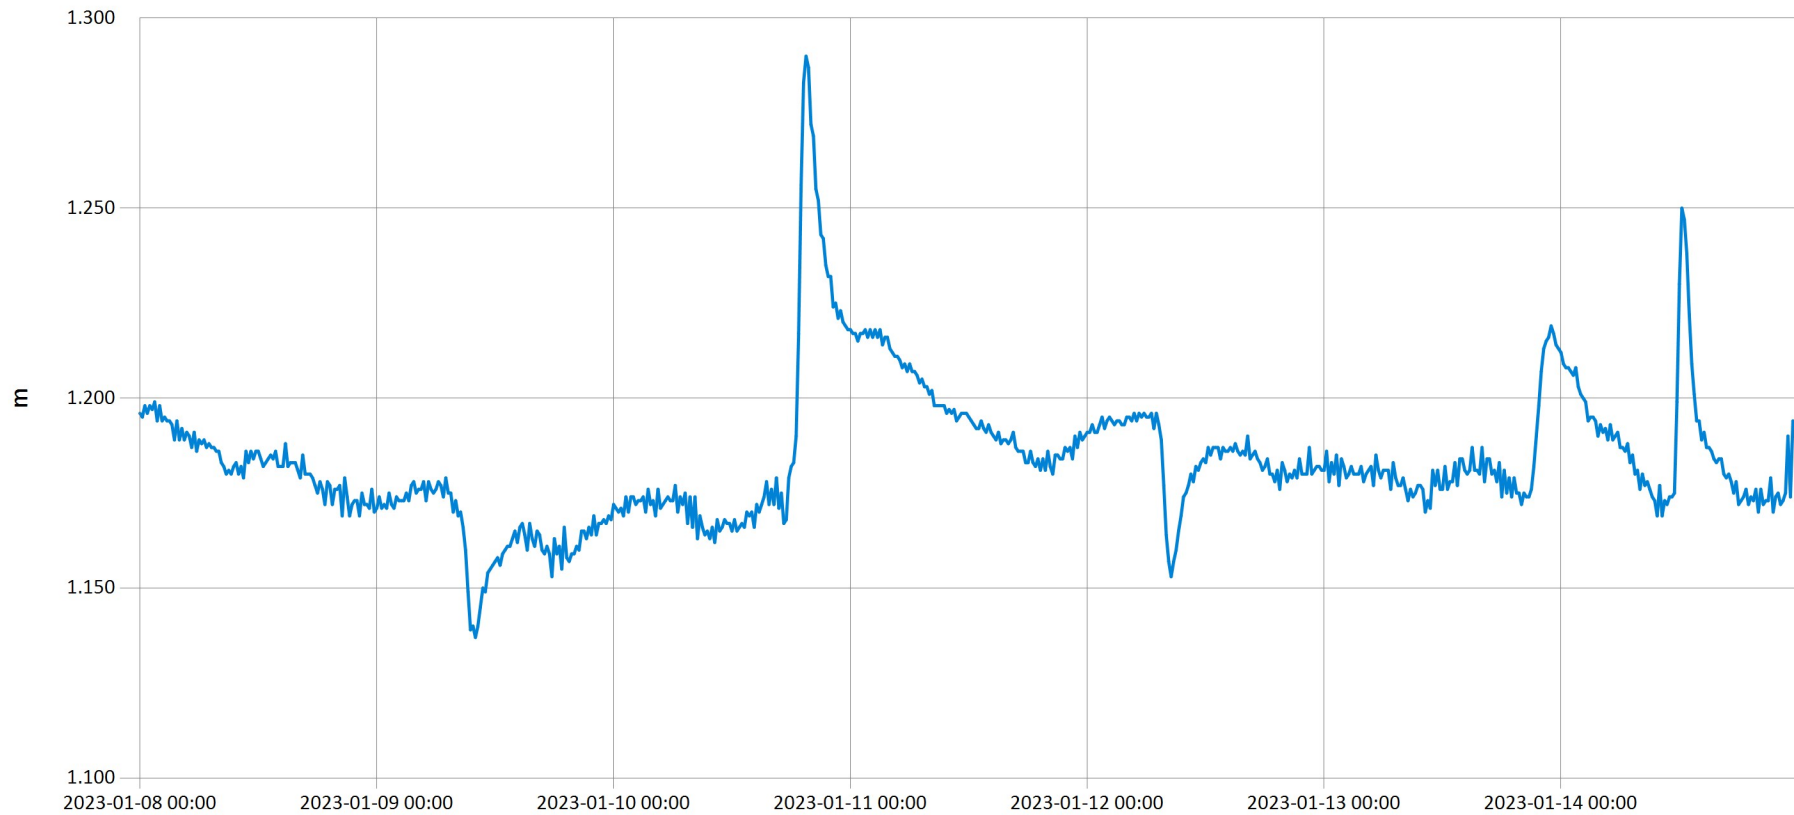

Time Series Data Report

Weekly bulletin-Kamiranzovu

Jan 31, 2023 | 1 of 1

Period Selected: 2023-01-08 00:00 - 2023-01-14 23:59

UTC Offset: +02:00

— Stage@SW23

DISCLAIMER :

The data made available through this portal is provided by RWB to help the sustainable development of water resources and increase our water knowledge base. We ask that resulting research and studies be published and shared with RWB. Additionally the data is provided 'as is' and RWB takes no responsibility for any loss or damage suffered as a result of using this data. By downloading this data you are explicitly agreeing to these conditions.