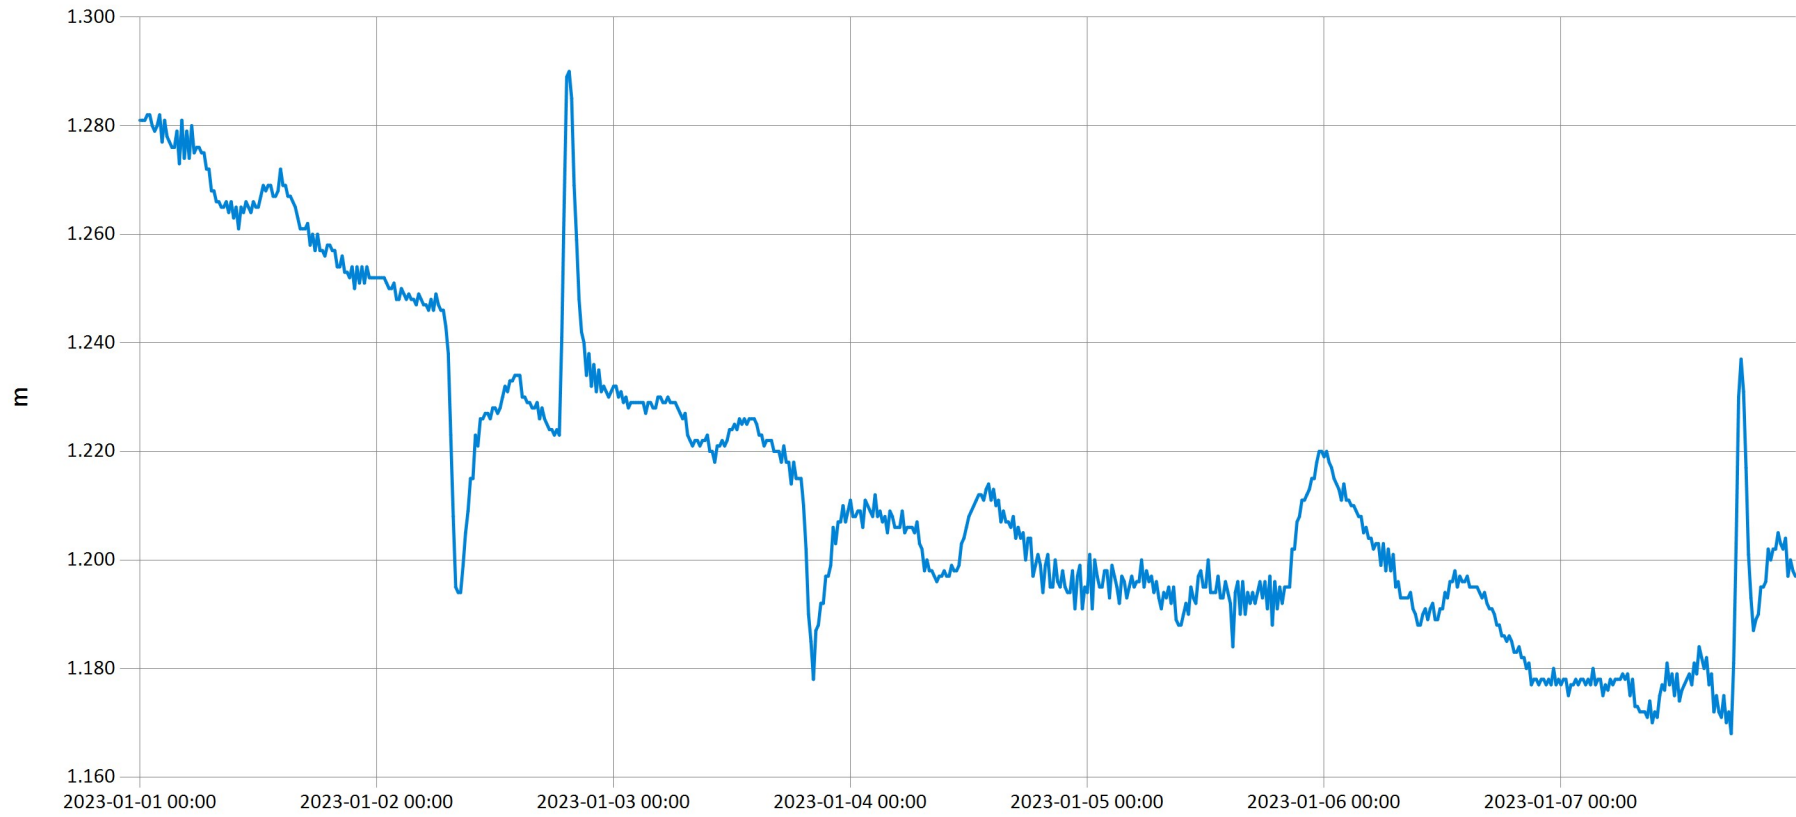

Time Series Data Report

Weekly bulletin-Kamiranzovu

Jan 31, 2023 | 1 of 1

Period Selected: 2023-01-01 00:00 - 2023-01-07 23:59

UTC Offset: +02:00

— Stage@SW23

DISCLAIMER :

The data made available through this portal is provided by RWB to help the sustainable development of water resources and increase our water knowledge base. We ask that resulting research and studies be published and shared with RWB. Additionally the data is provided 'as is' and RWB takes no responsibility for any loss or damage suffered as a result of using this data. By downloading this data you are explicitly agreeing to these conditions.