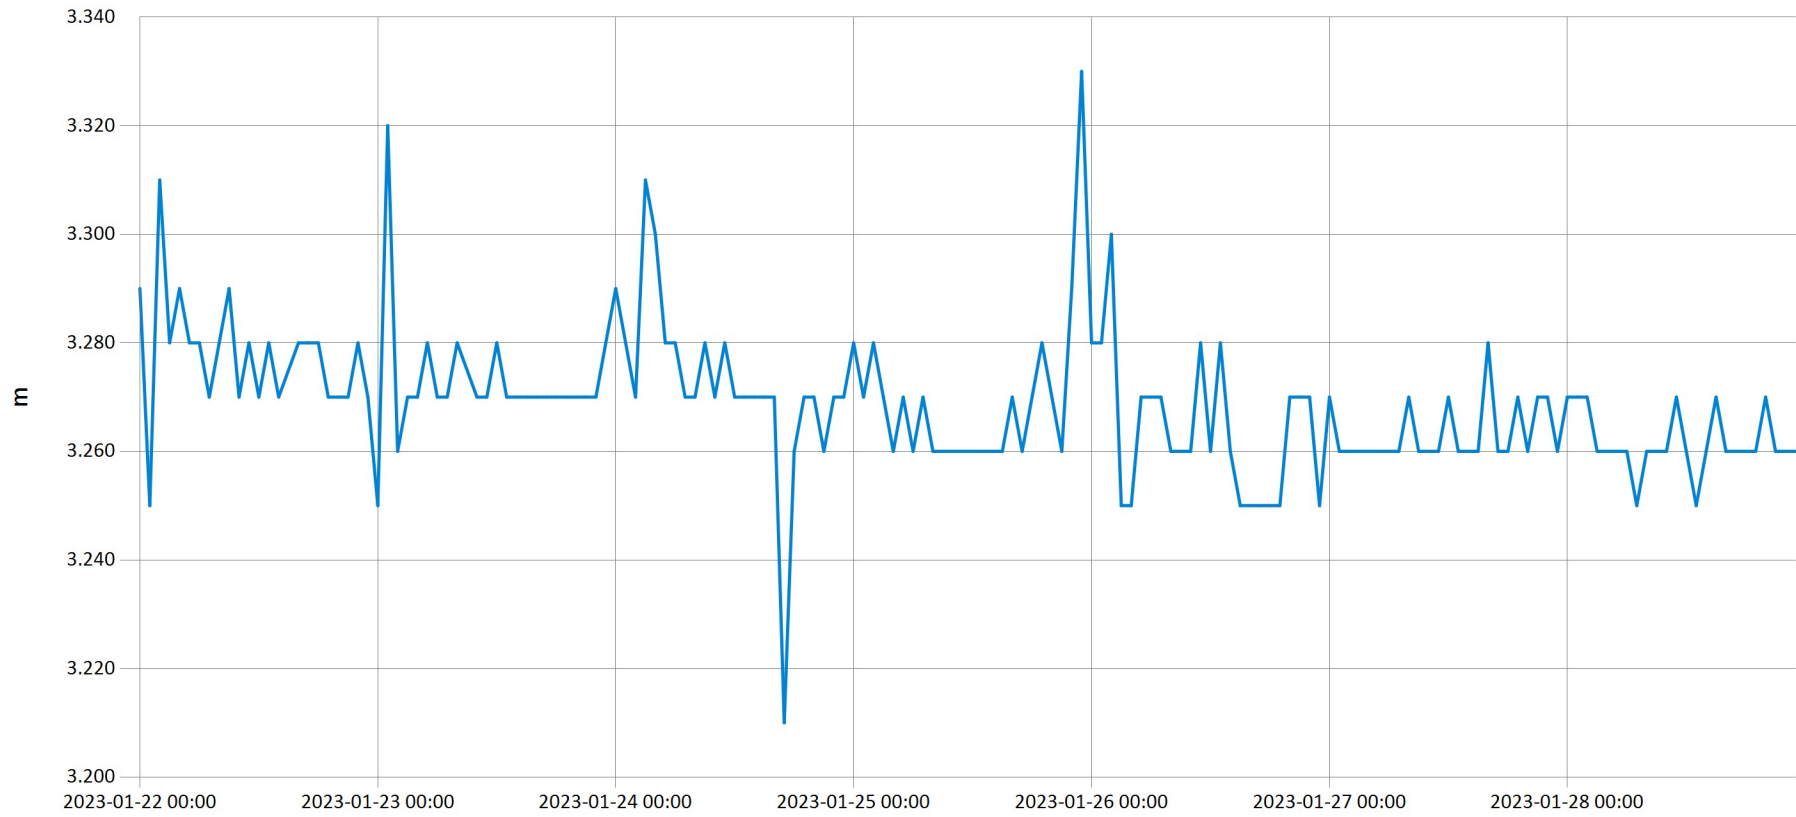

### Time Series Data Report

Weekly bulletin-Gisenyi-Kivu

Jan 31, 2023 | 1 of 1

Period Selected: 2023-01-22 00:00 - 2023-01-28 23:59

UTC Offset: +02:00

— Stage@34

DISCLAIMER :  
The data made available through this portal is provided by RWB to help the sustainable development of water resources and increase our water knowledge base. We ask that resulting research and studies be published and shared with RWB. Additionally the data is provided 'as is' and RWB takes no responsibility for any loss or damage suffered as a result of using this data. By downloading this data you are explicitly agreeing to these conditions.