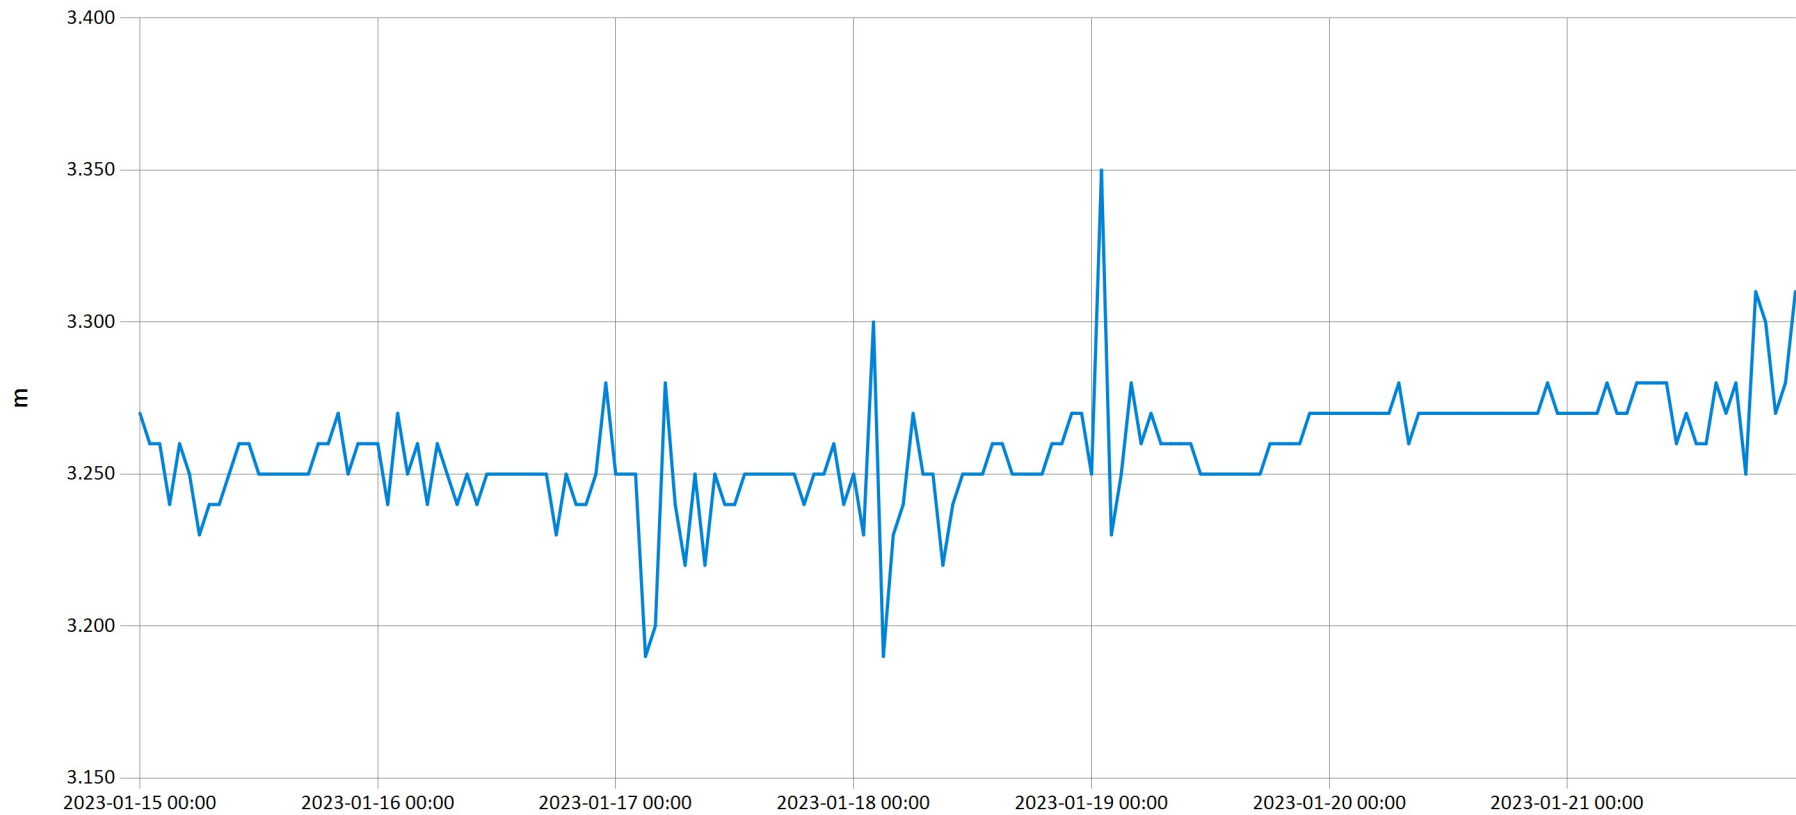

## Time Series Data Report

Weekly bulletin-Gisenyi-Kivu

Jan 31, 2023 | 1 of 1

Period Selected: 2023-01-15 00:00 - 2023-01-21 23:59

UTC Offset: +02:00

— Stage@34

### DISCLAIMER :

The data made available through this portal is provided by RWB to help the sustainable development of water resources and increase our water knowledge base. We ask that resulting research and studies be published and shared with RWB. Additionally the data is provided 'as is' and RWB takes no responsibility for any loss or damage suffered as a result of using this data. By downloading this data you are explicitly agreeing to these conditions.