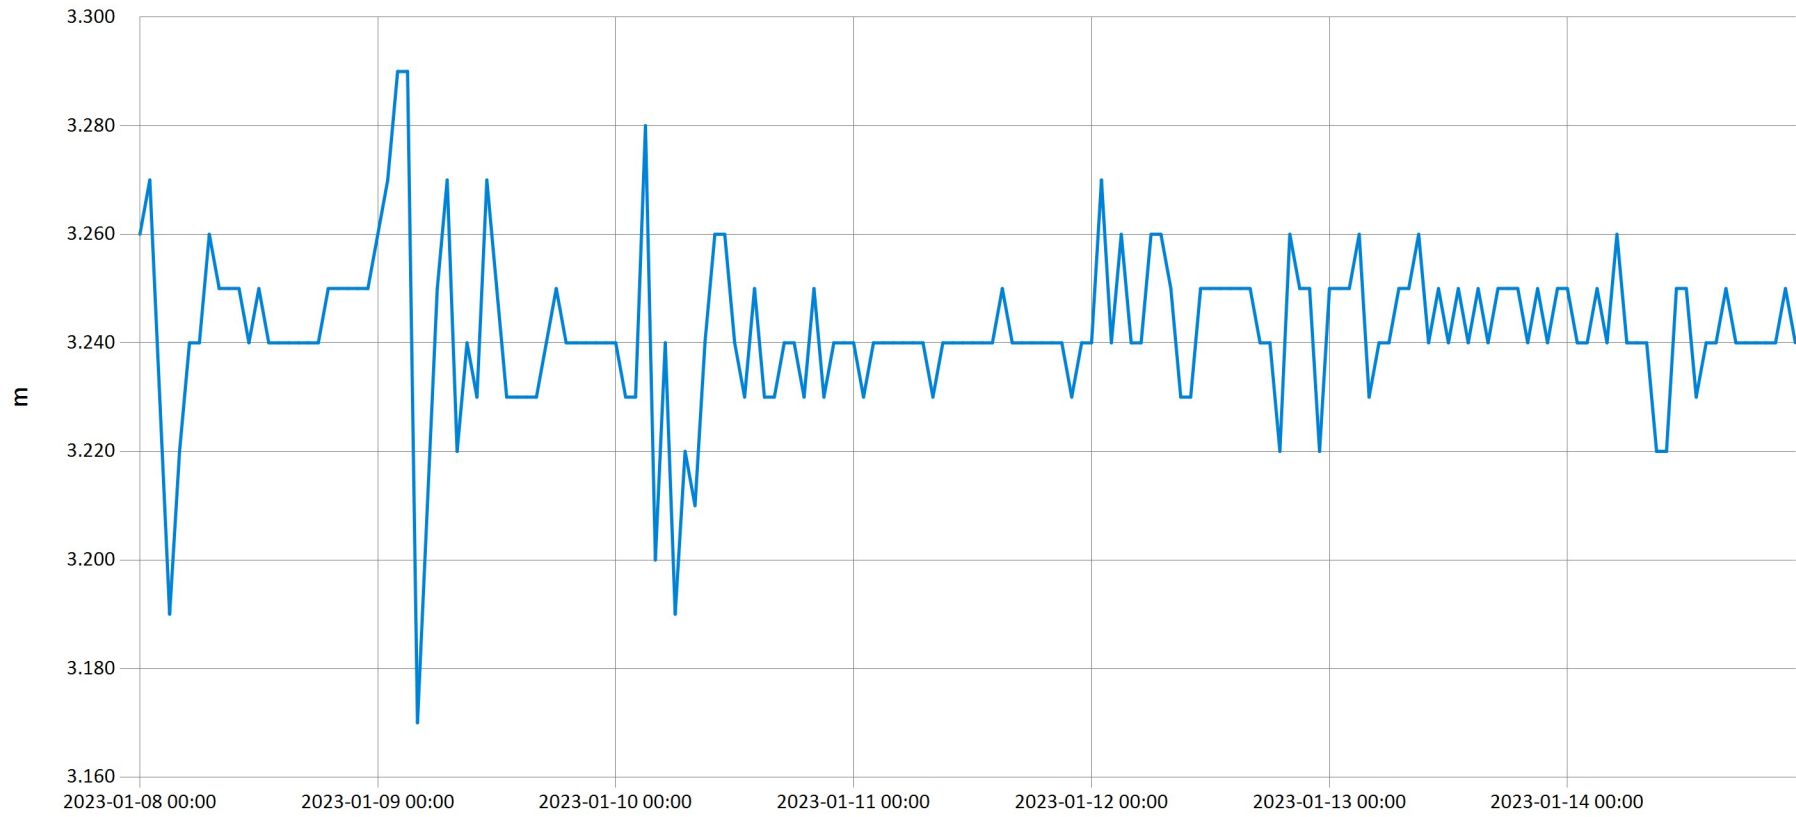

### Time Series Data Report

Weekly bulletin-Gesinyi-Kivu

Jan 31, 2023 | 1 of 1

Period Selected: 2023-01-08 00:00 - 2023-01-14 23:59

UTC Offset: +02:00

— Stage@34

**DISCLAIMER :**

The data made available through this portal is provided by RWB to help the sustainable development of water resources and increase our water knowledge base. We ask that resulting research and studies be published and shared with RWB. Additionally the data is provided 'as is' and RWB takes no responsibility for any loss or damage suffered as a result of using this data. By downloading this data you are explicitly agreeing to these conditions.