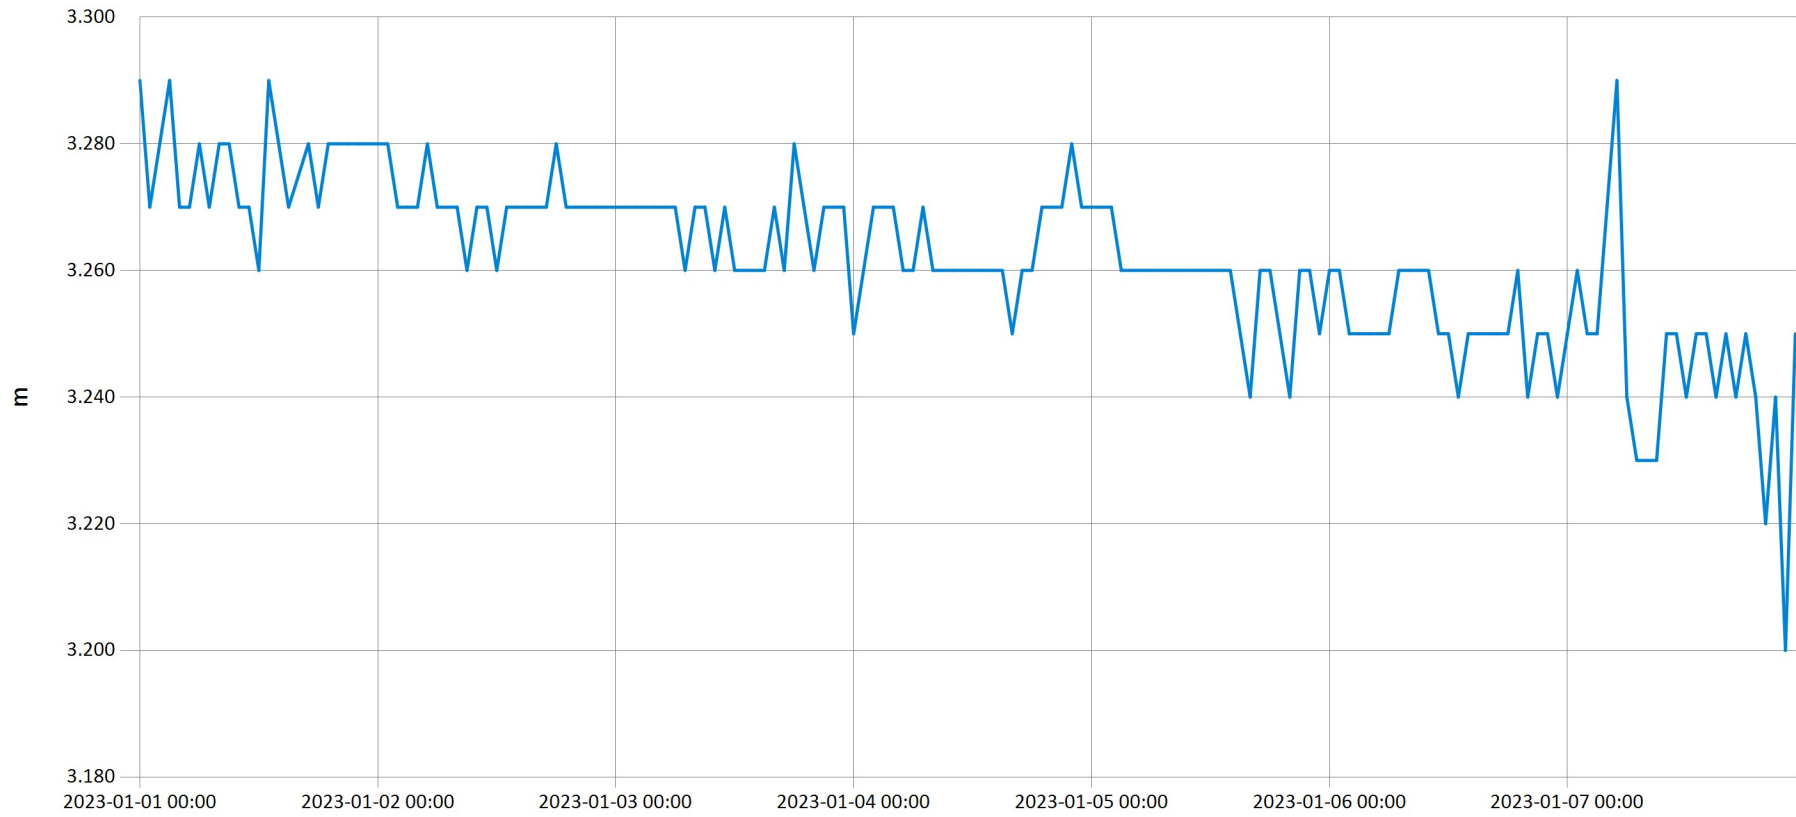

Time Series Data Report

Weekly bulletin-Gesinyi-Kivu

Jan 31, 2023 | 1 of 1

Period Selected: 2023-01-01 00:00 - 2023-01-07 23:59

UTC Offset: +02:00

— Stage@34

DISCLAIMER :
The data made available through this portal is provided by RWB to help the sustainable development of water resources and increase our water knowledge base. We ask that resulting research and studies be published and shared with RWB. Additionally the data is provided 'as is' and RWB takes no responsibility for any loss or damage suffered as a result of using this data. By downloading this data you are explicitly agreeing to these conditions.