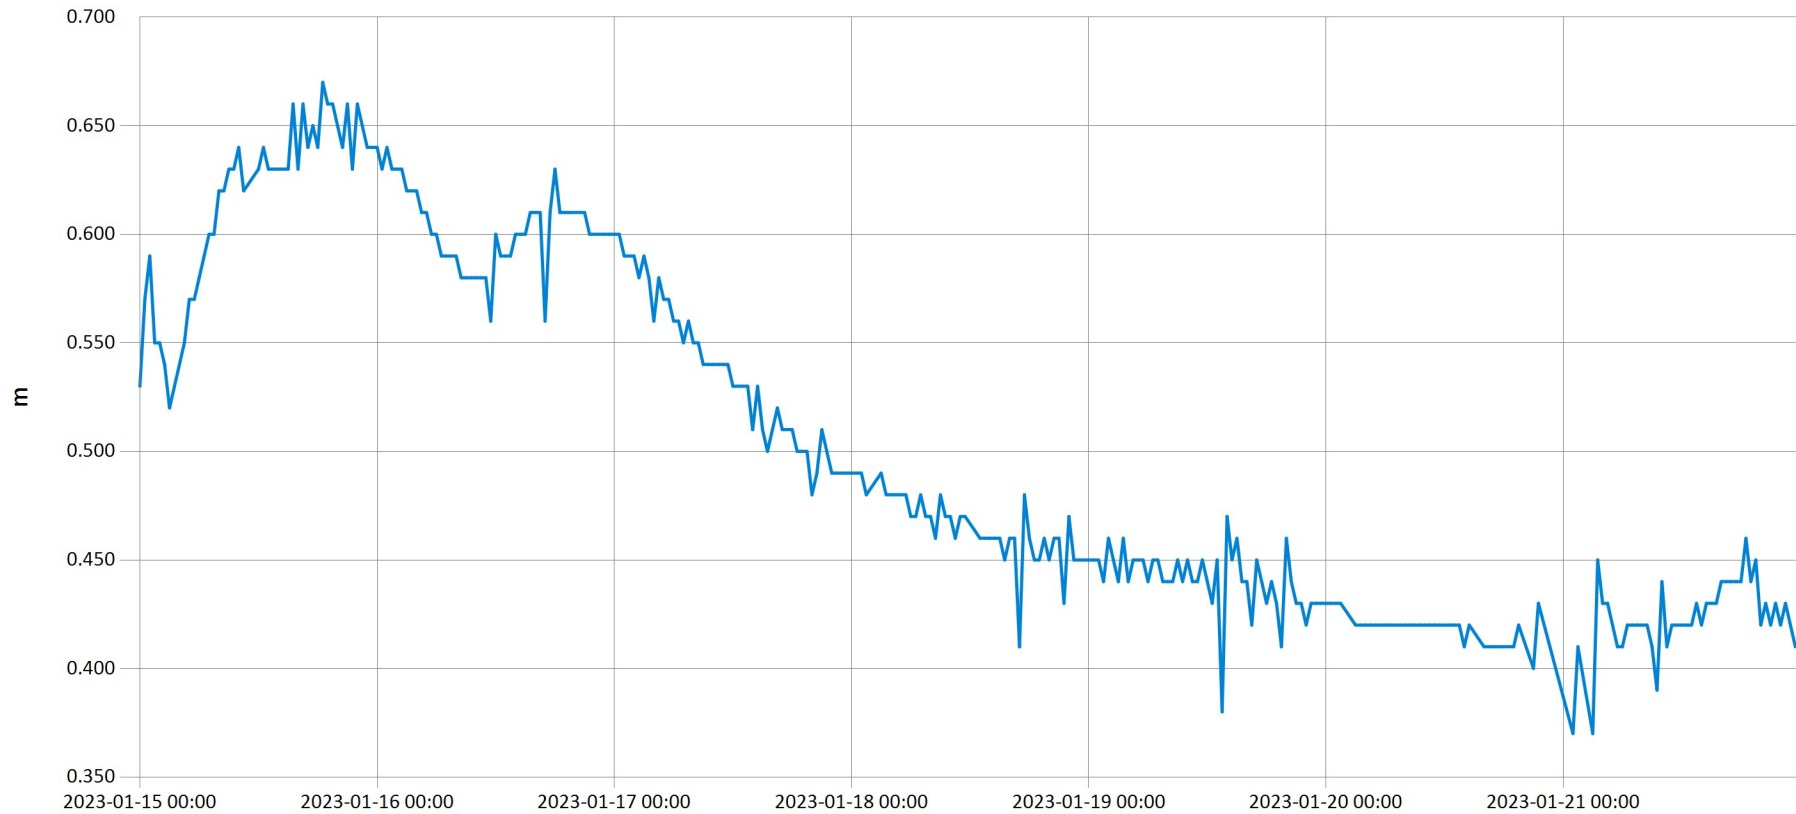

Time Series Data Report

Weekly bulletin-Bushara

Jan 31, 2023 | 1 of 1

Period Selected: 2023-01-15 00:00 - 2023-01-21 23:59

UTC Offset: +02:00

— Stage@SW20

DISCLAIMER :

The data made available through this portal is provided by RWB to help the sustainable development of water resources and increase our water knowledge base. We ask that resulting research and studies be published and shared with RWB. Additionally the data is provided 'as is' and RWB takes no responsibility for any loss or damage suffered as a result of using this data. By downloading this data you are explicitly agreeing to these conditions.