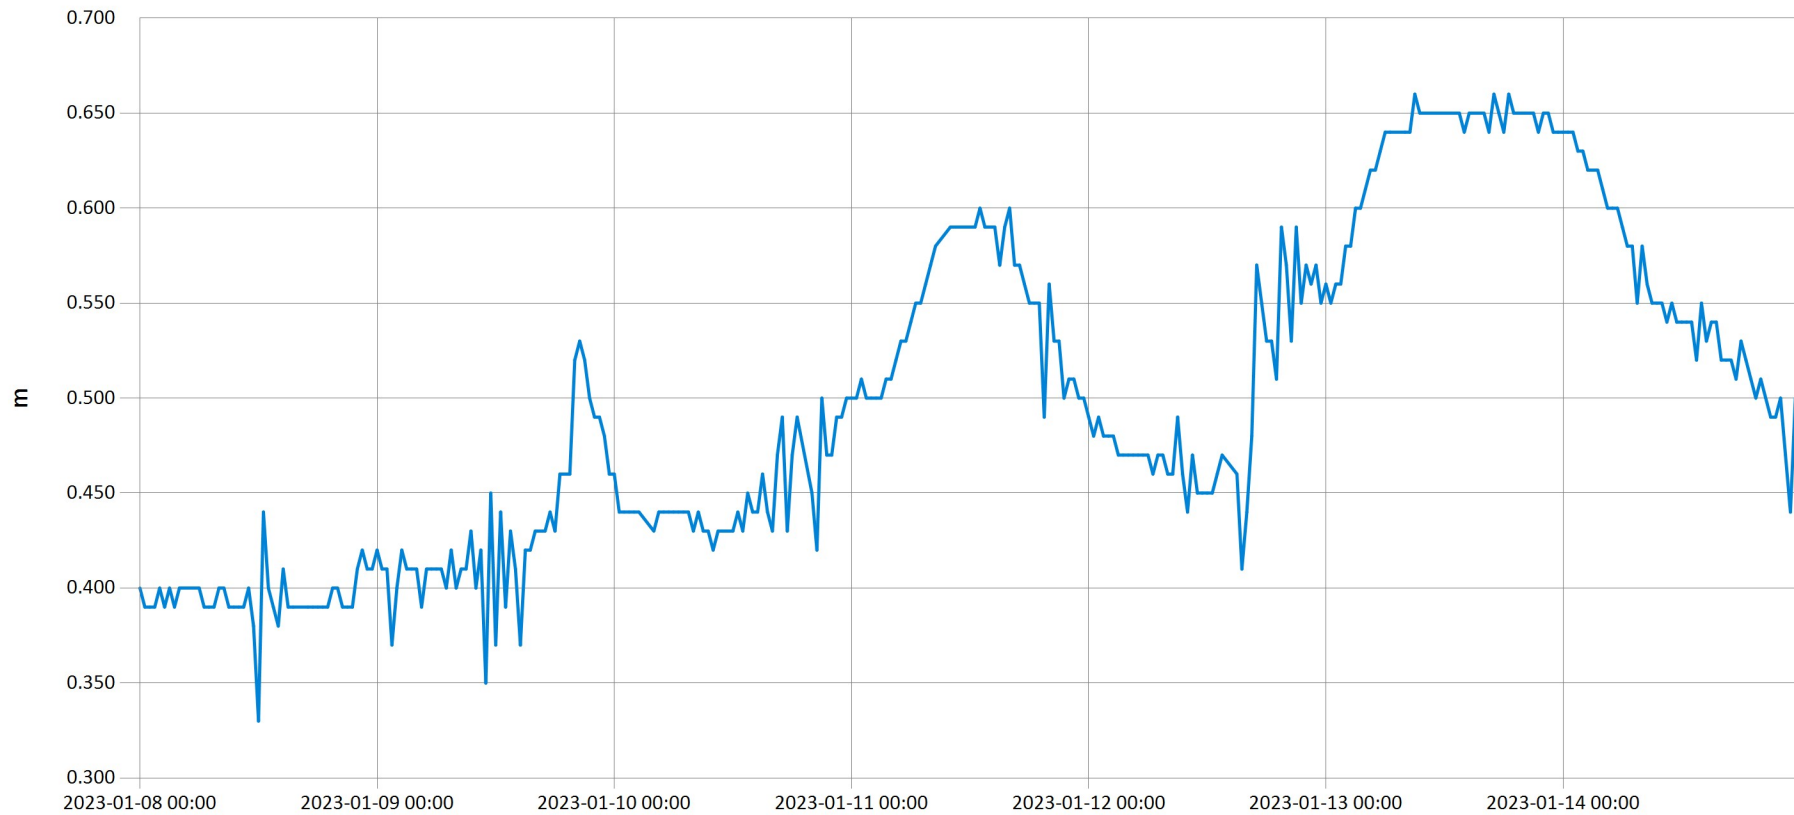

Time Series Data Report

Weekly bulletin-Bushara

Jan 31, 2023 | 1 of 1

Period Selected: 2023-01-08 00:00 - 2023-01-14 23:59

UTC Offset: +02:00

— Stage@SW20

DISCLAIMER :

The data made available through this portal is provided by RWB to help the sustainable development of water resources and increase our water knowledge base. We ask that resulting research and studies be published and shared with RWB. Additionally the data is provided 'as is' and RWB takes no responsibility for any loss or damage suffered as a result of using this data. By downloading this data you are explicitly agreeing to these conditions.