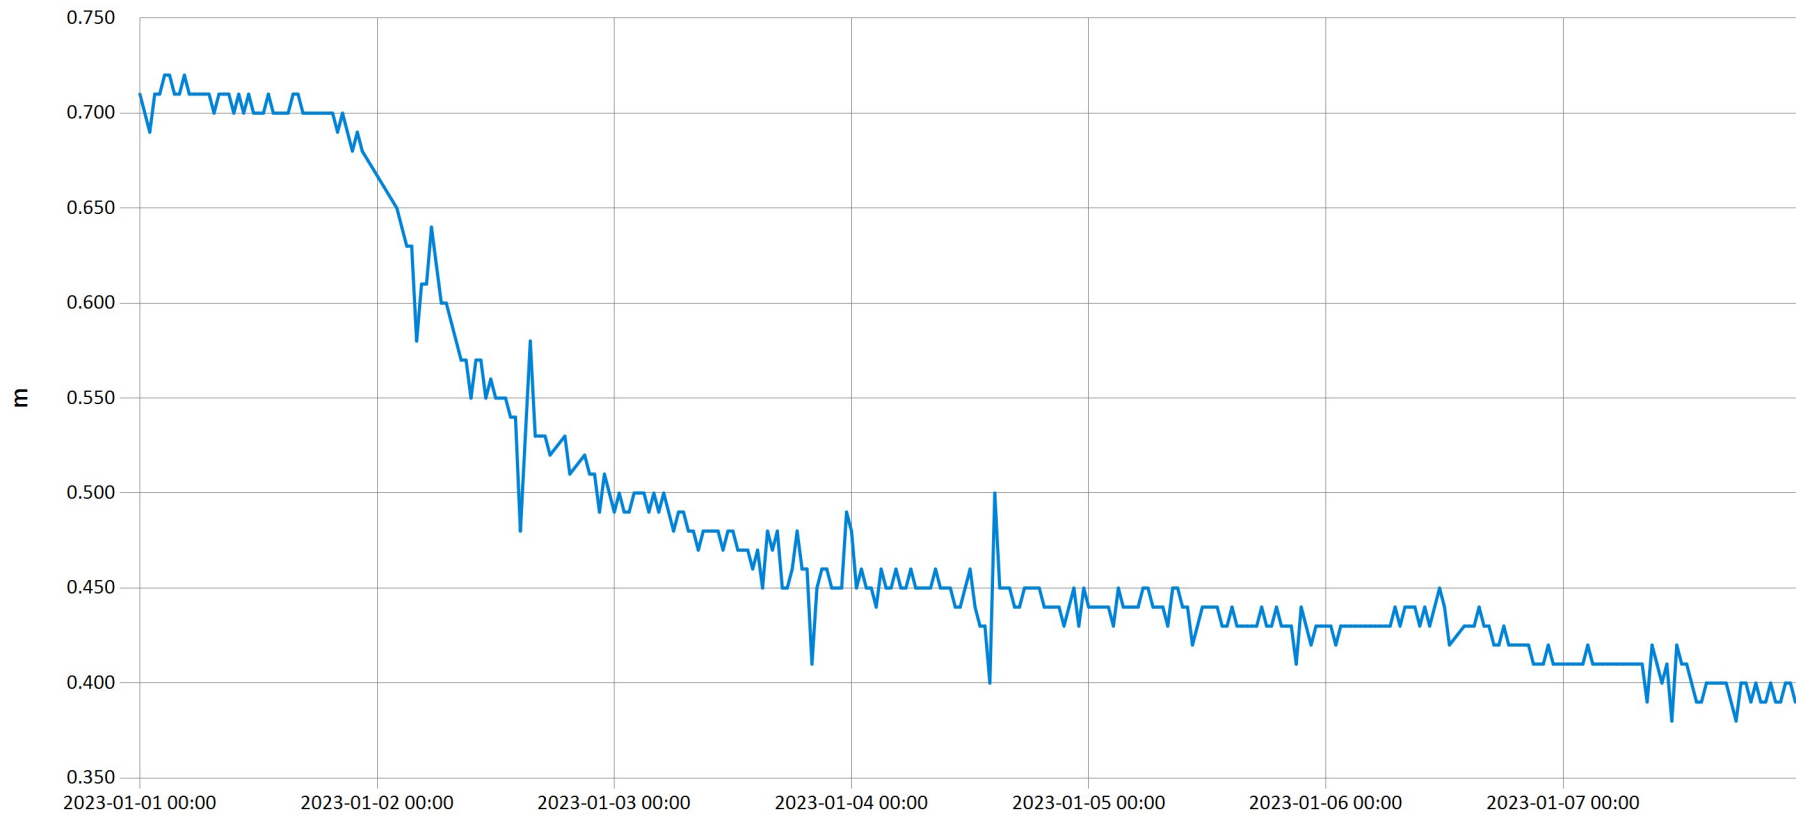

Time Series Data Report

Weekly bulletin-Bushara

Jan 31, 2023 | 1 of 1

Period Selected: 2023-01-01 00:00 - 2023-01-07 23:59

UTC Offset: +02:00

— Stage@SW20

DISCLAIMER :

The data made available through this portal is provided by RWB to help the sustainable development of water resources and increase our water knowledge base. We ask that resulting research and studies be published and shared with RWB. Additionally the data is provided 'as is' and RWB takes no responsibility for any loss or damage suffered as a result of using this data. By downloading this data you are explicitly agreeing to these conditions.