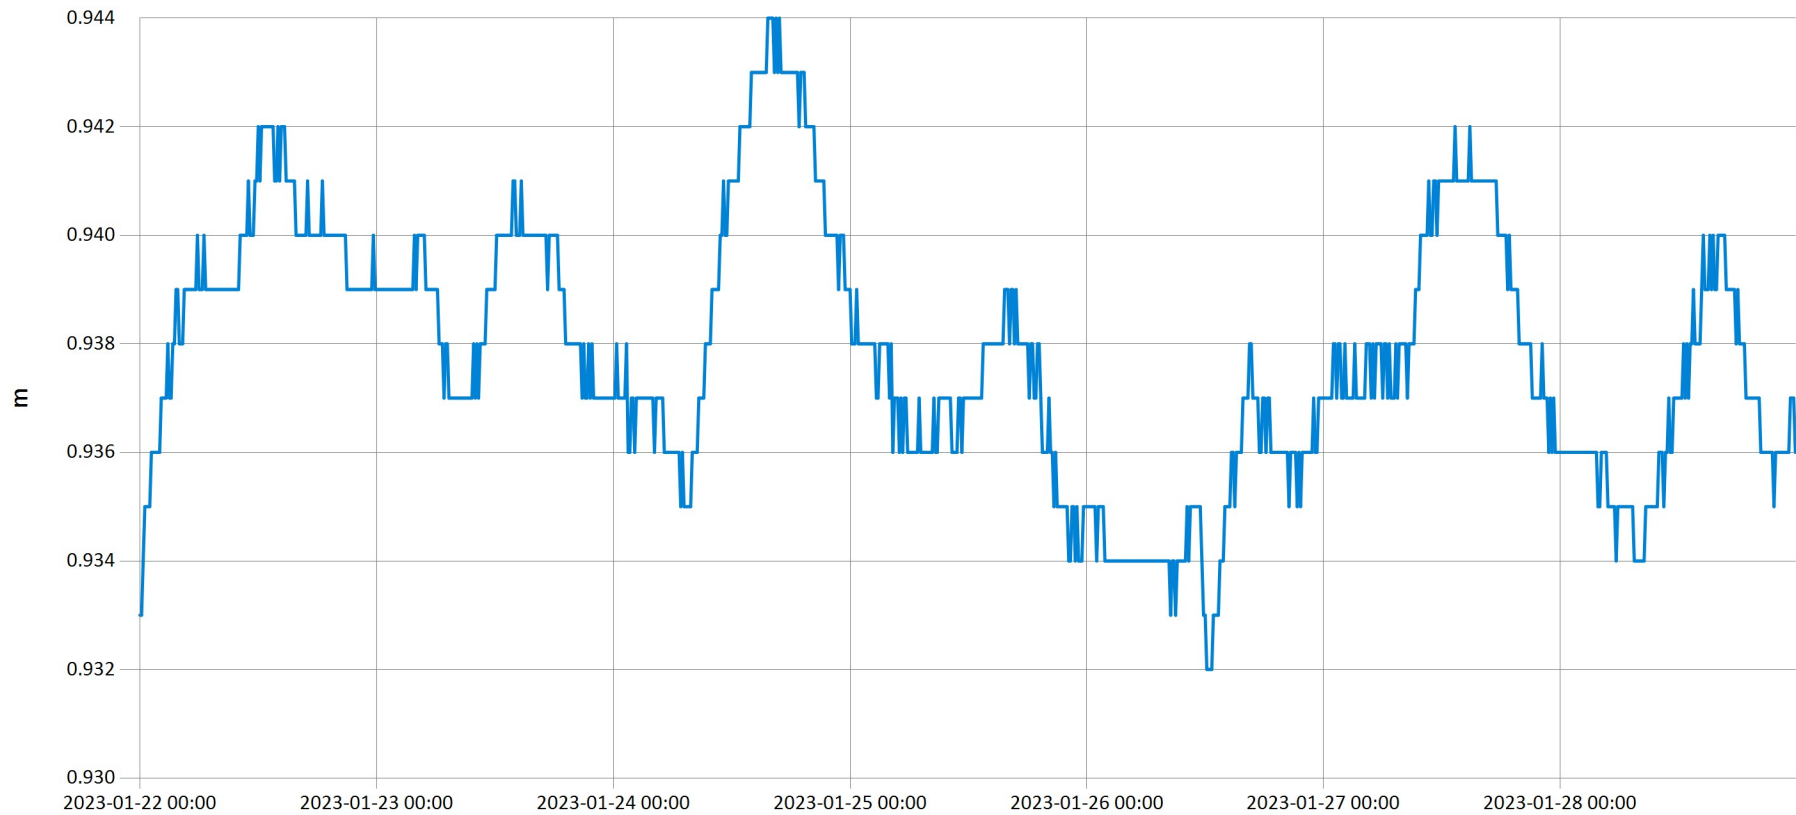

Time Series Data Report
Weekly bulletin-Akagera-outlet

Jan 31, 2023 | 1 of 1

Period Selected: 2023-01-22 00:00 - 2023-01-28 23:59

UTC Offset: +02:00

— Stage@SW8

DISCLAIMER :

The data made available through this portal is provided by RWB to help the sustainable development of water resources and increase our water knowledge base. We ask that resulting research and studies be published and shared with RWB. Additionally the data is provided 'as is' and RWB takes no responsibility for any loss or damage suffered as a result of using this data. By downloading this data you are explicitly agreeing to these conditions.