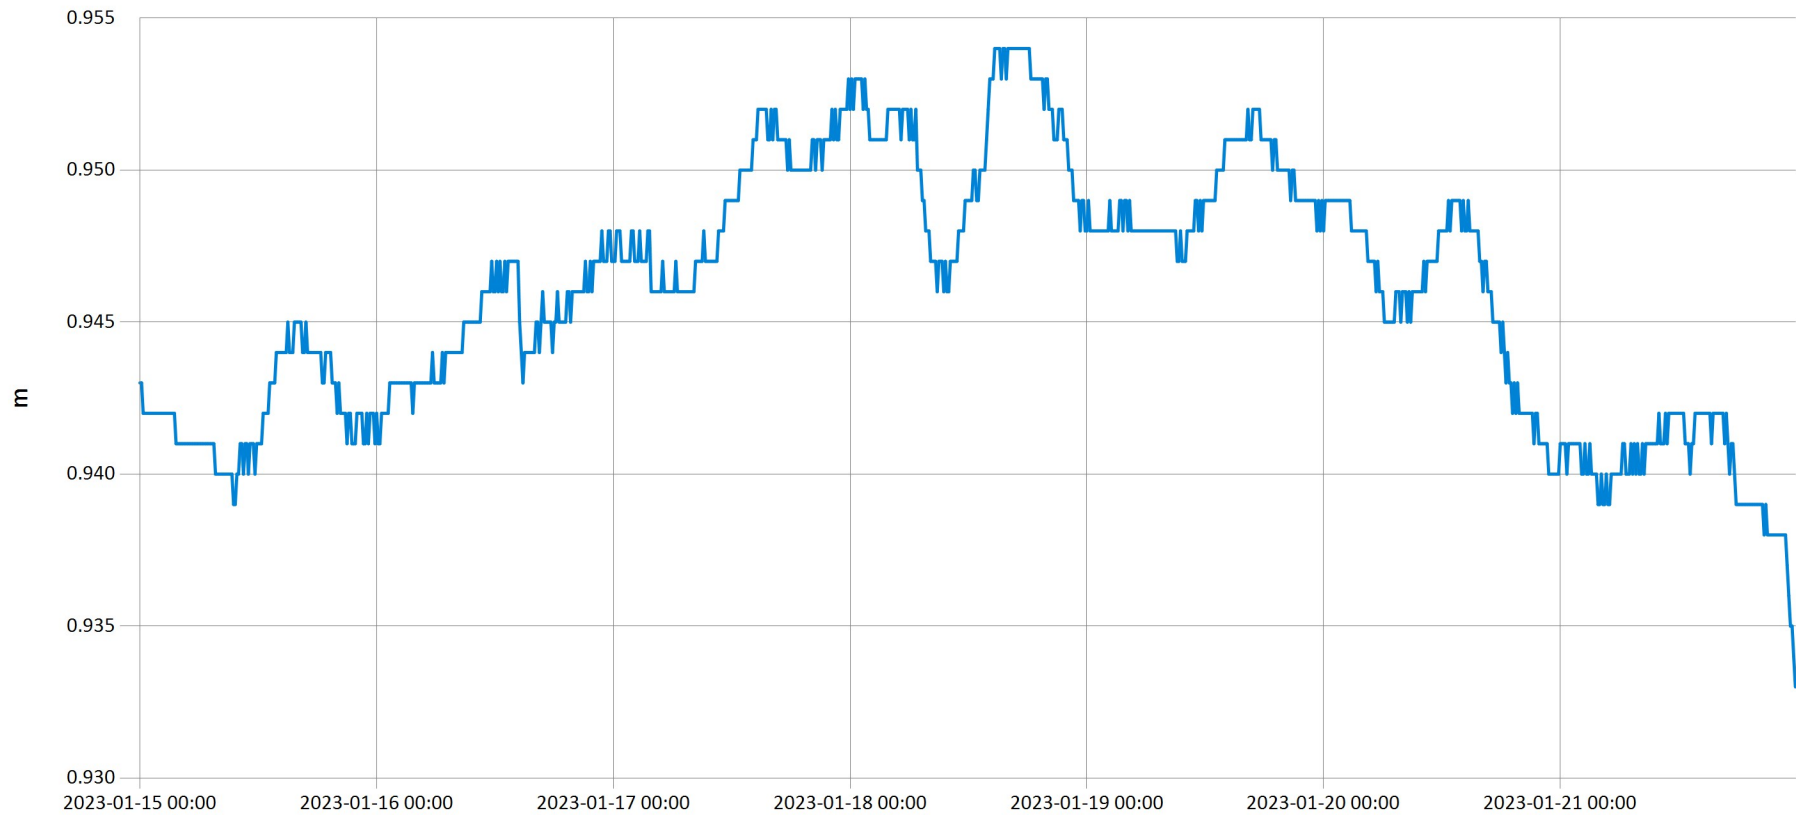

Time Series Data Report
Weekly bulletin-Akagera-outlet

Jan 31, 2023 | 1 of 1

Period Selected: 2023-01-15 00:00 - 2023-01-21 23:59

UTC Offset: +02:00

— Stage@SW8

DISCLAIMER :

The data made available through this portal is provided by RWB to help the sustainable development of water resources and increase our water knowledge base. We ask that resulting research and studies be published and shared with RWB. Additionally the data is provided 'as is' and RWB takes no responsibility for any loss or damage suffered as a result of using this data. By downloading this data you are explicitly agreeing to these conditions.