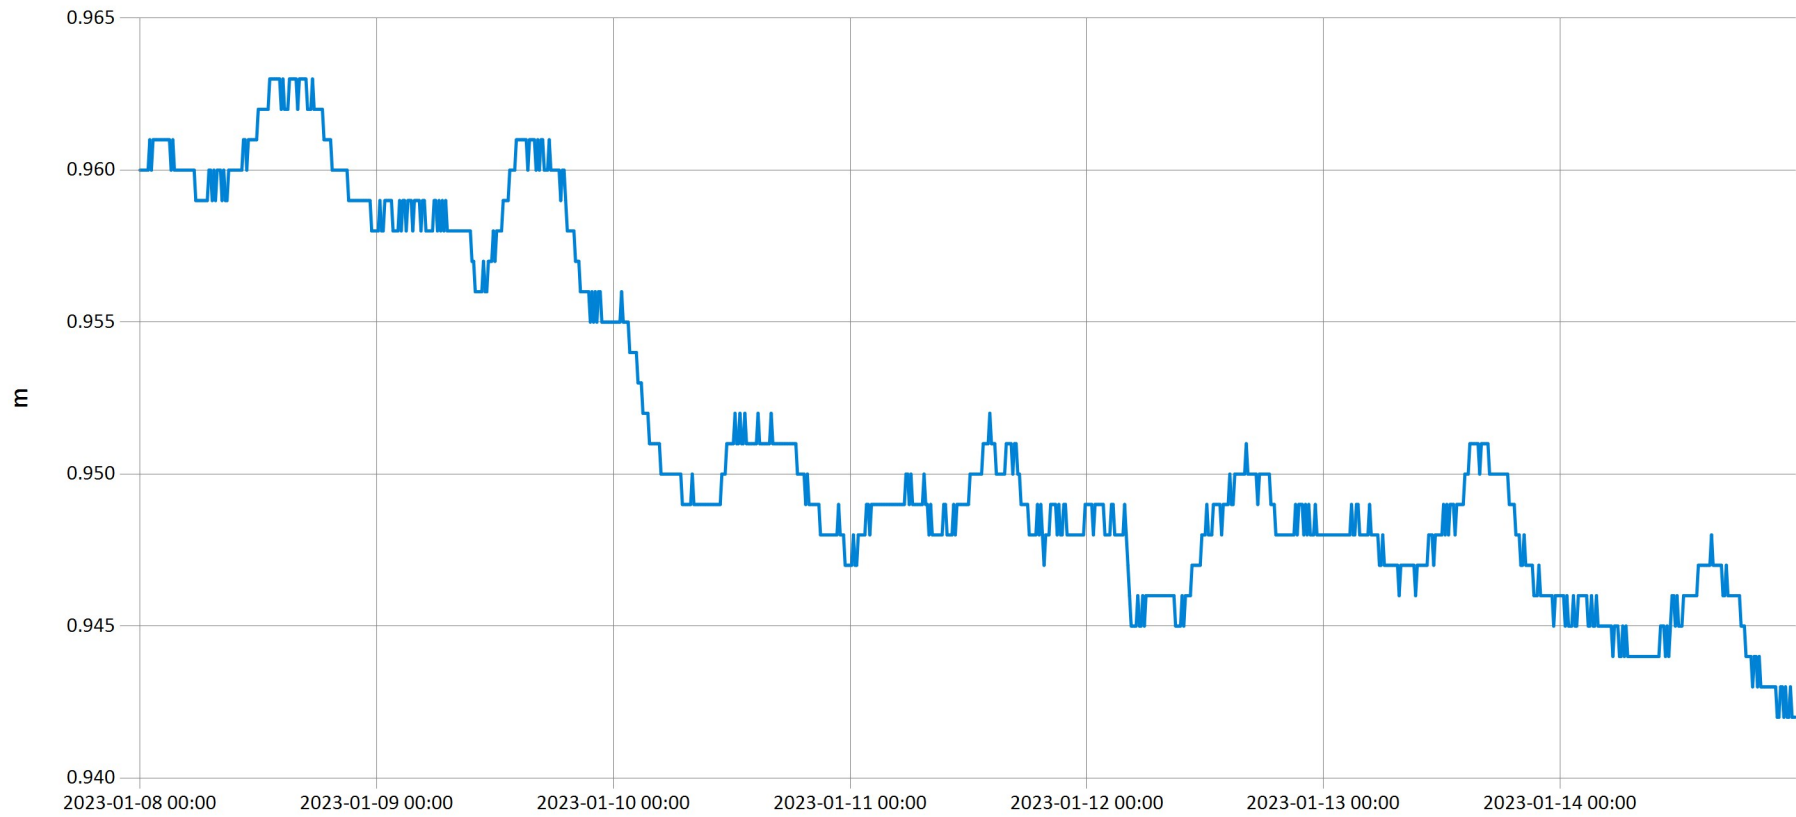

Time Series Data Report
Weekly bulletin-Akagera-outlet

Jan 31, 2023 | 1 of 1

Period Selected: 2023-01-08 00:00 - 2023-01-14 23:59

UTC Offset: +02:00

— Stage@SW8

DISCLAIMER :

The data made available through this portal is provided by RWB to help the sustainable development of water resources and increase our water knowledge base. We ask that resulting research and studies be published and shared with RWB. Additionally the data is provided 'as is' and RWB takes no responsibility for any loss or damage suffered as a result of using this data. By downloading this data you are explicitly agreeing to these conditions.