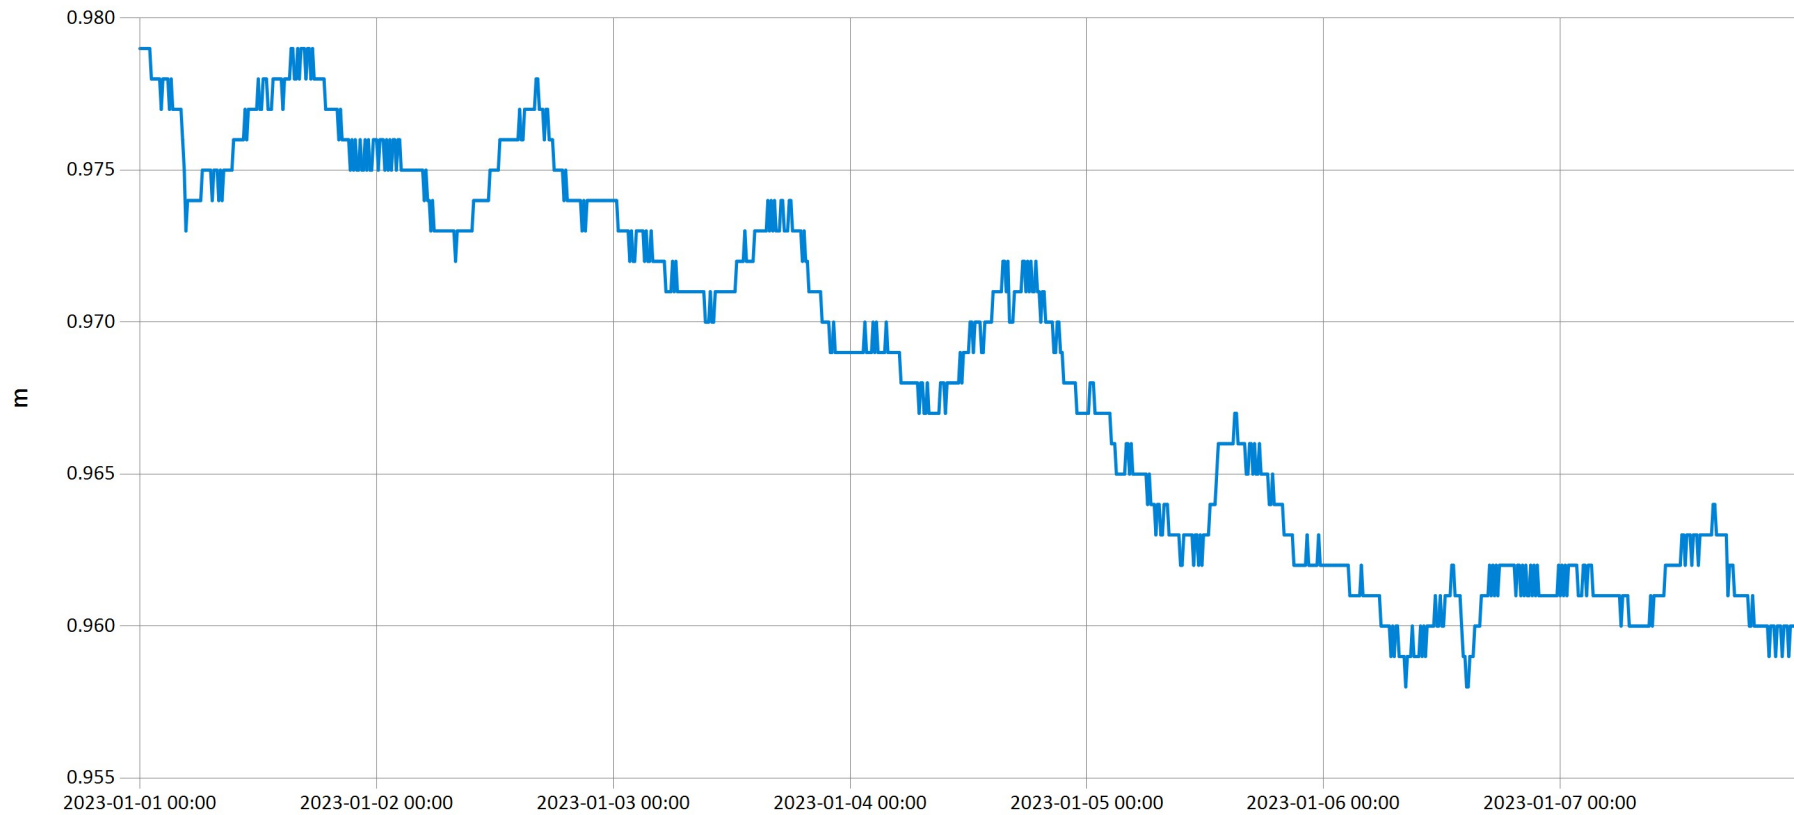

Time Series Data Report

Weekly bulletin-Akagera-outlet

Jan 31, 2023 | 1 of 1

Period Selected: 2023-01-01 00:00 - 2023-01-07 23:59

UTC Offset: +02:00

— Stage@SW8

DISCLAIMER :

The data made available through this portal is provided by RWB to help the sustainable development of water resources and increase our water knowledge base. We ask that resulting research and studies be published and shared with RWB. Additionally the data is provided 'as is' and RWB takes no responsibility for any loss or damage suffered as a result of using this data. By downloading this data you are explicitly agreeing to these conditions.