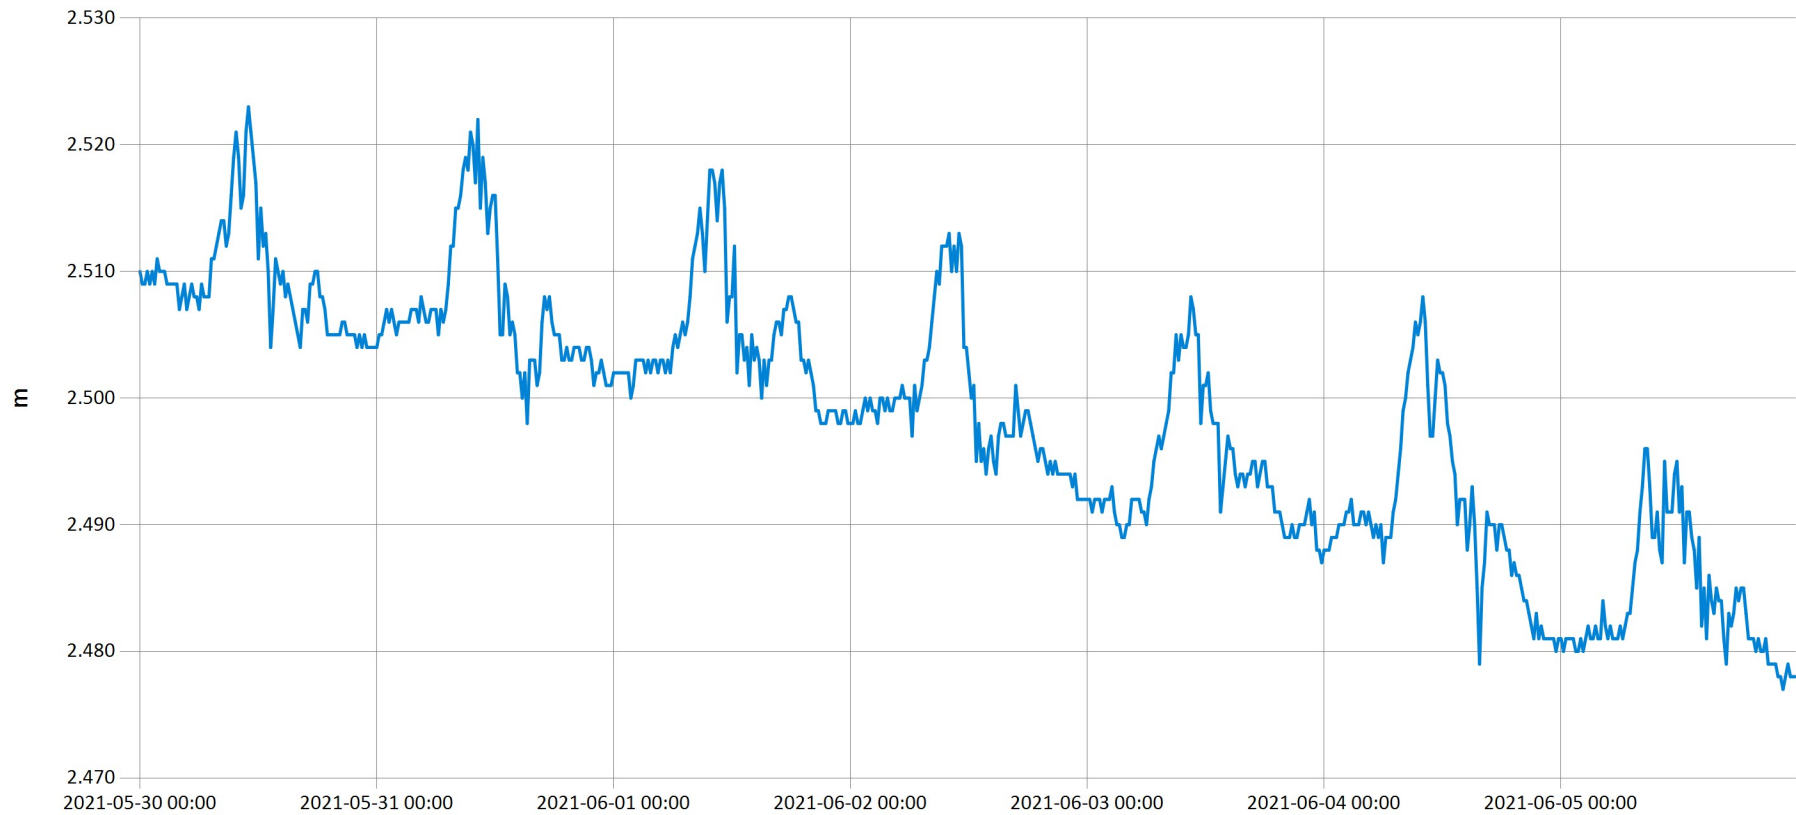

Time Series Data Report

Weekly bulletin :Akagera-Mfunu

Sep 9, 2021 | 1 of 1

Period Selected: 2021-05-30 00:00 - 2021-06-05 23:59

UTC Offset: +02:00

— Water level

DISCLAIMER :

The data made available through this portal is provided by RWB to help the sustainable development of water resources and increase our water knowledge base. We ask that resulting research and studies be published and shared with RWB. Additionally the data is provided 'as is' and RWB takes no responsibility for any loss or damage suffered as a result of using this data. By downloading this data you are explicitly agreeing to these conditions.