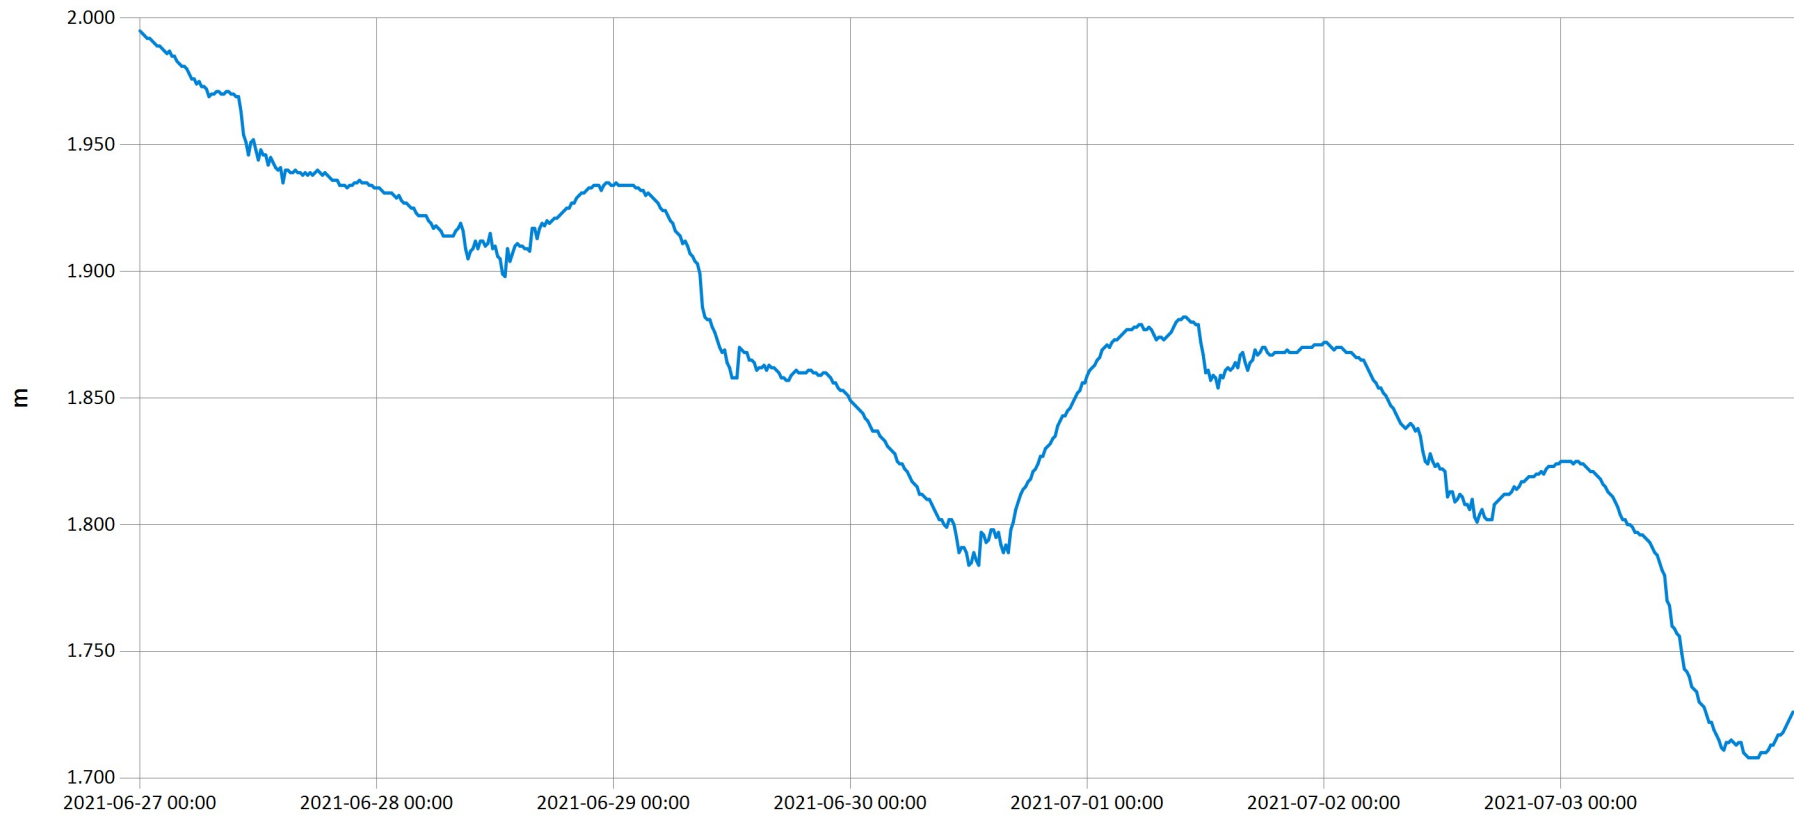

## Time Series Data Report

Weekly bulletin :Akagera-Mfuné

Sep 10, 2021 | 1 of 1

Period Selected: 2021-06-27 00:00 - 2021-07-03 23:59

UTC Offset: +02:00

— Water level

### DISCLAIMER :

The data made available through this portal is provided by RWB to help the sustainable development of water resources and increase our water knowledge base. We ask that resulting research and studies be published and shared with RWB. Additionally the data is provided 'as is' and RWB takes no responsibility for any loss or damage suffered as a result of using this data. By downloading this data you are explicitly agreeing to these conditions.