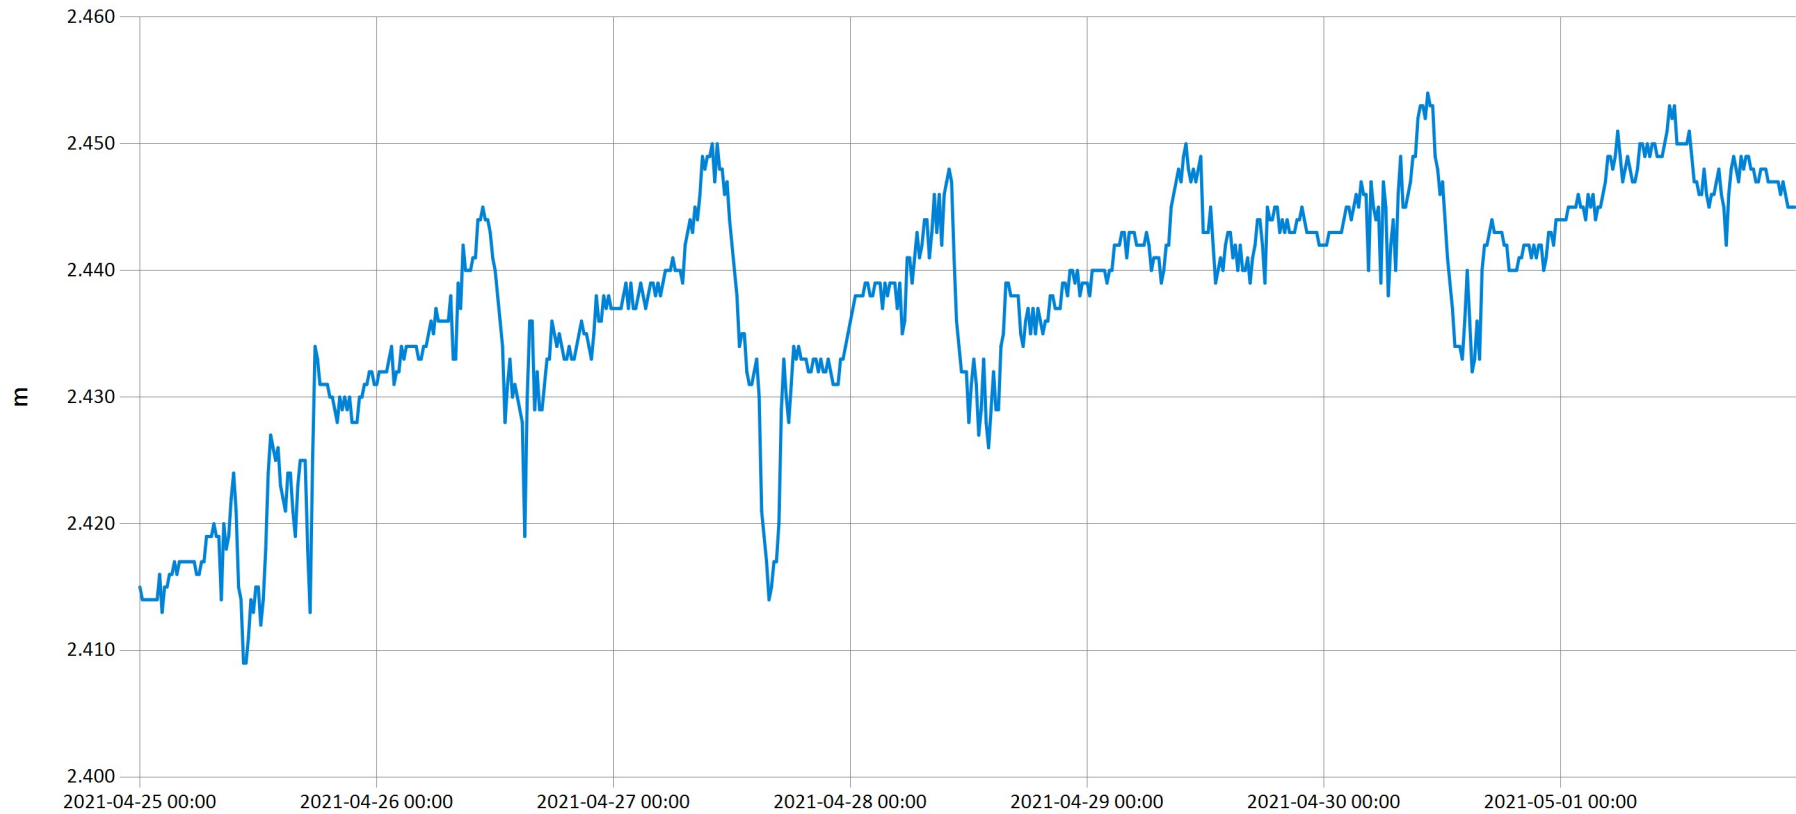

## Time Series Data Report

Weekly bulletin :Akagera-Mfuné

Sep 9, 2021 | 1 of 1

Period Selected: 2021-04-25 00:00 - 2021-05-01 23:59

UTC Offset: +02:00

— Water level

### DISCLAIMER :

The data made available through this portal is provided by RWB to help the sustainable development of water resources and increase our water knowledge base. We ask that resulting research and studies be published and shared with RWB. Additionally the data is provided 'as is' and RWB takes no responsibility for any loss or damage suffered as a result of using this data. By downloading this data you are explicitly agreeing to these conditions.