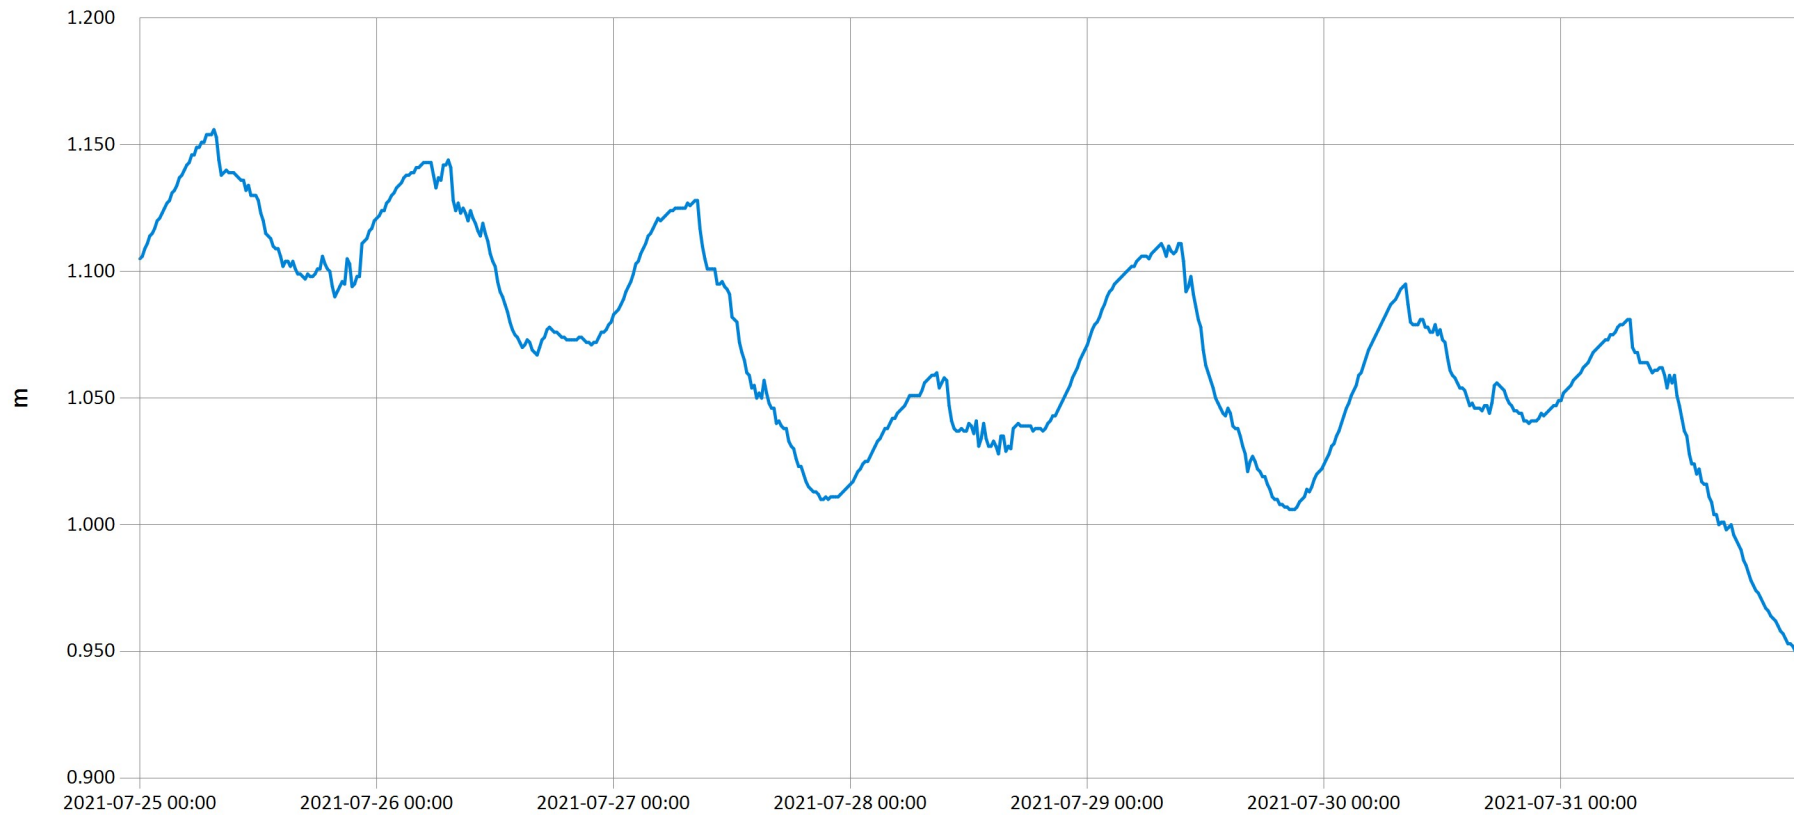

Time Series Data Report

Weekly bulletin :Akagera-Mfuné

Sep 9, 2021 | 1 of 1

Period Selected: 2021-07-25 00:00 - 2021-07-31 23:59

UTC Offset: +02:00

— Water level

DISCLAIMER :

The data made available through this portal is provided by RWB to help the sustainable development of water resources and increase our water knowledge base. We ask that resulting research and studies be published and shared with RWB. Additionally the data is provided 'as is' and RWB takes no responsibility for any loss or damage suffered as a result of using this data. By downloading this data you are explicitly agreeing to these conditions.