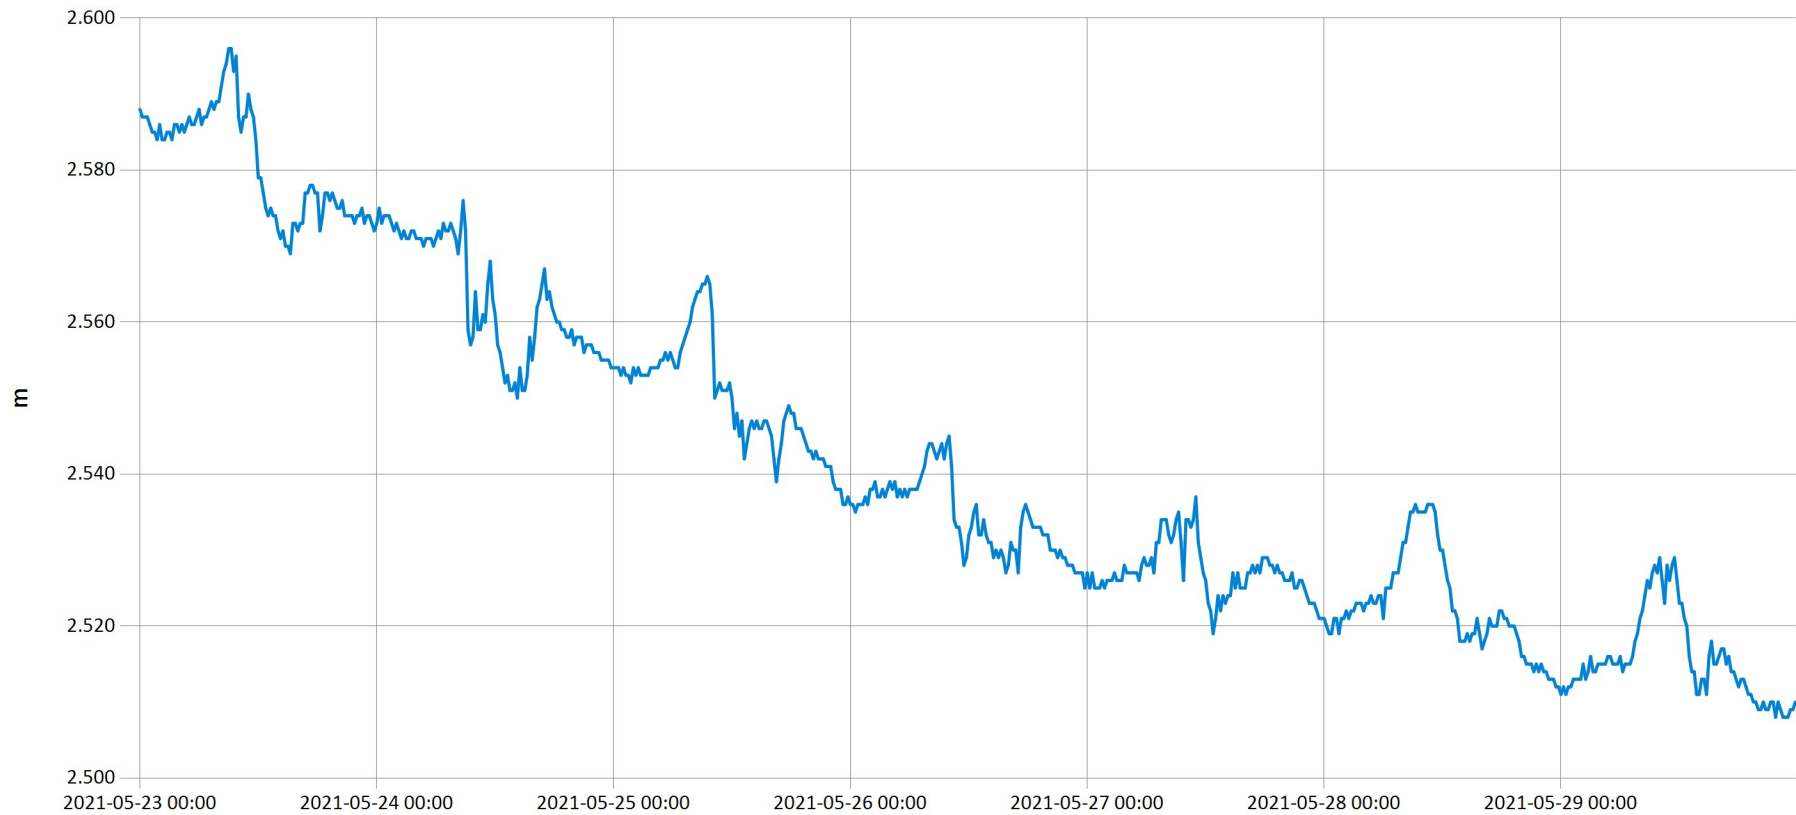

Time Series Data Report

Weekly bulletin :Akagera-Mfuné

Sep 9, 2021 | 1 of 1

Period Selected: 2021-05-23 00:00 - 2021-05-29 23:59

UTC Offset: +02:00

— Water level

DISCLAIMER :

The data made available through this portal is provided by RWB to help the sustainable development of water resources and increase our water knowledge base. We ask that resulting research and studies be published and shared with RWB. Additionally the data is provided 'as is' and RWB takes no responsibility for any loss or damage suffered as a result of using this data. By downloading this data you are explicitly agreeing to these conditions.