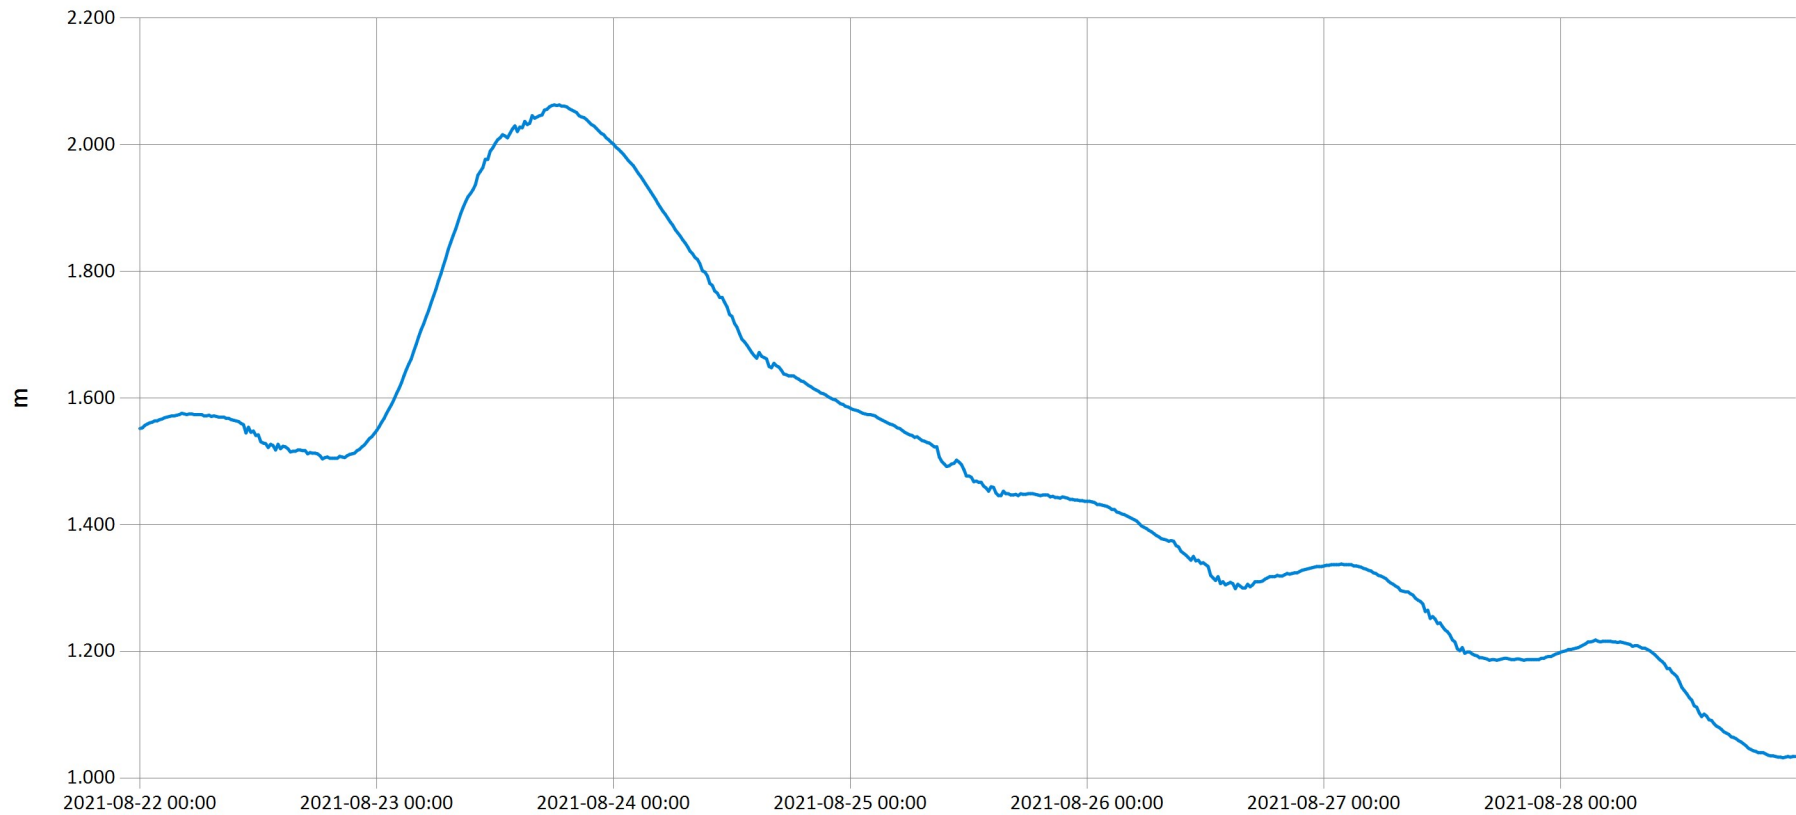

Time Series Data Report

Weekly bulletin :Akagera-Mfunu

Sep 9, 2021 | 1 of 1

Period Selected: 2021-08-22 00:00 - 2021-08-28 23:59

UTC Offset: +02:00

— Water level

DISCLAIMER :

The data made available through this portal is provided by RWB to help the sustainable development of water resources and increase our water knowledge base. We ask that resulting research and studies be published and shared with RWB. Additionally the data is provided 'as is' and RWB takes no responsibility for any loss or damage suffered as a result of using this data. By downloading this data you are explicitly agreeing to these conditions.