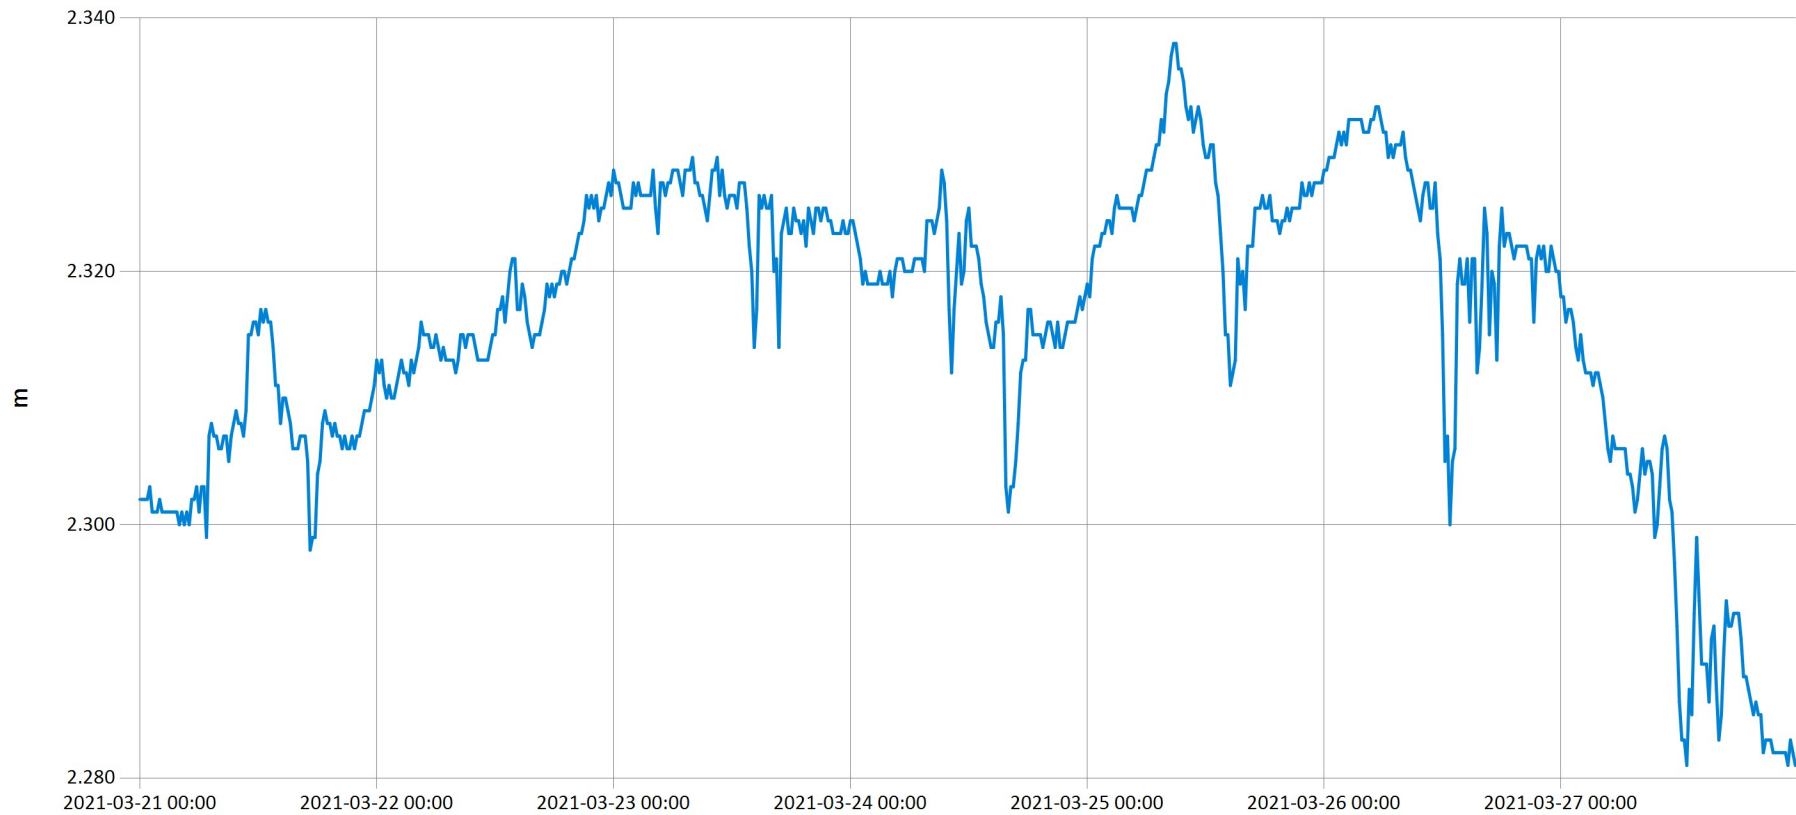

Time Series Data Report

Weekly bulletin :Akagera-Mfunu

Sep 9, 2021 | 1 of 1

Period Selected: 2021-03-21 00:00 - 2021-03-27 23:59

UTC Offset: +02:00

— Water level

DISCLAIMER :

The data made available through this portal is provided by RWB to help the sustainable development of water resources and increase our water knowledge base. We ask that resulting research and studies be published and shared with RWB. Additionally the data is provided 'as is' and RWB takes no responsibility for any loss or damage suffered as a result of using this data. By downloading this data you are explicitly agreeing to these conditions.