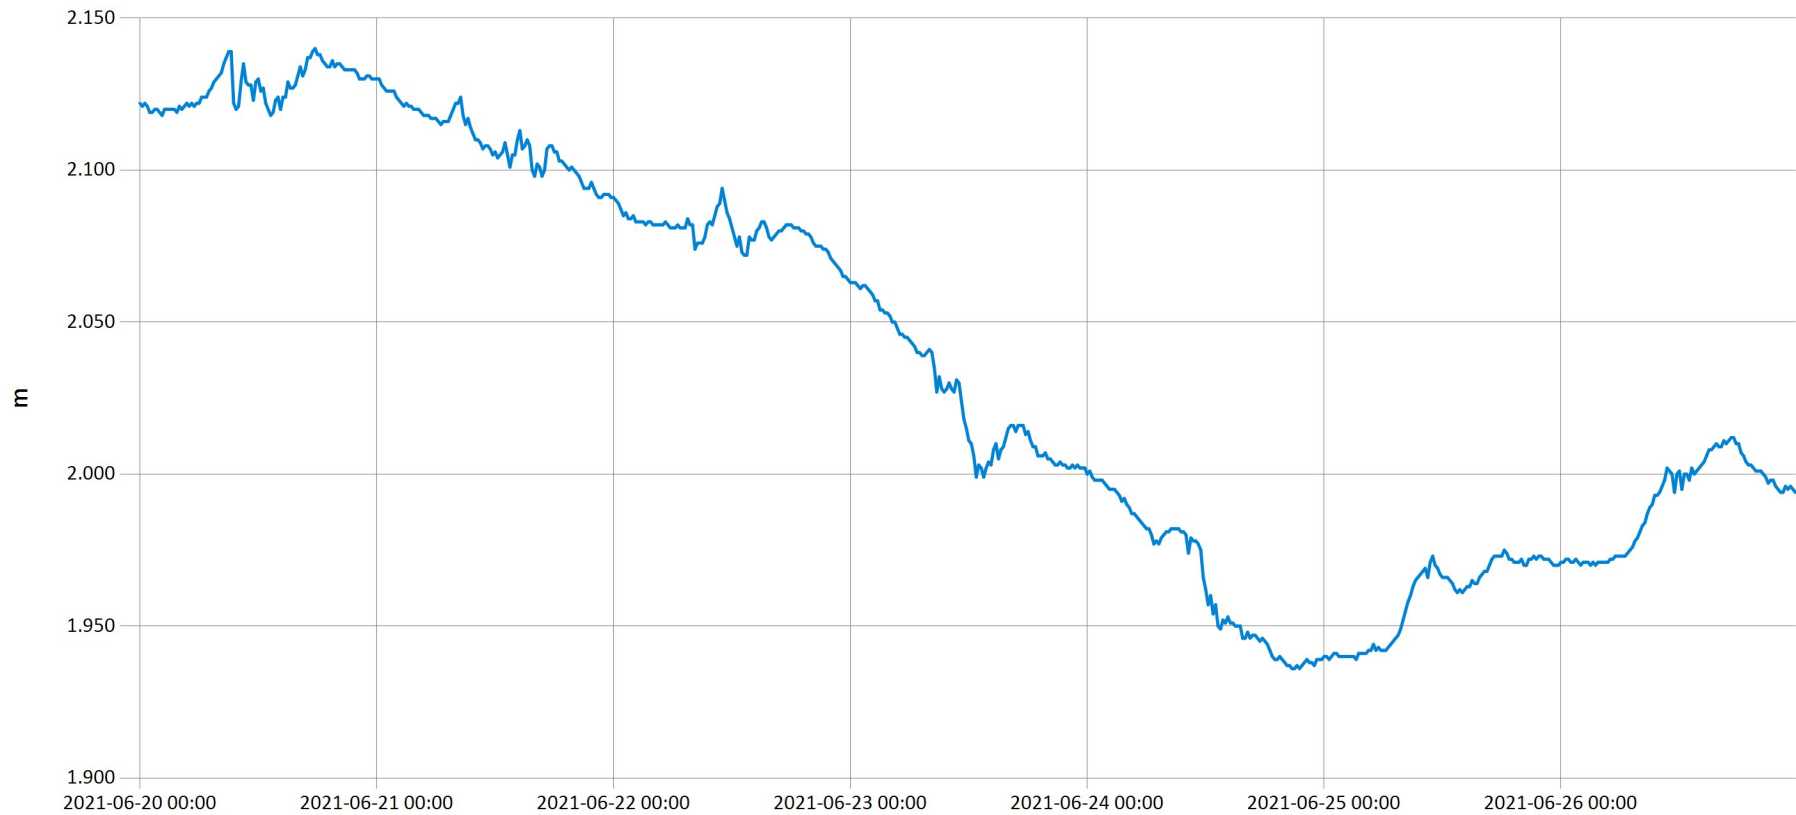

## Time Series Data Report

Weekly bulletin :Akagera-Mfuné

Sep 9, 2021 | 1 of 1

Period Selected: 2021-06-20 00:00 - 2021-06-26 23:59

UTC Offset: +02:00

— Water level

### DISCLAIMER :

The data made available through this portal is provided by RWB to help the sustainable development of water resources and increase our water knowledge base. We ask that resulting research and studies be published and shared with RWB. Additionally the data is provided 'as is' and RWB takes no responsibility for any loss or damage suffered as a result of using this data. By downloading this data you are explicitly agreeing to these conditions.