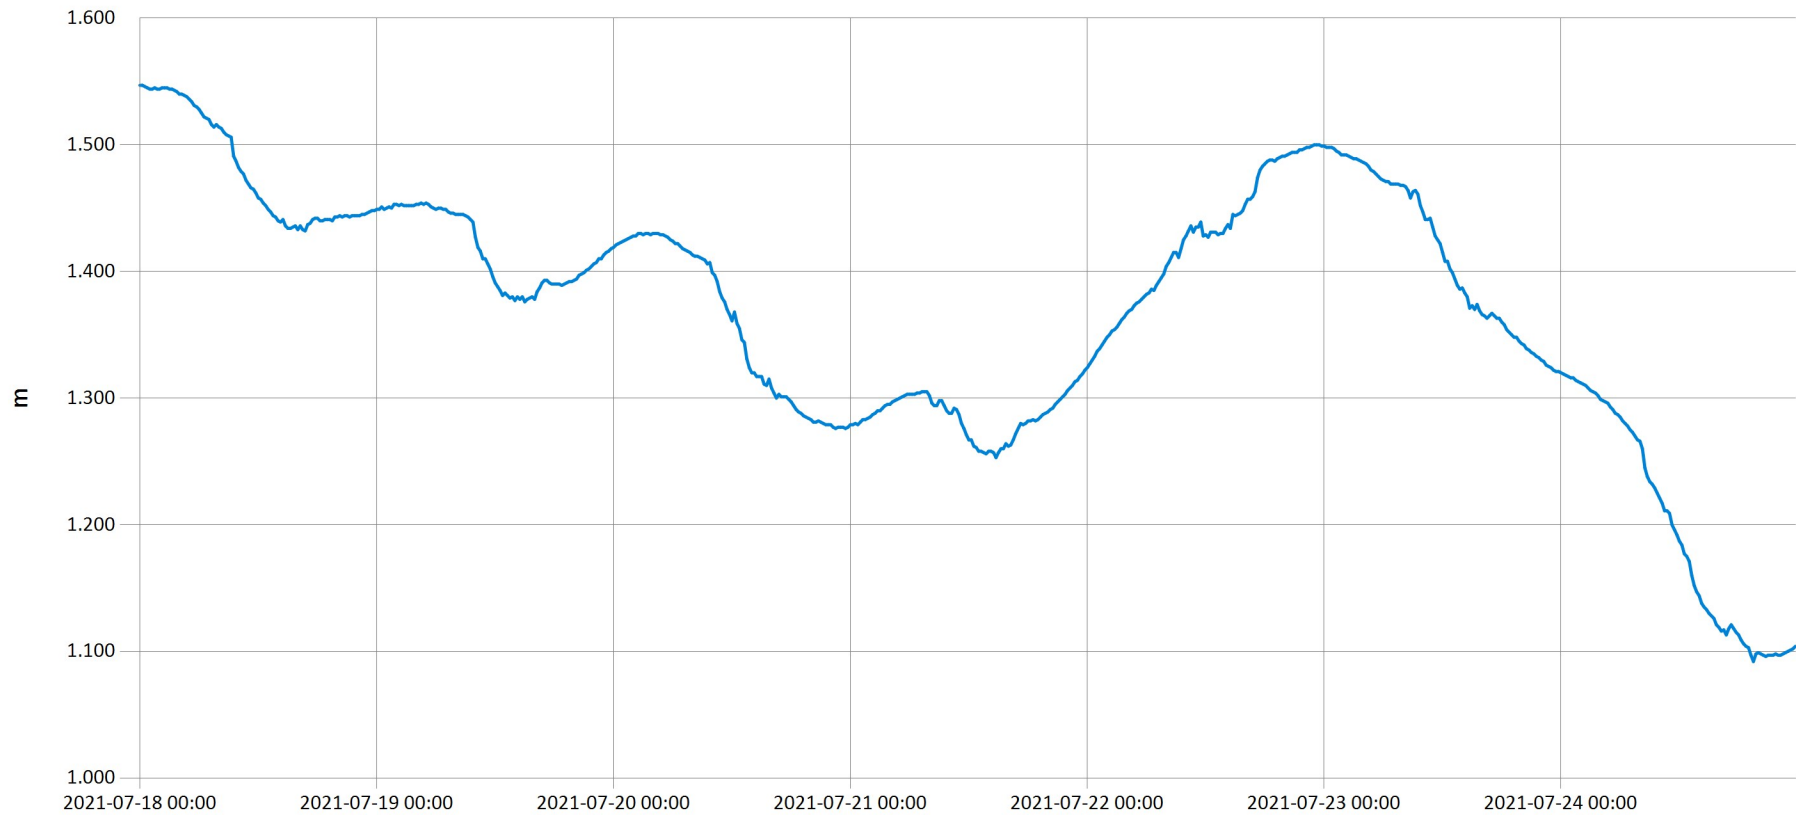

Time Series Data Report

Weekly bulletin :Akagera-Mfuné

Sep 9, 2021 | 1 of 1

Period Selected: 2021-07-18 00:00 - 2021-07-24 23:59

UTC Offset: +02:00

— Water level

DISCLAIMER :

The data made available through this portal is provided by RWB to help the sustainable development of water resources and increase our water knowledge base. We ask that resulting research and studies be published and shared with RWB. Additionally the data is provided 'as is' and RWB takes no responsibility for any loss or damage suffered as a result of using this data. By downloading this data you are explicitly agreeing to these conditions.