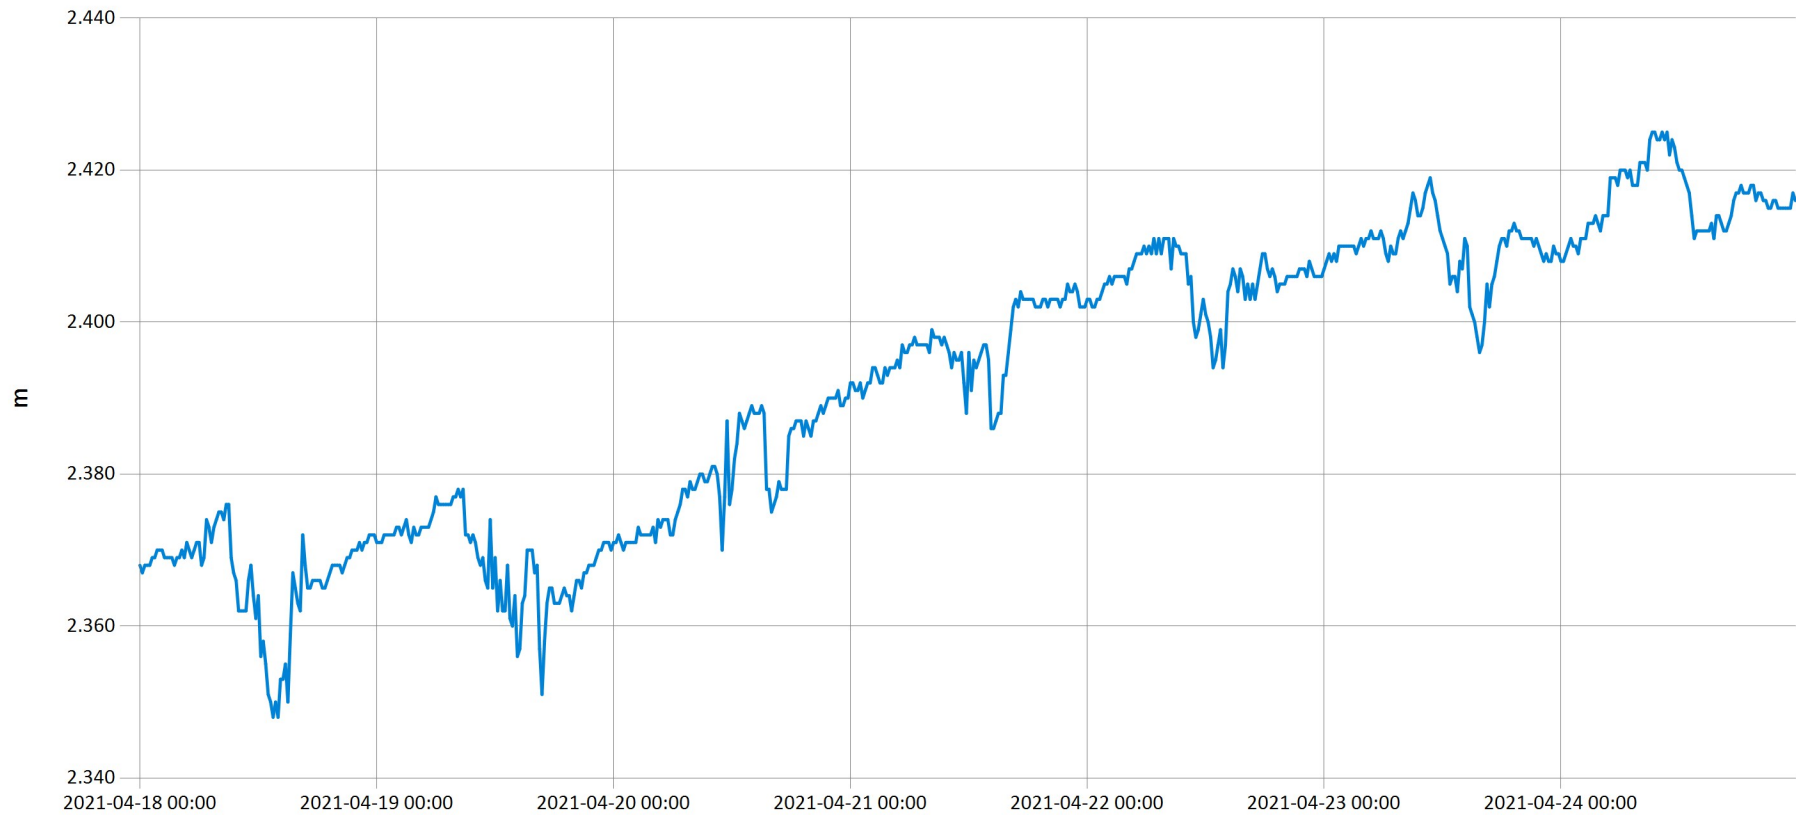

Time Series Data Report

Weekly bulletin :Akagera-Mfuné

Sep 9, 2021 | 1 of 1

Period Selected: 2021-04-18 00:00 - 2021-04-24 23:59

UTC Offset: +02:00

— Water level

DISCLAIMER :

The data made available through this portal is provided by RWB to help the sustainable development of water resources and increase our water knowledge base. We ask that resulting research and studies be published and shared with RWB. Additionally the data is provided 'as is' and RWB takes no responsibility for any loss or damage suffered as a result of using this data. By downloading this data you are explicitly agreeing to these conditions.