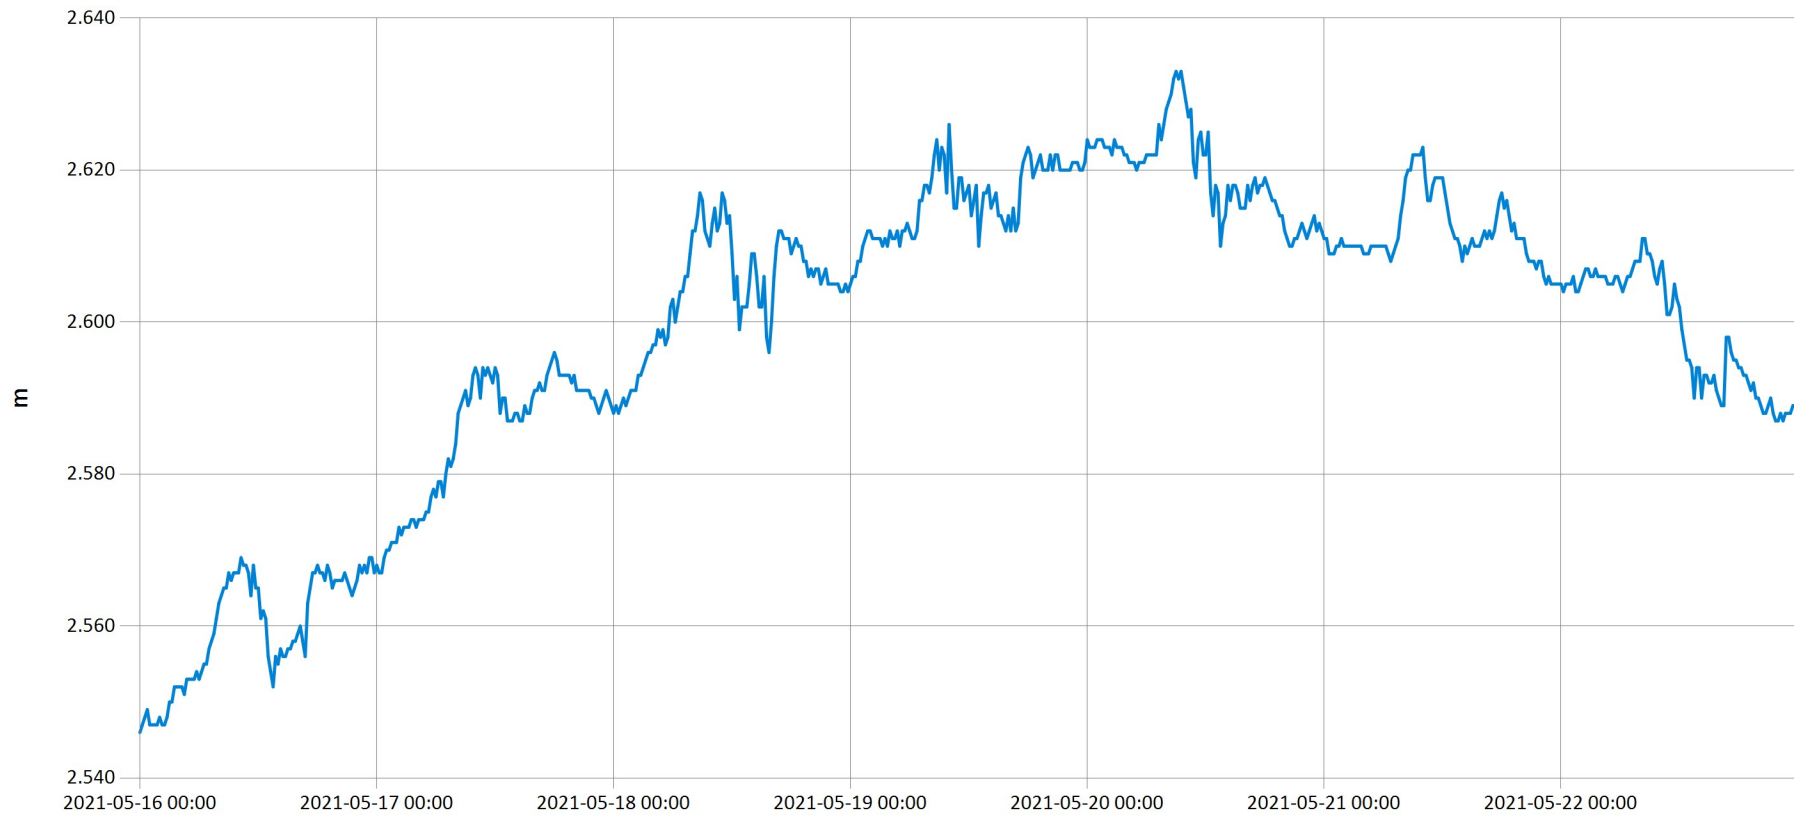

Time Series Data Report

Weekly bulletin :Akagera-Mfuné

Sep 9, 2021 | 1 of 1

Period Selected: 2021-05-16 00:00 - 2021-05-22 23:59

UTC Offset: +02:00

— Water level

DISCLAIMER :

The data made available through this portal is provided by RWB to help the sustainable development of water resources and increase our water knowledge base. We ask that resulting research and studies be published and shared with RWB. Additionally the data is provided 'as is' and RWB takes no responsibility for any loss or damage suffered as a result of using this data. By downloading this data you are explicitly agreeing to these conditions.